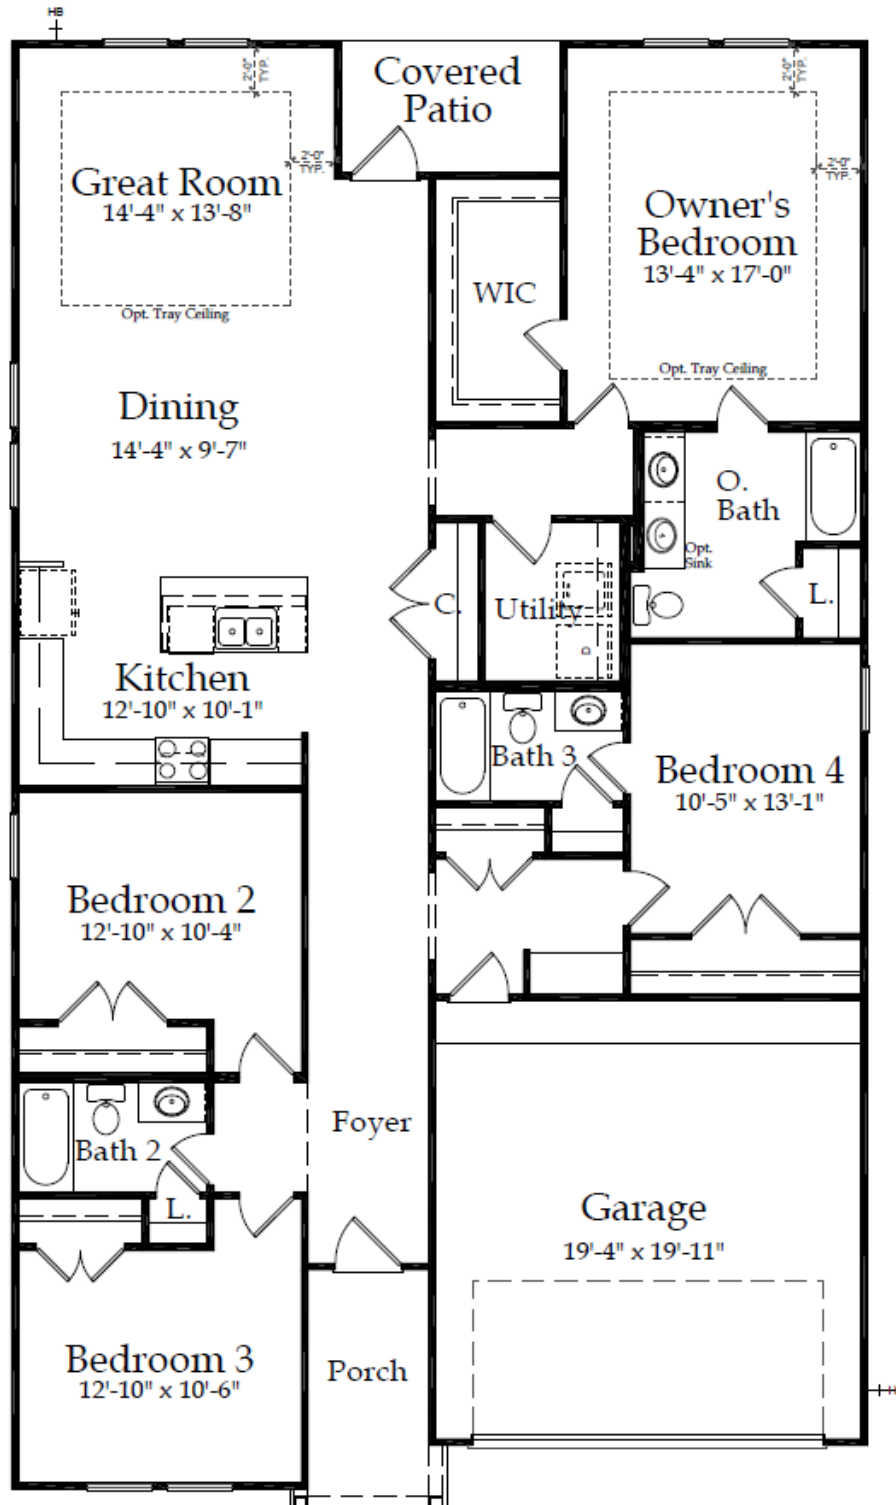

LEANDER

2,017 SQ. FT. | ONE-STORY

4 BEDROOMS | 3 BATHROOMS | 2 CAR GARAGE

Price, plans and terms are effective on the date of publication and subject to change without notice. Depictions of homes or other features are conceptual. Decorative items and other items shown may be decorator suggestions that are not included in the purchase price and availability may vary. Persons in photos do not reflect racial preference and housing is open to all without regard to race, color, religion, sex, handicap, familial status, or national origin. ©2019 Century Communities. 05.03.19.

OPTIONS

Optional Dual Sink

Optional Separate Garden Tub & Shower

Optional Walk-In Shower

Optional Garden Tub W/Shower