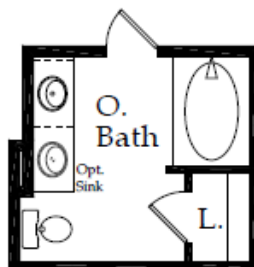

LEANDER

2,017 SQ. FT. | ONE-STORY

4 BEDROOMS | 3 BATHROOMS | 2 CAR GARAGE

Price, plans and terms are effective on the date of publication and subject to change without notice. Depictions of homes or other features are conceptual. Decorative items and other items shown may be decorator suggestions that are not included in the purchase price and availability may vary. Persons in photos do not reflect racial preference and housing is open to all without regard to race, color, religion, sex, handicap, familial status, or national origin. ©2019 Century Communities. 05.03.19.

OPTIONS

Optional Dual Sink

Optional Separate Garden Tub & Shower

Optional Walk-In Shower

Optional Garden Tub W/Shower