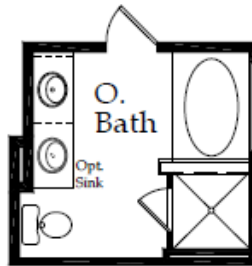

LEANDER

2,017 SQ. FT. | ONE-STORY

4 BEDROOMS | 3 BATHROOMS | 2 CAR GARAGE

Price, plans and terms are effective on the date of publication and subject to change without notice. Depictions of homes or other features are conceptual. Decorative items and other items shown may be decorator suggestions that are not included in the purchase price and availability may vary. Persons in photos do not reflect racial preference and housing is open to all without regard to race, color, religion, sex, handicap, familial status, or national origin. ©2019 Century Communities. 05.03.19.

OPTIONS

Optional Dual Sink

Optional Separate Garden Tub & Shower

Optional Walk-In Shower

Optional Garden Tub W/Shower