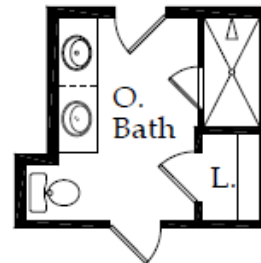

KYLE

1,698 SQ. FT. | ONE-STORY

3 BEDROOMS | 2 BATHROOMS | 2 CAR GARAGE

OPTIONS

Optional Dual Sink

Optional Seperate Garden Tub & Shower

Optional Walk-In Shower

Optional Garden Tub W/Shower