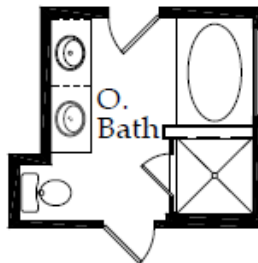

KYLE

1,698 SQ. FT. | ONE-STORY

3 BEDROOMS | 2 BATHROOMS | 2 CAR GARAGE

OPTIONS

Optional Dual Sink

Optional Seperate Garden Tub & Shower

Optional Walk-In Shower

Optional Garden Tub W/Shower