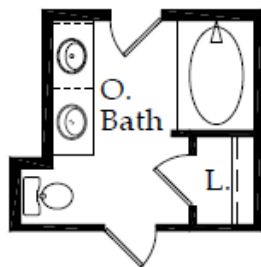

KYLE

1,698 SQ. FT. | ONE-STORY

3 BEDROOMS | 2 BATHROOMS | 2 CAR GARAGE

OPTIONS

Optional Dual Sink

Optional Seperate Garden Tub & Shower

Optional Walk-In Shower

Optional Garden Tub W/Shower