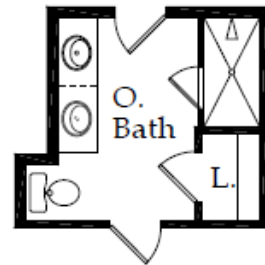

KYLE

1,698 SQ. FT. | ONE-STORY

3 BEDROOMS | 2 BATHROOMS | 2 CAR GARAGE

OPTIONS

Optional Dual Sink

Optional Seperate Garden Tub & Shower

Optional Walk-In Shower

Optional Garden Tub W/Shower