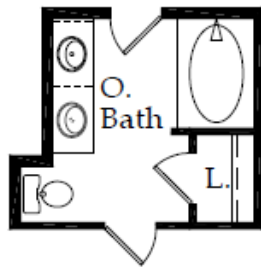

KYLE

1,698 SQ. FT. | ONE-STORY

3 BEDROOMS | 2 BATHROOMS | 2 CAR GARAGE

OPTIONS

Optional Dual Sink

Optional Seperate Garden Tub & Shower

Optional Walk-In Shower

Optional Garden Tub W/Shower