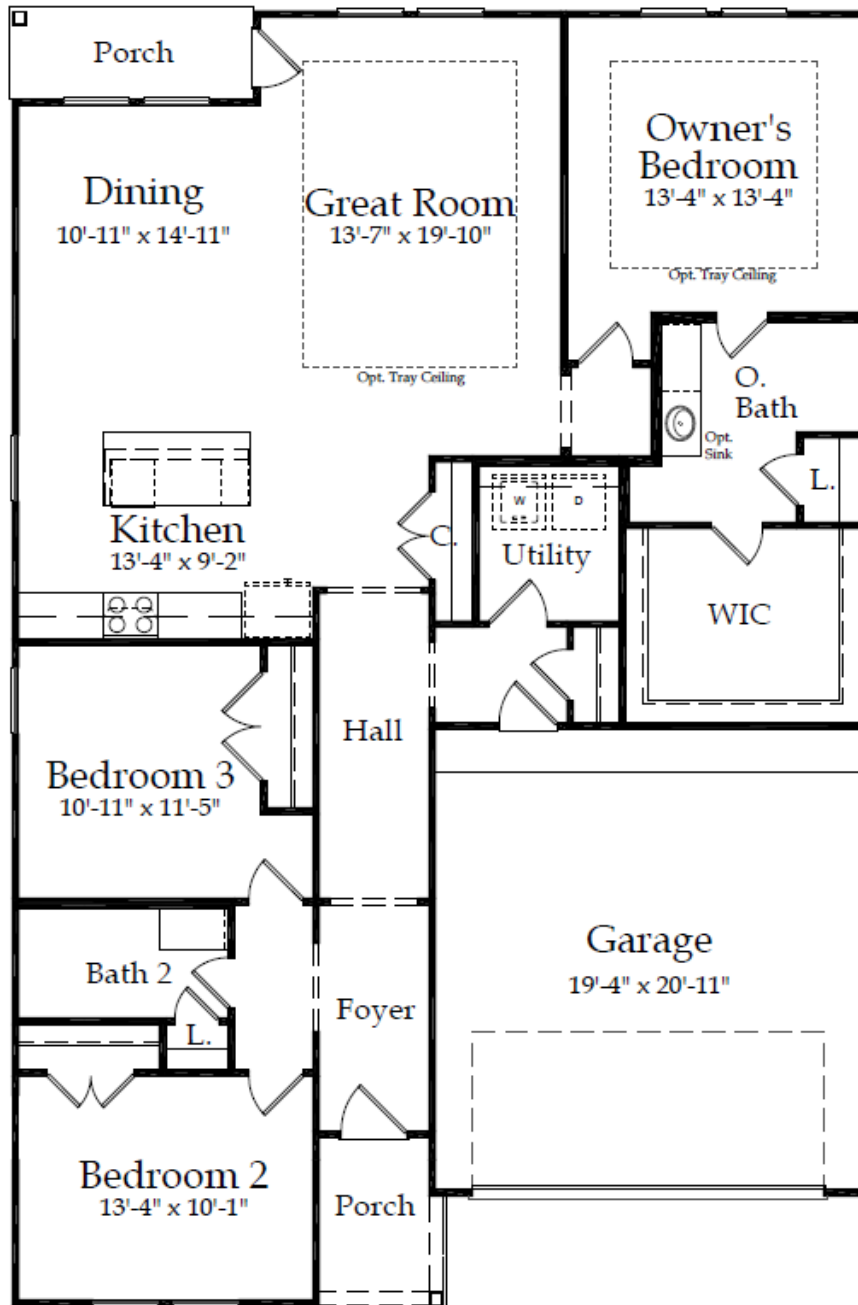

KYLE

1,698 SQ. FT. | ONE-STORY

3 BEDROOMS | 2 BATHROOMS | 2 CAR GARAGE

OPTIONS

Optional Dual Sink

Optional Seperate Garden Tub & Shower

Optional Walk-In Shower

Optional Garden Tub W/Shower