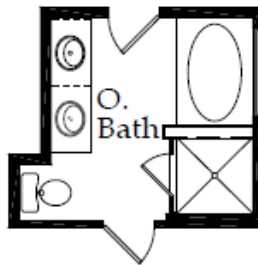

KYLE

1,698 SQ. FT. | ONE-STORY

3 BEDROOMS | 2 BATHROOMS | 2 CAR GARAGE

OPTIONS

Optional Dual Sink

Optional Seperate Garden Tub & Shower

Optional Walk-In Shower

Optional Garden Tub W/Shower