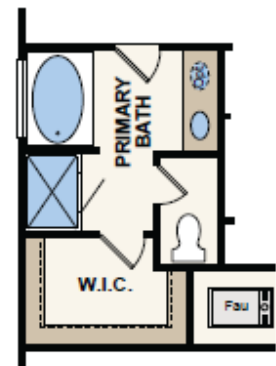

AURORA - LIBERTY

BARTON | 1,507 SQ. FT.

ONE-STORY HOME | 3 BEDROOMS | 2 BATHROOMS | 2 CAR GARAGE

Elevation C4

Elevation D5

Price, plans and terms are effective on the date of publication and subject to change without notice. Depictions of homes or other features are conceptual. Decorative items and other items shown may be decorator suggestions that are not included in the purchase price and availability may vary. Persons in photos do not reflect racial preference and housing is open to all without regard to race, color, religion, sex, handicap, familial status, or national origin. ©2022 Century Communities. 02.22.22

Floor Plans

FIRST FLOOR

OPT. STUDY I.L.O. BEDROOM 3

OPT. PRIMARY TUB/SHOWER

Price, plans and terms are effective on the date of publication and subject to change without notice. Depictions of homes or other features are conceptual. Decorative items and other items shown may be decorator suggestions that are not included in the purchase price and availability may vary. Persons in photos do not reflect racial preference and housing is open to all without regard to race, color, religion, sex, handicap, familial status, or national origin. ©2022 Century Communities. 02.22.22