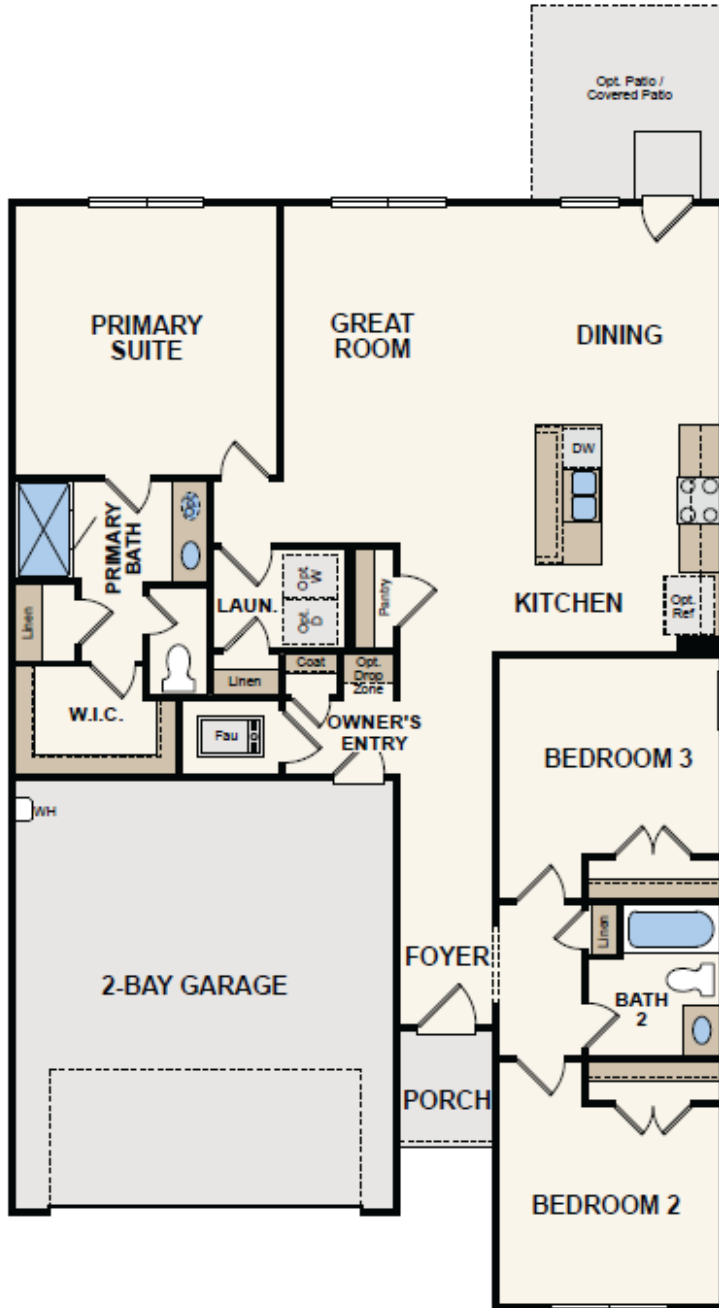

AURORA - LIBERTY

BARTON | 1,507 SQ. FT.

ONE-STORY HOME | 3 BEDROOMS | 2 BATHROOMS | 2 CAR GARAGE

Elevation C4

Elevation D5

Price, plans and terms are effective on the date of publication and subject to change without notice. Depictions of homes or other features are conceptual. Decorative items and other items shown may be decorator suggestions that are not included in the purchase price and availability may vary. Persons in photos do not reflect racial preference and housing is open to all without regard to race, color, religion, sex, handicap, familial status, or national origin. ©2022 Century Communities. 02.22.22

Floor Plans

FIRST FLOOR

OPT. STUDY I.L.O. BEDROOM 3

OPT. PRIMARY TUB/SHOWER

Price, plans and terms are effective on the date of publication and subject to change without notice. Depictions of homes or other features are conceptual. Decorative items and other items shown may be decorator suggestions that are not included in the purchase price and availability may vary. Persons in photos do not reflect racial preference and housing is open to all without regard to race, color, religion, sex, handicap, familial status, or national origin. ©2022 Century Communities. 02.22.22