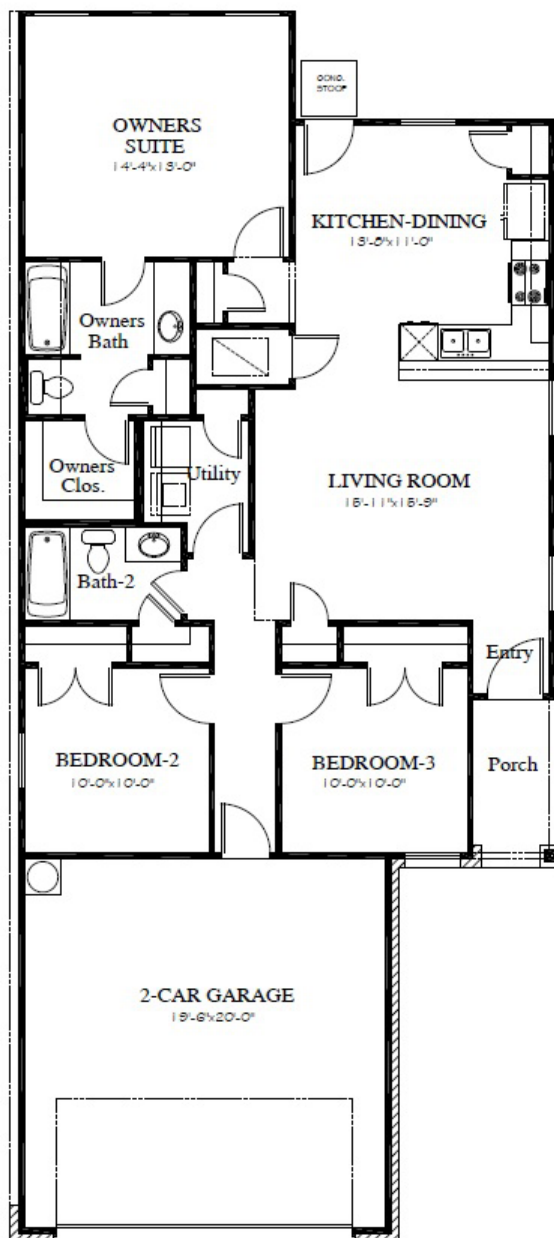

AURORA - LONESTAR

HUXLEY | 1,205 SQ. FT.

ONE-STORY HOME | 3 BEDROOMS | 2 BATHROOMS | 2-CAR GARAGE

Elevation C

Elevation D

Price, plans and terms are effective on the date of publication and subject to change without notice. Depictions of homes or other features are conceptual. Decorative items and other items shown may be decorator suggestions that are not included in the purchase price and availability may vary. Persons in photos do not reflect racial preference and housing is open to all without regard to race, color, religion, sex, handicap, familial status, or national origin. ©2021 Century Communities. 10.27.21

OPTIONAL COVERED PATIO

OPTIONAL
DOUBLE SINK
OWNERS BATH

OPTIONAL SEPARATE
GARDEN TUB and SHWR
OWNERS BATH

OPTIONAL
WATER CLOSET
OWNERS BATH

OPTIONAL COMINATION
GARDEN TUB and SHWR
OWNERS BATH

OPTIONAL ISLAND
KITCHEN-DINING