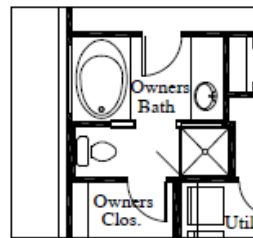

AURORA - LONESTAR

HUXLEY | 1,205 SQ. FT.

ONE-STORY HOME | 3 BEDROOMS | 2 BATHROOMS | 2-CAR GARAGE

Elevation C

Elevation D

Price, plans and terms are effective on the date of publication and subject to change without notice. Depictions of homes or other features are conceptual. Decorative items and other items shown may be decorator suggestions that are not included in the purchase price and availability may vary. Persons in photos do not reflect racial preference and housing is open to all without regard to race, color, religion, sex, handicap, familial status, or national origin. ©2021 Century Communities. 10.27.21

OPTIONAL COVERED PATIO

OPTIONAL
DOUBLE SINK
OWNERS BATH

OPTIONAL SEPARATE
GARDEN TUB and SHWR
OWNERS BATH

OPTIONAL
WATER CLOSET
OWNERS BATH

OPTIONAL COMINATION
GARDEN TUB and SHWR
OWNERS BATH

OPTIONAL ISLAND
KITCHEN-DINING