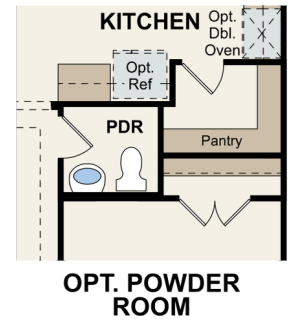

OVERLAND GROVE

ESTATES COLLECTION

AIKEN

APPROX. 2,668 SQ. FT. | 1-STORY | 4 BEDROOMS | 3-3.5 BATHROOMS | 3-BAY GARAGE

ELEVATION C4

ELEVATION D5

Prices, plans, and terms are effective on the date of publication and subject to change without notice. Square footage/acreage shown is only an estimate and actual square footage/acreage will differ. Buyer should rely on his or her own evaluation of usable area. Depictions of homes or other features are artist conceptions. Hardscape, landscape, and other items shown may be decorator suggestions that are not included in the purchase price and availability may vary. ©2024 Century Communities, Inc. Rev. 6/2/25