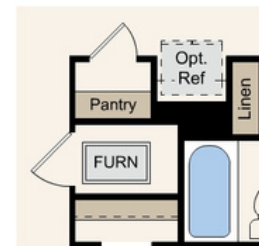

Aire at Evelyn

Maverick | 1388 | *Coming soon*

APPROX. 1,388 SQ. FT. | 1-STORY | 3 BEDS | 2 BATHS | 2-BAY GARAGE

Elevation B

Elevation C

Prices, plans, and terms are effective on the date of publication and subject to change without notice. Square footage/dimensions shown is only an estimate and actual square footage/dimensions will differ. Buyer should rely on his or her own evaluation of usable area. Depictions of homes or other features are artist conceptions. Hardscape, landscape, and other items shown may be decorator suggestions that are not included in the purchase price and availability may vary. ©2026 Century Communities, Inc.

OPT. OWNER'S SHOWER

OPT. FAU CLOSET

Prices, plans, and terms are effective on the date of publication and subject to change without notice. Square footage/dimensions shown is only an estimate and actual square footage/dimensions will differ. Buyer should rely on his or her own evaluation of usable area. Depictions of homes or other features are artist conceptions. Hardscape, landscape, and other items shown may be decorator suggestions that are not included in the purchase price and availability may vary. ©2026 Century Communities, Inc.