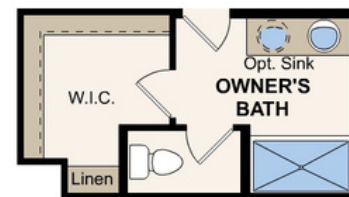

Aire at Evelyn

Maverick | 1388 | *Coming soon*

APPROX. 1,388 SQ. FT. | 1-STORY | 3 BEDS | 2 BATHS | 2-BAY GARAGE

Elevation B

Elevation C

Prices, plans, and terms are effective on the date of publication and subject to change without notice. Square footage/dimensions shown is only an estimate and actual square footage/dimensions will differ. Buyer should rely on his or her own evaluation of usable area. Depictions of homes or other features are artist conceptions. Hardscape, landscape, and other items shown may be decorator suggestions that are not included in the purchase price and availability may vary. ©2026 Century Communities, Inc.

OPT. OWNER'S SHOWER

OPT. FAU CLOSET

Prices, plans, and terms are effective on the date of publication and subject to change without notice. Square footage/dimensions shown is only an estimate and actual square footage/dimensions will differ. Buyer should rely on his or her own evaluation of usable area. Depictions of homes or other features are artist conceptions. Hardscape, landscape, and other items shown may be decorator suggestions that are not included in the purchase price and availability may vary. ©2026 Century Communities, Inc.