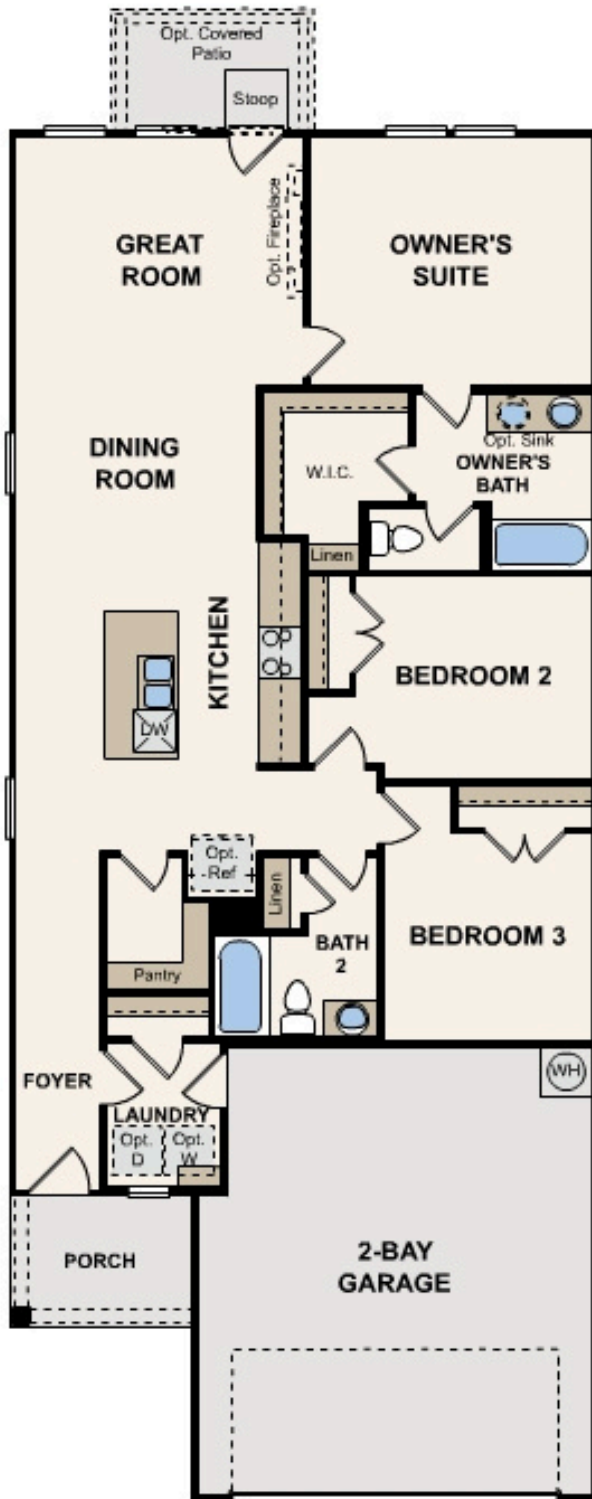

Aire at Evelyn

Maverick | 1388 | *Coming soon*

APPROX. 1,388 SQ. FT. | 1-STORY | 3 BEDS | 2 BATHS | 2-BAY GARAGE

Elevation B

Elevation C

Prices, plans, and terms are effective on the date of publication and subject to change without notice. Square footage/dimensions shown is only an estimate and actual square footage/dimensions will differ. Buyer should rely on his or her own evaluation of usable area. Depictions of homes or other features are artist conceptions. Hardscape, landscape, and other items shown may be decorator suggestions that are not included in the purchase price and availability may vary. ©2026 Century Communities, Inc.

OPT. OWNER'S SHOWER

OPT. FAU CLOSET

Prices, plans, and terms are effective on the date of publication and subject to change without notice. Square footage/dimensions shown is only an estimate and actual square footage/dimensions will differ. Buyer should rely on his or her own evaluation of usable area. Depictions of homes or other features are artist conceptions. Hardscape, landscape, and other items shown may be decorator suggestions that are not included in the purchase price and availability may vary. ©2026 Century Communities, Inc.