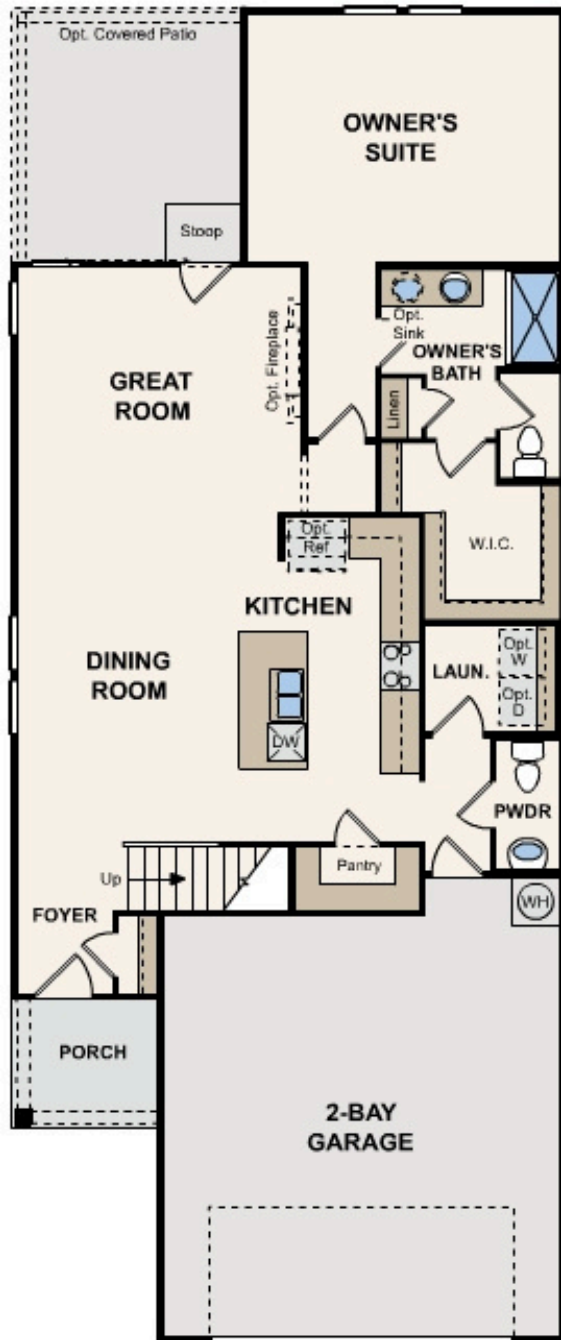

Haven at Cloverleaf

Jade | 2262 | *Coming soon*

APPROX. 2,262 SQ. FT. | 2-STORY | 4 BEDS | 2.5 BATHS | 2-BAY GARAGE

Elevation A

Elevation B

Elevation C

Prices, plans, and terms are effective on the date of publication and subject to change without notice. Square footage/dimensions shown is only an estimate and actual square footage/dimensions will differ. Buyer should rely on his or her own evaluation of usable area. Depictions of homes or other features are artist conceptions. Hardscape, landscape, and other items shown may be decorator suggestions that are not included in the purchase price and availability may vary. ©2026 Century Communities, Inc.

FIRST FLOOR

SECOND FLOOR

Prices, plans, and terms are effective on the date of publication and subject to change without notice. Square footage/dimensions shown is only an estimate and actual square footage/dimensions will differ. Buyer should rely on his or her own evaluation of usable area. Depictions of homes or other features are artist conceptions. Hardscape, landscape, and other items shown may be decorator suggestions that are not included in the purchase price and availability may vary. ©2026 Century Communities, Inc.