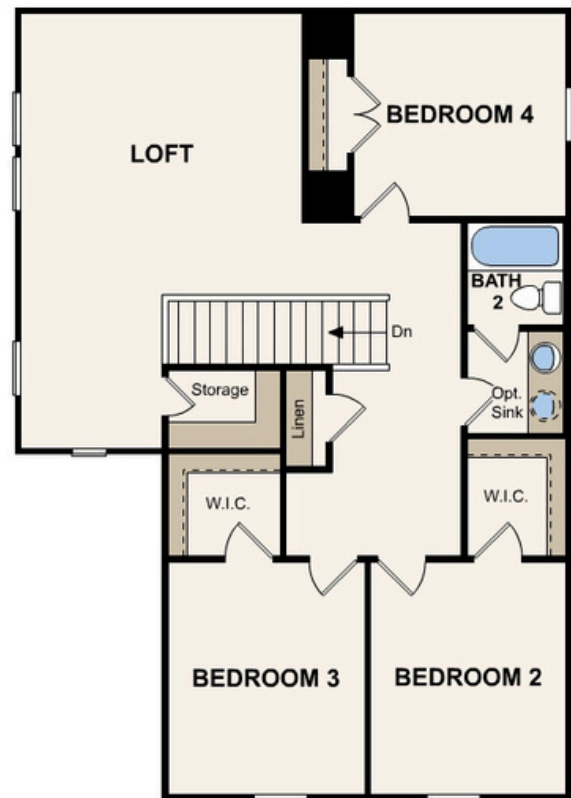

Haven at Cloverleaf

Jade | 2262 | *Coming soon*

APPROX. 2,262 SQ. FT. | 2-STORY | 4 BEDS | 2.5 BATHS | 2-BAY GARAGE

Elevation A

Elevation B

Elevation C

Prices, plans, and terms are effective on the date of publication and subject to change without notice. Square footage/dimensions shown is only an estimate and actual square footage/dimensions will differ. Buyer should rely on his or her own evaluation of usable area. Depictions of homes or other features are artist conceptions. Hardscape, landscape, and other items shown may be decorator suggestions that are not included in the purchase price and availability may vary. ©2026 Century Communities, Inc.

FIRST FLOOR

SECOND FLOOR

Prices, plans, and terms are effective on the date of publication and subject to change without notice. Square footage/dimensions shown is only an estimate and actual square footage/dimensions will differ. Buyer should rely on his or her own evaluation of usable area. Depictions of homes or other features are artist conceptions. Hardscape, landscape, and other items shown may be decorator suggestions that are not included in the purchase price and availability may vary. ©2026 Century Communities, Inc.