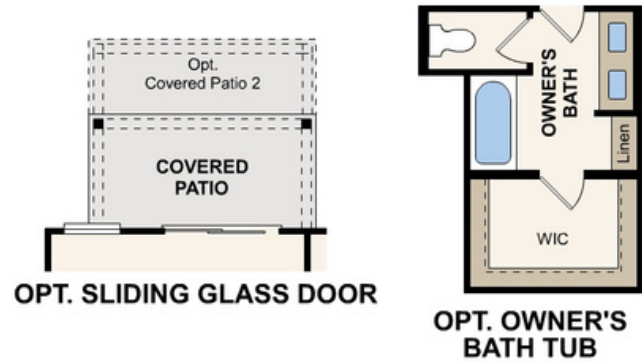

# Aire at Evelyn

Hawthorn | 1805 | *Coming soon*

APPROX. 1,805 SQ. FT. | 2-STORY | 4 BEDS | 2.5 BATHS | 2-BAY GARAGE

Elevation B

Elevation C

Elevation D

Prices, plans, and terms are effective on the date of publication and subject to change without notice. Square footage/dimensions shown is only an estimate and actual square footage/dimensions will differ. Buyer should rely on his or her own evaluation of usable area. Depictions of homes or other features are artist conceptions. Hardscape, landscape, and other items shown may be decorator suggestions that are not included in the purchase price and availability may vary. ©2026 Century Communities, Inc.