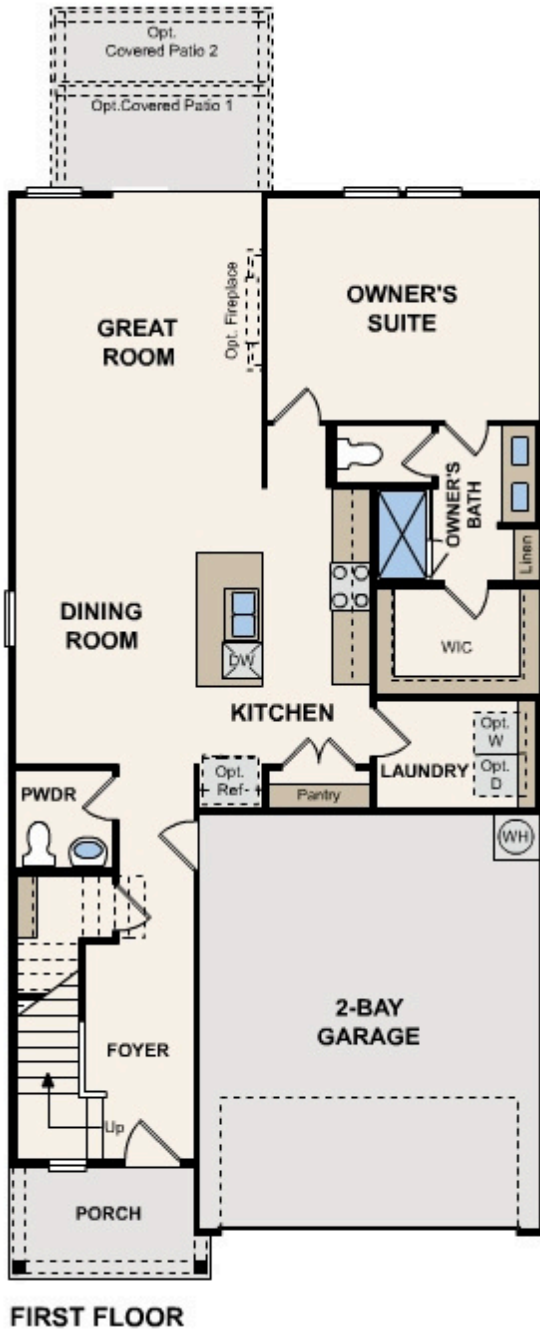

# Aire at Evelyn

Hawthorn | 1805 | *Coming soon*

APPROX. 1,805 SQ. FT. | 2-STORY | 4 BEDS | 2.5 BATHS | 2-BAY GARAGE

Elevation B

Elevation C

Elevation D

Prices, plans, and terms are effective on the date of publication and subject to change without notice. Square footage/dimensions shown is only an estimate and actual square footage/dimensions will differ. Buyer should rely on his or her own evaluation of usable area. Depictions of homes or other features are artist conceptions. Hardscape, landscape, and other items shown may be decorator suggestions that are not included in the purchase price and availability may vary. ©2026 Century Communities, Inc.

Prices, plans, and terms are effective on the date of publication and subject to change without notice. Square footage/dimensions shown is only an estimate and actual square footage/dimensions will differ. Buyer should rely on his or her own evaluation of usable area. Depictions of homes or other features are artist conceptions. Hardscape, landscape, and other items shown may be decorator suggestions that are not included in the purchase price and availability may vary. ©2026 Century Communities, Inc.