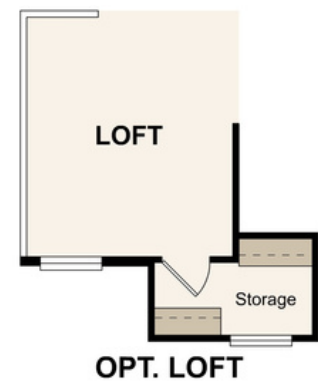

# Aire at Evelyn

Hawthorn | 1805 | *Coming soon*

APPROX. 1,805 SQ. FT. | 2-STORY | 4 BEDS | 2.5 BATHS | 2-BAY GARAGE

Elevation B

Elevation C

Elevation D

Prices, plans, and terms are effective on the date of publication and subject to change without notice. Square footage/dimensions shown is only an estimate and actual square footage/dimensions will differ. Buyer should rely on his or her own evaluation of usable area. Depictions of homes or other features are artist conceptions. Hardscape, landscape, and other items shown may be decorator suggestions that are not included in the purchase price and availability may vary. ©2026 Century Communities, Inc.