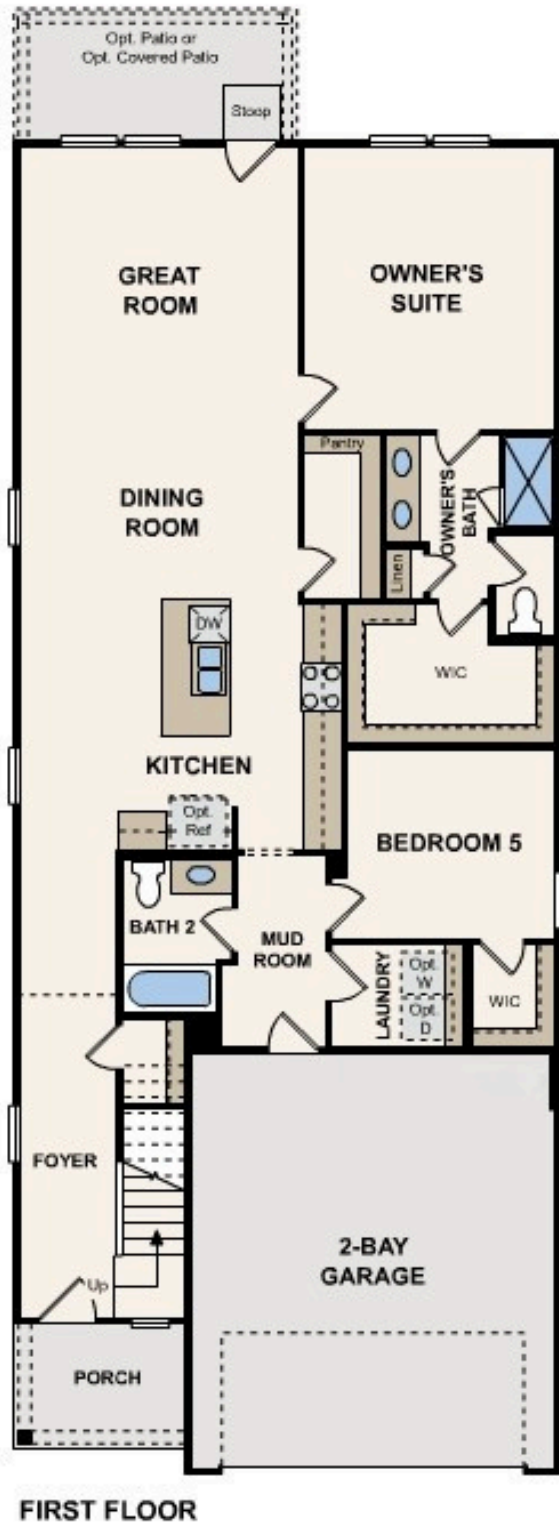

Aire at Evelyn

Bristol | 2439 | *Coming soon*

APPROX. 2,439 SQ. FT. | 2-STORY | 5 BEDS | 3 BATHS | 2-BAY GARAGE

Elevation B

Elevation C

Elevation D

Prices, plans, and terms are effective on the date of publication and subject to change without notice. Square footage/dimensions shown is only an estimate and actual square footage/dimensions will differ. Buyer should rely on his or her own evaluation of usable area. Depictions of homes or other features are artist conceptions. Hardscape, landscape, and other items shown may be decorator suggestions that are not included in the purchase price and availability may vary. ©2026 Century Communities, Inc.

Prices, plans, and terms are effective on the date of publication and subject to change without notice. Square footage/dimensions shown is only an estimate and actual square footage/dimensions will differ. Buyer should rely on his or her own evaluation of usable area. Depictions of homes or other features are artist conceptions. Hardscape, landscape, and other items shown may be decorator suggestions that are not included in the purchase price and availability may vary. ©2026 Century Communities, Inc.