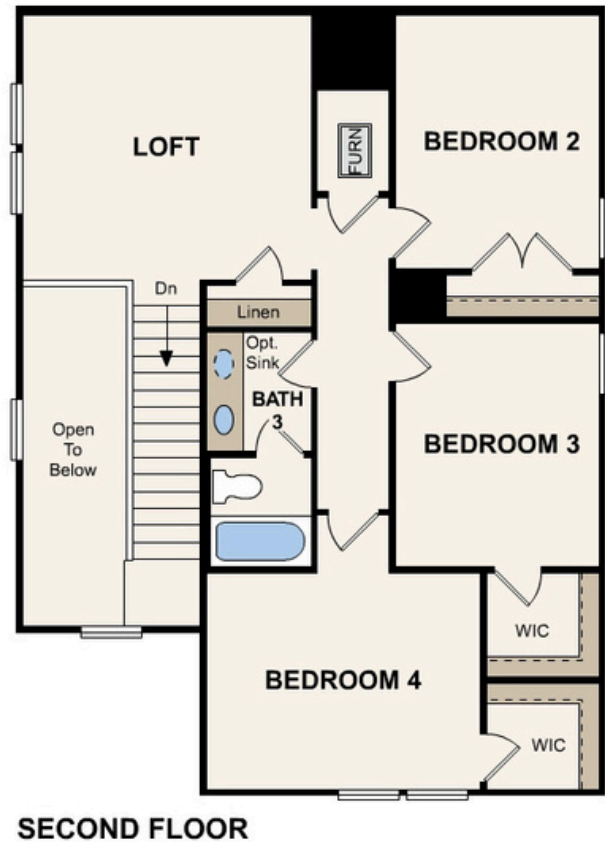

Aire at Evelyn

Bristol | 2439 | *Coming soon*

APPROX. 2,439 SQ. FT. | 2-STORY | 5 BEDS | 3 BATHS | 2-BAY GARAGE

Elevation B

Elevation C

Elevation D

Prices, plans, and terms are effective on the date of publication and subject to change without notice. Square footage/dimensions shown is only an estimate and actual square footage/dimensions will differ. Buyer should rely on his or her own evaluation of usable area. Depictions of homes or other features are artist conceptions. Hardscape, landscape, and other items shown may be decorator suggestions that are not included in the purchase price and availability may vary. ©2026 Century Communities, Inc.

Prices, plans, and terms are effective on the date of publication and subject to change without notice. Square footage/dimensions shown is only an estimate and actual square footage/dimensions will differ. Buyer should rely on his or her own evaluation of usable area. Depictions of homes or other features are artist conceptions. Hardscape, landscape, and other items shown may be decorator suggestions that are not included in the purchase price and availability may vary. ©2026 Century Communities, Inc.