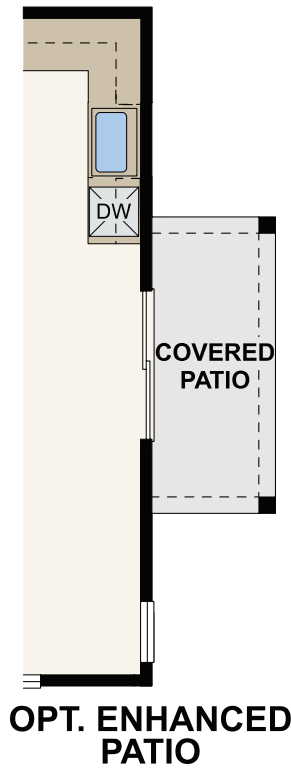

PAINTED PRAIRIE BOULEVARD COLLECTION

CAMBRIDGE | PLAN 21222

APPROX. 1,444 SQ. FT. | 2-STORY | 3 BEDROOMS | 2.5 BATHROOMS | 2-BAY GARAGE

ELEVATION A

ELEVATION B

ELEVATION C

Prices, plans, and terms are effective on the date of publication and subject to change without notice. Square footage/acreage shown is only an estimate and actual square footage/acreage will differ. Buyer should rely on his or her own evaluation of usable area. Depictions of homes or other features are artist conceptions. Hardscape, landscape, and other items shown may be decorator suggestions that are not included in the purchase price and availability may vary. ©2025 Century Communities, Inc. Rev. 06/05/2025

FLOOR PLAN

Prices, plans, and terms are effective on the date of publication and subject to change without notice. Square footage/acreage shown is only an estimate and actual square footage/acreage will differ. Buyer should rely on his or her own evaluation of usable area. Depictions of homes or other features are artist conceptions. Hardscape, landscape, and other items shown may be decorator suggestions that are not included in the purchase price and availability may vary. ©2025 Century Communities, Inc. Rev. 06/05/2025