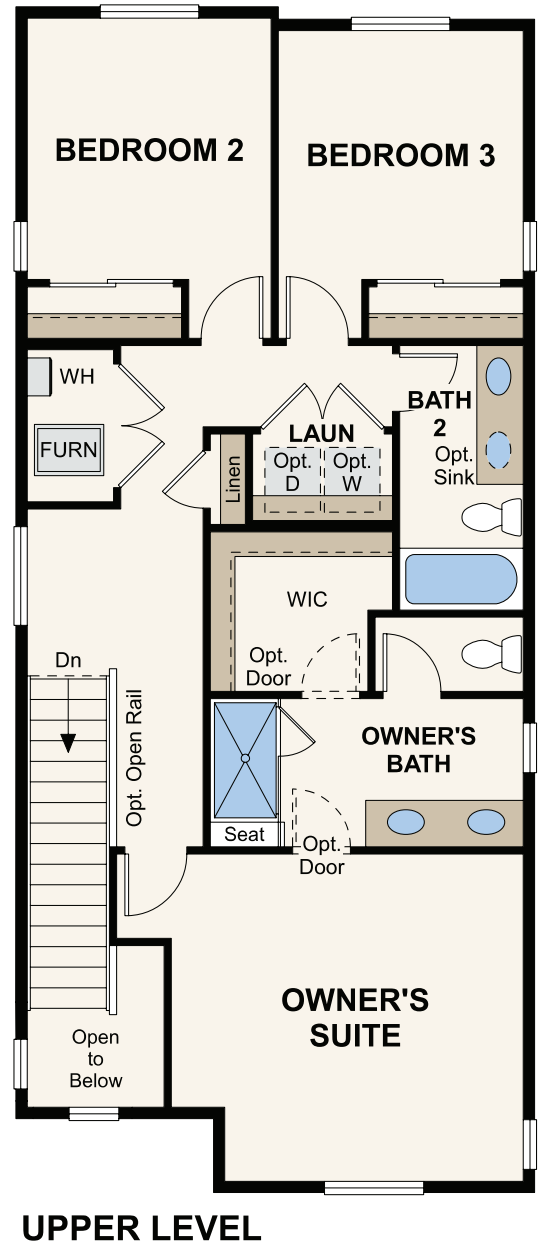

PAINTED PRAIRIE BOULEVARD COLLECTION

CAMBRIDGE | PLAN 21222

APPROX. 1,444 SQ. FT. | 2-STORY | 3 BEDROOMS | 2.5 BATHROOMS | 2-BAY GARAGE

ELEVATION A

ELEVATION B

ELEVATION C

Prices, plans, and terms are effective on the date of publication and subject to change without notice. Square footage/acreage shown is only an estimate and actual square footage/acreage will differ. Buyer should rely on his or her own evaluation of usable area. Depictions of homes or other features are artist conceptions. Hardscape, landscape, and other items shown may be decorator suggestions that are not included in the purchase price and availability may vary. ©2025 Century Communities, Inc. Rev. 06/05/2025

FLOOR PLAN

Prices, plans, and terms are effective on the date of publication and subject to change without notice. Square footage/acreage shown is only an estimate and actual square footage/acreage will differ. Buyer should rely on his or her own evaluation of usable area. Depictions of homes or other features are artist conceptions. Hardscape, landscape, and other items shown may be decorator suggestions that are not included in the purchase price and availability may vary. ©2025 Century Communities, Inc. Rev. 06/05/2025