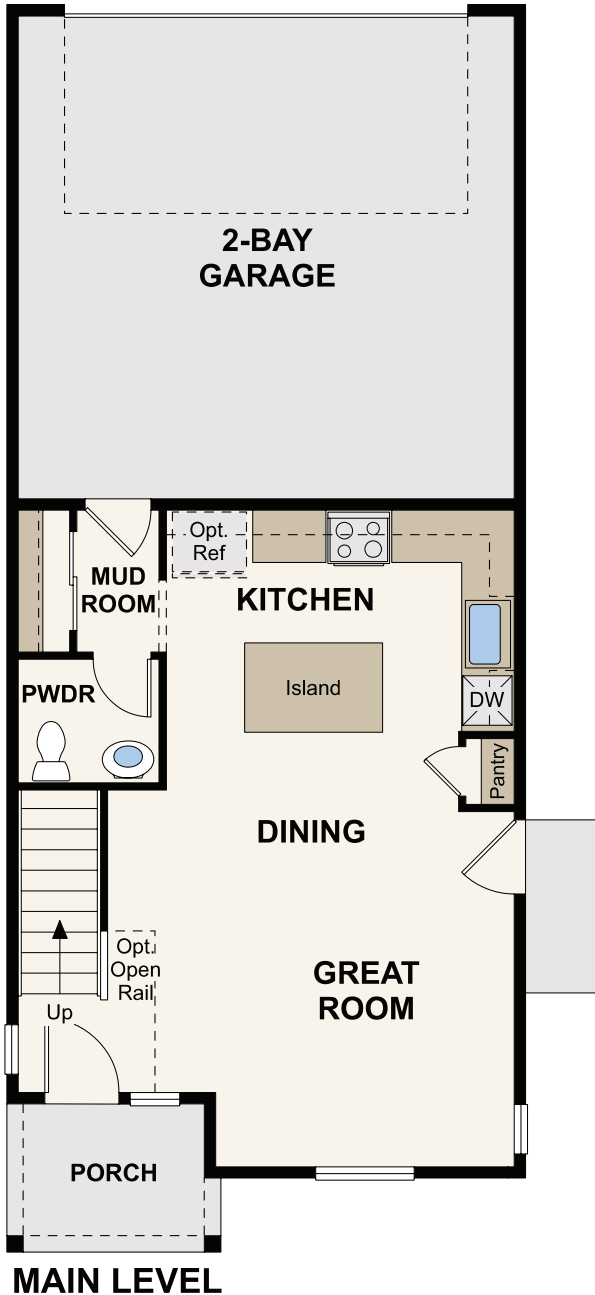

PAINTED PRAIRIE BOULEVARD COLLECTION

CAMBRIDGE | PLAN 21222

APPROX. 1,444 SQ. FT. | 2-STORY | 3 BEDROOMS | 2.5 BATHROOMS | 2-BAY GARAGE

ELEVATION A

ELEVATION B

ELEVATION C

Prices, plans, and terms are effective on the date of publication and subject to change without notice. Square footage/acreage shown is only an estimate and actual square footage/acreage will differ. Buyer should rely on his or her own evaluation of usable area. Depictions of homes or other features are artist conceptions. Hardscape, landscape, and other items shown may be decorator suggestions that are not included in the purchase price and availability may vary. ©2025 Century Communities, Inc. Rev. 06/05/2025

FLOOR PLAN

Prices, plans, and terms are effective on the date of publication and subject to change without notice. Square footage/acreage shown is only an estimate and actual square footage/acreage will differ. Buyer should rely on his or her own evaluation of usable area. Depictions of homes or other features are artist conceptions. Hardscape, landscape, and other items shown may be decorator suggestions that are not included in the purchase price and availability may vary. ©2025 Century Communities, Inc. Rev. 06/05/2025