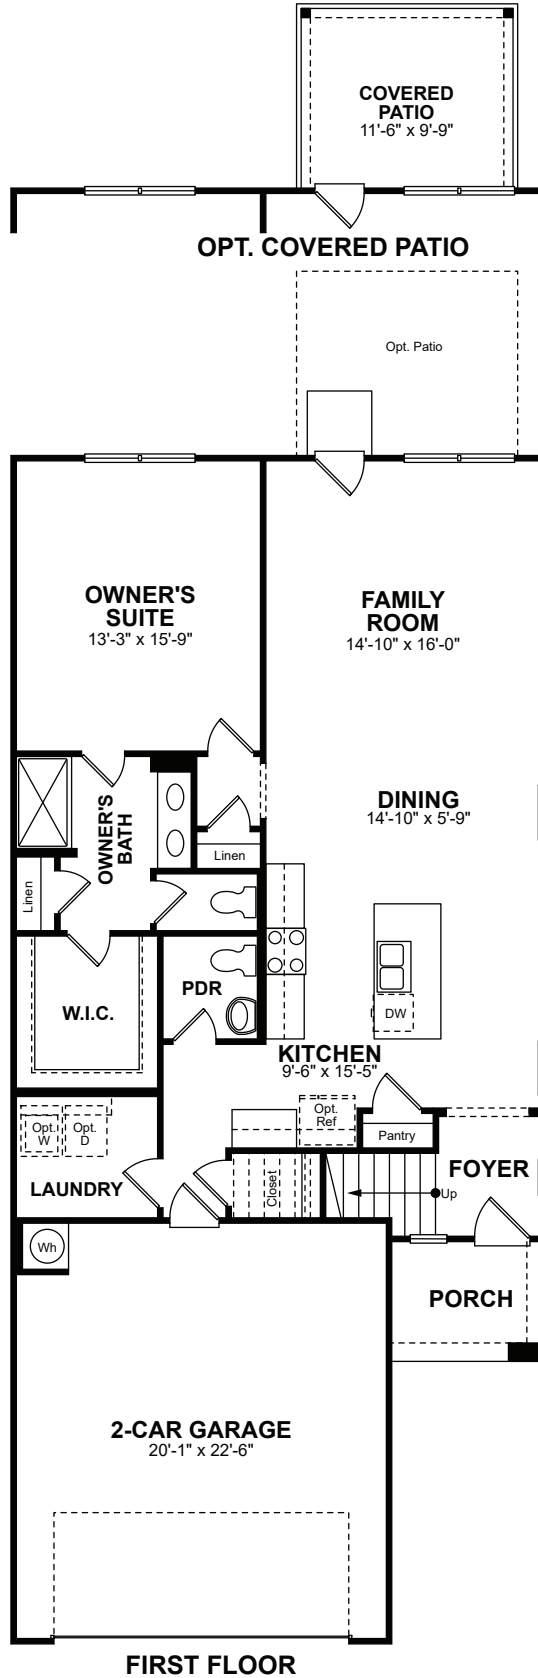

Floor Plans

Price, plans and terms are effective on the date of publication and subject to change without notice. Depictions of homes or other features are conceptual. Decorative items and other items shown may be decorator suggestions that are not included in the purchase price and availability may vary. Persons in photos do not reflect racial preference and housing is open to all without regard to race, color, religion, sex, handicap, familial status, or national origin. ©2019 Century Communities.