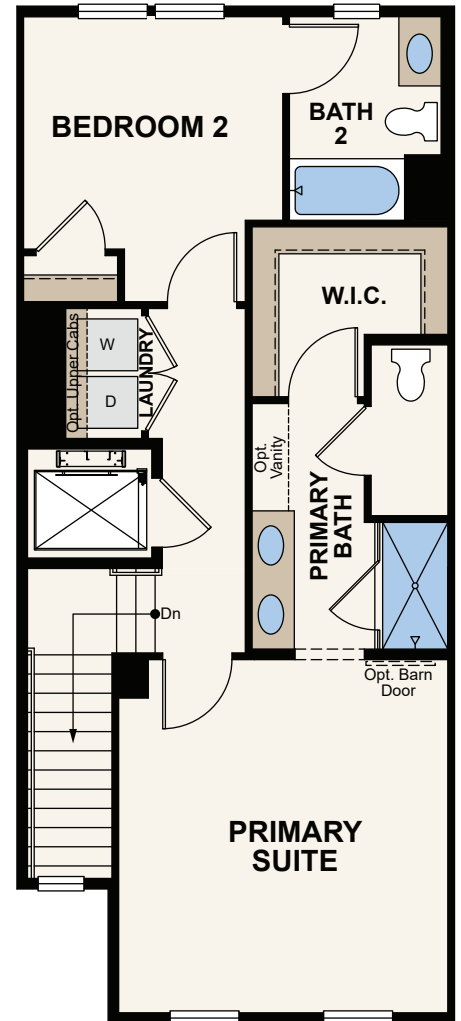

## THE COVE II

2,033 SQ. FT. | THREE-STORY TOWNHOME-STYLE CONDO | 3 BEDROOMS | 3.5 BATHROOMS |  
2 BAY GARAGE | ELEVATOR

3 PLEX

4 PLEX

5 PLEX

6 PLEX

Price, plans and terms are effective on the date of publication and subject to change without notice. Depictions of homes or other features are conceptual. Decorative items and other items shown may be decorator suggestions that are not included in the purchase price and availability may vary. Persons in photos do not reflect racial preference and housing is open to all without regard to race, color, religion, sex, handicap, familial status, or national origin. ©2021 Century Communities.

# Floor Plans

FIRST FLOOR

SECOND FLOOR

THIRD FLOOR

Price, plans and terms are effective on the date of publication and subject to change without notice. Depictions of homes or other features are conceptual. Decorative items and other items shown may be decorator suggestions that are not included in the purchase price and availability may vary. Persons in photos do not reflect racial preference and housing is open to all without regard to race, color, religion, sex, handicap, familial status, or national origin. ©2021 Century Communities.