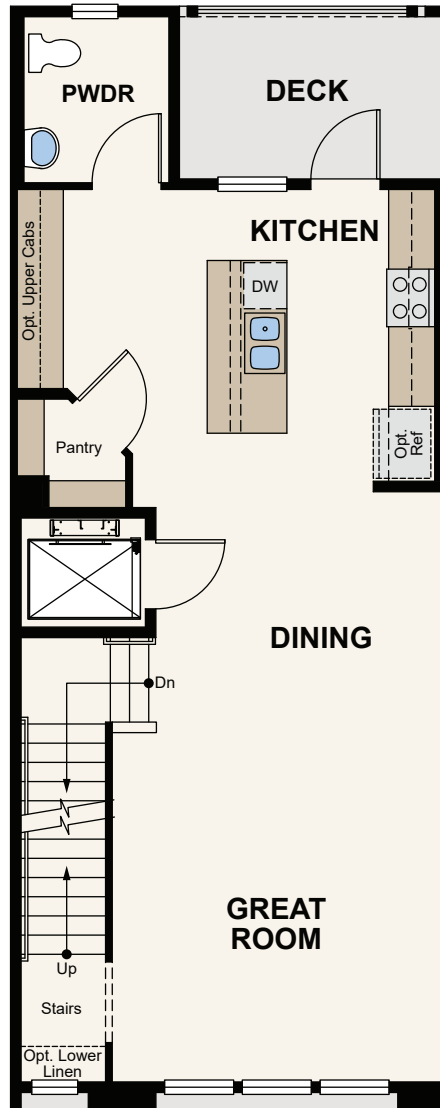

## THE COVE II

2,033 SQ. FT. | THREE-STORY TOWNHOME-STYLE CONDO | 3 BEDROOMS | 3.5 BATHROOMS |  
2 BAY GARAGE | ELEVATOR

3 PLEX

4 PLEX

5 PLEX

6 PLEX

Price, plans and terms are effective on the date of publication and subject to change without notice. Depictions of homes or other features are conceptual. Decorative items and other items shown may be decorator suggestions that are not included in the purchase price and availability may vary. Persons in photos do not reflect racial preference and housing is open to all without regard to race, color, religion, sex, handicap, familial status, or national origin. ©2021 Century Communities.

# Floor Plans

FIRST FLOOR

SECOND FLOOR

THIRD FLOOR

Price, plans and terms are effective on the date of publication and subject to change without notice. Depictions of homes or other features are conceptual. Decorative items and other items shown may be decorator suggestions that are not included in the purchase price and availability may vary. Persons in photos do not reflect racial preference and housing is open to all without regard to race, color, religion, sex, handicap, familial status, or national origin. ©2021 Century Communities.