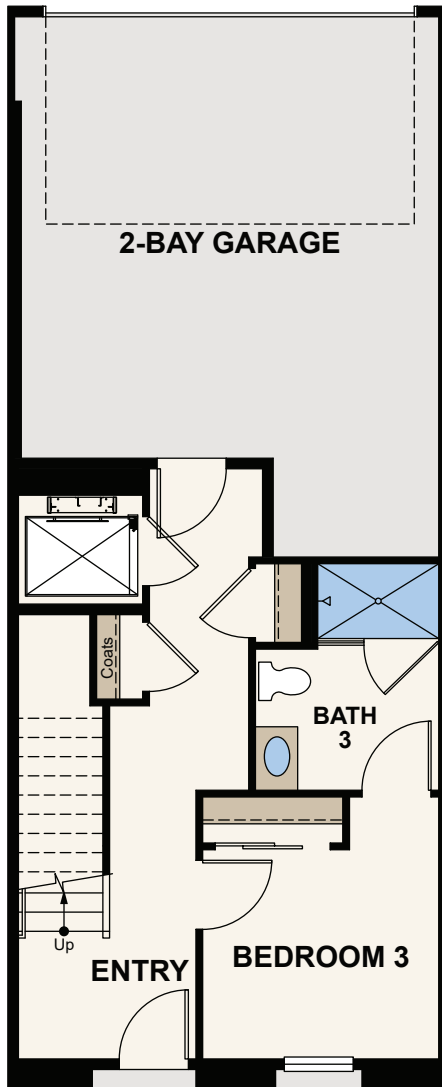

## THE COVE II

2,033 SQ. FT. | THREE-STORY TOWNHOME-STYLE CONDO | 3 BEDROOMS | 3.5 BATHROOMS |  
2 BAY GARAGE | ELEVATOR

3 PLEX

4 PLEX

5 PLEX

6 PLEX

Price, plans and terms are effective on the date of publication and subject to change without notice. Depictions of homes or other features are conceptual. Decorative items and other items shown may be decorator suggestions that are not included in the purchase price and availability may vary. Persons in photos do not reflect racial preference and housing is open to all without regard to race, color, religion, sex, handicap, familial status, or national origin. ©2021 Century Communities.

# Floor Plans

FIRST FLOOR

SECOND FLOOR

THIRD FLOOR

Price, plans and terms are effective on the date of publication and subject to change without notice. Depictions of homes or other features are conceptual. Decorative items and other items shown may be decorator suggestions that are not included in the purchase price and availability may vary. Persons in photos do not reflect racial preference and housing is open to all without regard to race, color, religion, sex, handicap, familial status, or national origin. ©2021 Century Communities.