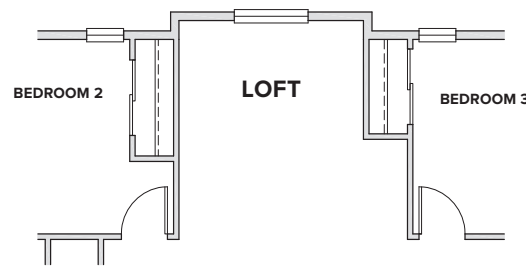

ENCLAVE AT PINE GROVE

OPTIONS

OPTIONAL
LOFT

STAIRS AT
OPTIONAL BASEMENT

ENCLAVE AT PINE GROVE

THE FRASER RESIDENCE 36204

ENCLAVE AT PINE GROVE

RESIDENCE 36204

APPROX. 1,865 SQ. FT. | TWO-STORY
4 BEDROOMS | 2.5 BATHROOMS | 2 - 3 BAY GARAGE