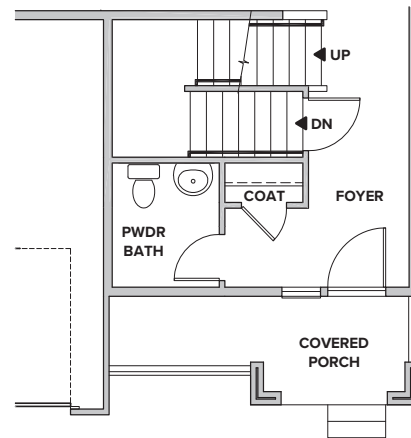

ENCLAVE AT PINE GROVE

OPTIONS

OPTIONAL
LOFT

STAIRS AT
OPTIONAL BASEMENT

ENCLAVE AT PINE GROVE

THE FRASER RESIDENCE 36204

ENCLAVE AT PINE GROVE

RESIDENCE 36204

APPROX. 1,865 SQ. FT. | TWO-STORY
4 BEDROOMS | 2.5 BATHROOMS | 2 - 3 BAY GARAGE