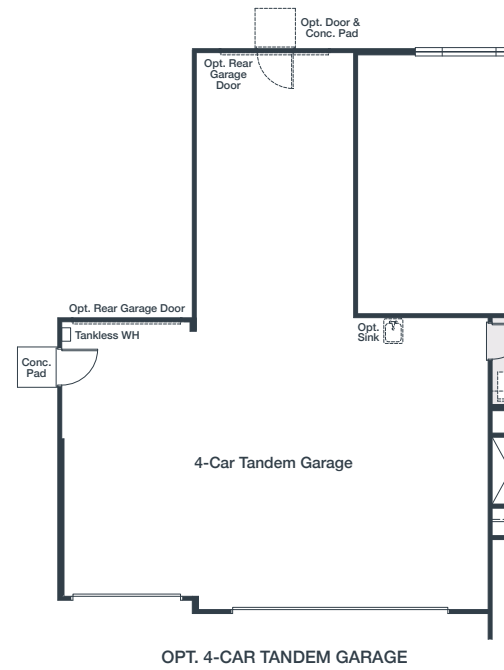

A

B

C

LOCAN POINTE
MAHOGANY COLLECTION

THE WILLOW

LOCAN POINTE MAHOGANY COLLECTION

THE WILLOW

Approx. 2,753 Sq. Ft. | Two-Story
5 Bedrooms | 3 Bathrooms
4-Car Tandem Garage

LOCAN POINTE MAHOGANY COLLECTION

THE WILLOW

Approx. 2,753 Sq. Ft. | Two-Story
5 Bedrooms | 3 Bathrooms
4-Car Tandem Garage