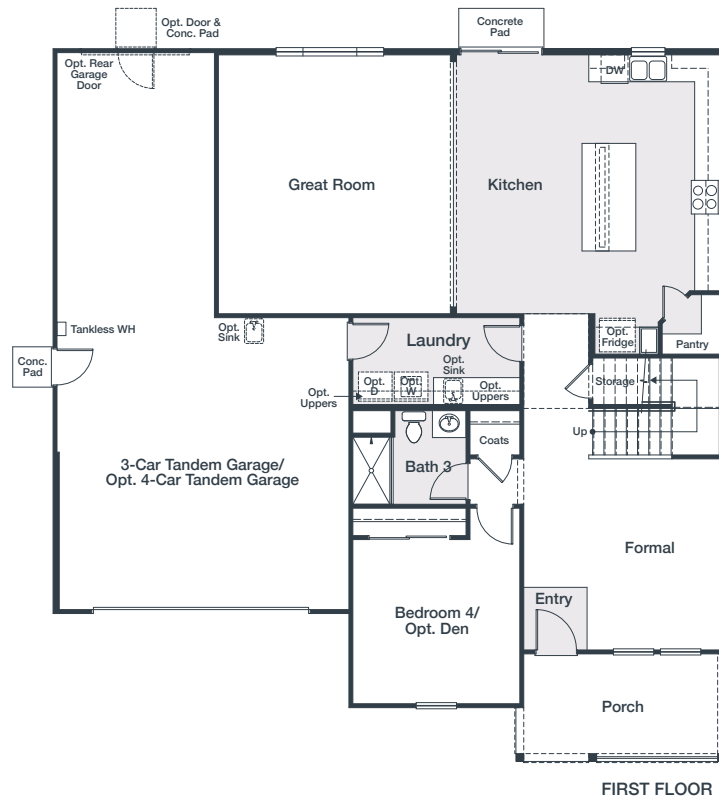

A

B

C

LOCAN POINTE
MAHOGANY COLLECTION

THE WILLOW

LOCAN POINTE MAHOGANY COLLECTION

THE WILLOW

Approx. 2,753 Sq. Ft. | Two-Story
5 Bedrooms | 3 Bathrooms
4-Car Tandem Garage

LOCAN POINTE MAHOGANY COLLECTION

THE WILLOW

Approx. 2,753 Sq. Ft. | Two-Story
5 Bedrooms | 3 Bathrooms
4-Car Tandem Garage