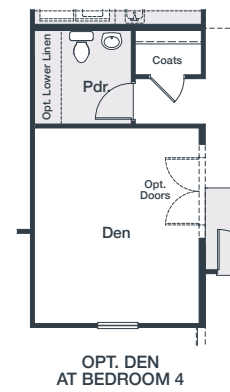

A

B

C

LOCAN POINTE
MAHOGANY COLLECTION

THE WILLOW

LOCAN POINTE MAHOGANY COLLECTION

THE WILLOW

Approx. 2,753 Sq. Ft. | Two-Story
5 Bedrooms | 3 Bathrooms
4-Car Tandem Garage

LOCAN POINTE MAHOGANY COLLECTION

THE WILLOW

Approx. 2,753 Sq. Ft. | Two-Story
5 Bedrooms | 3 Bathrooms
4-Car Tandem Garage