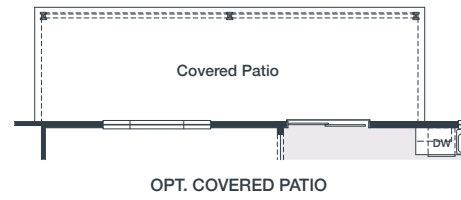

A

B

C

LOCAN POINTE
MAHOGANY COLLECTION

THE WILLOW

LOCAN POINTE MAHOGANY COLLECTION

THE WILLOW

Approx. 2,753 Sq. Ft. | Two-Story
5 Bedrooms | 3 Bathrooms
4-Car Tandem Garage

LOCAN POINTE MAHOGANY COLLECTION

THE WILLOW

Approx. 2,753 Sq. Ft. | Two-Story
5 Bedrooms | 3 Bathrooms
4-Car Tandem Garage