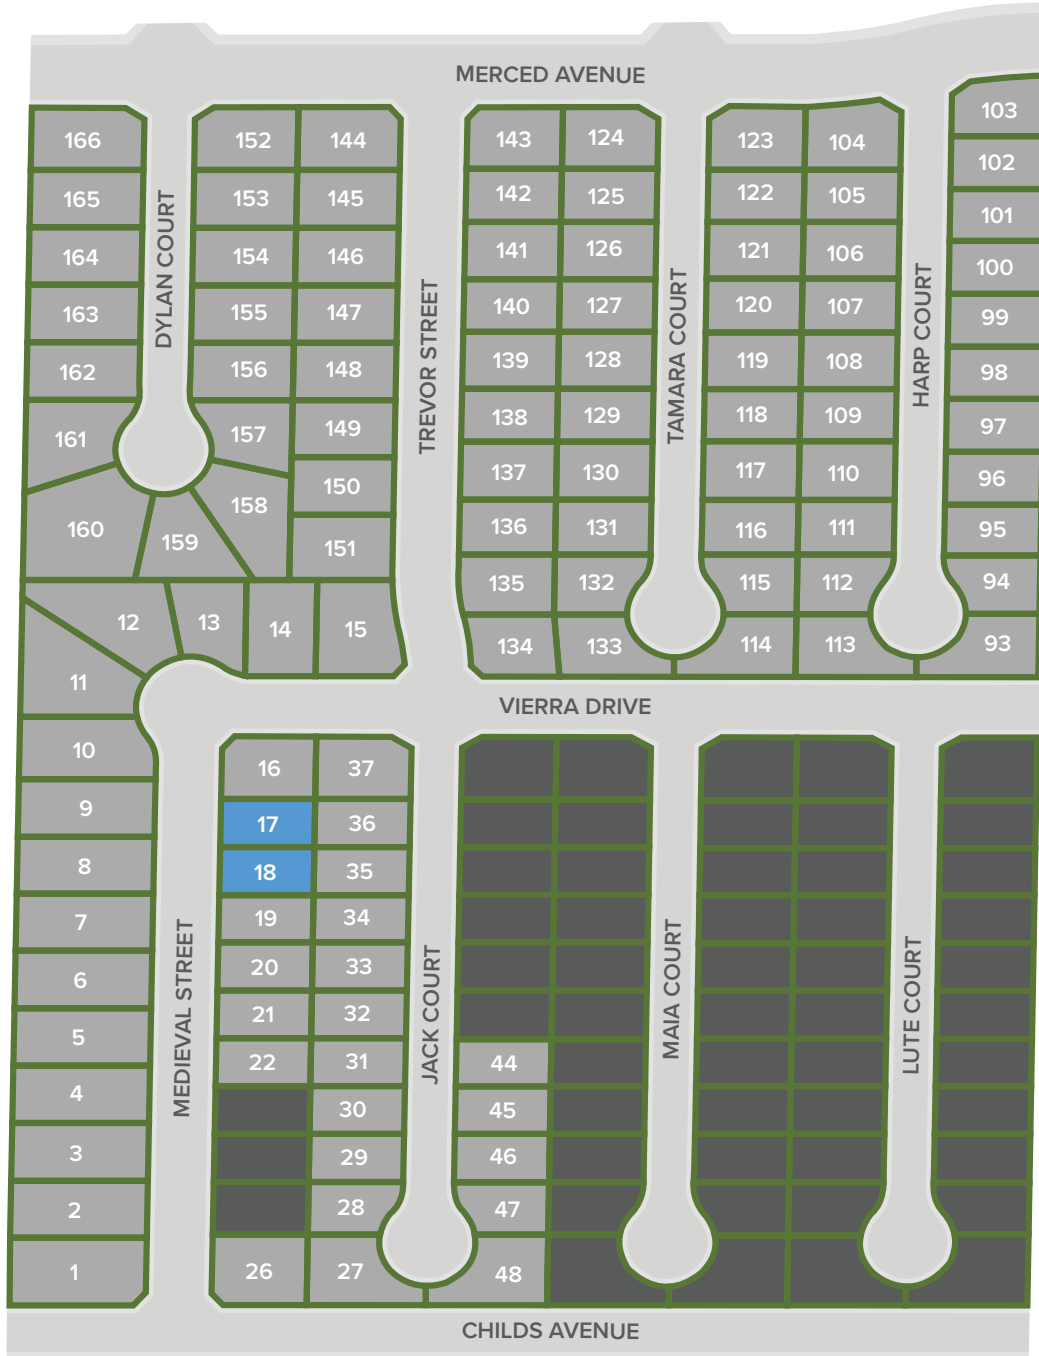

# Community Site Map

Map is not drawn to scale.

Prices, plans, and terms are effective on the date of publication and subject to change without notice. Map is not to scale. Depictions of homes or other features are artist conceptions. Hardscape, landscape, and other items shown may be decorator suggestions that are not included in the purchase price and availability may vary. Plans to build out this neighborhood as proposed are subject to change without notice. Owned and offered for sale by BMCH California, LLC, BMC Realty Advisors, Inc. Real Estate Broker, License #01920450. General Contractor, License #971581. ©2021 Century Communities, Inc.