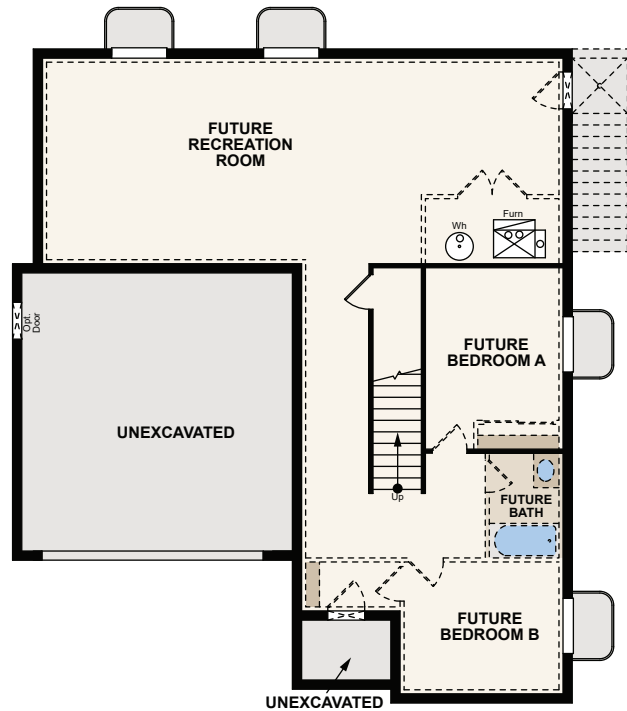

# WOOD HOLLOW

HUNTINGTON | 39208

APPROX. 3,670 SQ. FT. | 2,450 SQ. FT. | TWO-STORY  
3-5 BEDROOMS | 2.5-3 BATHROOMS | 2 to 3 BAY GARAGE

ELEVATION S

ELEVATION A

ELEVATION B

ELEVATION C

[CenturyCommunities.com/Utah](https://www.centurycommunities.com/Utah) | 801.653.3536

# WOOD HOLLOW

HUNTINGTON | 39208

APPROX. 3,670 SQ. FT. | 2,450 SQ. FT. | TWO-STORY  
 3-5 BEDROOMS | 2.5-3 BATHROOMS | 2 to 3 BAY GARAGE

CenturyCommunities.com/Utah | 801.653.3536

A HOME FOR  
**EVERY DREAM**<sup>SM</sup>

# WOOD HOLLOW

HUNTINGTON | 39208

APPROX. 3,670 SQ. FT. | 2,450 SQ. FT. | TWO-STORY  
3-5 BEDROOMS | 2.5-3 BATHROOMS | 2 to 3 BAY GARAGE

OPT. WALKOUT BASEMENT

UNFINISHED BASEMENT

[CenturyCommunities.com/Utah](http://CenturyCommunities.com/Utah) | 801.653.3536