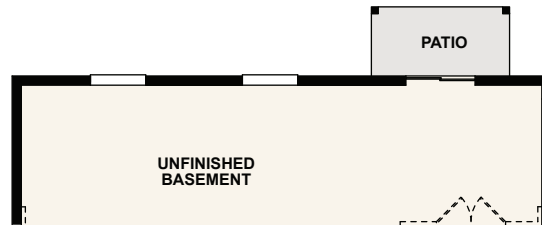

WOOD HOLLOW

HUNTINGTON | 39208

APPROX. 3,670 SQ. FT. | 2,450 SQ. FT. | TWO-STORY
3-5 BEDROOMS | 2.5-3 BATHROOMS | 2 to 3 BAY GARAGE

OPT. WALKOUT BASEMENT