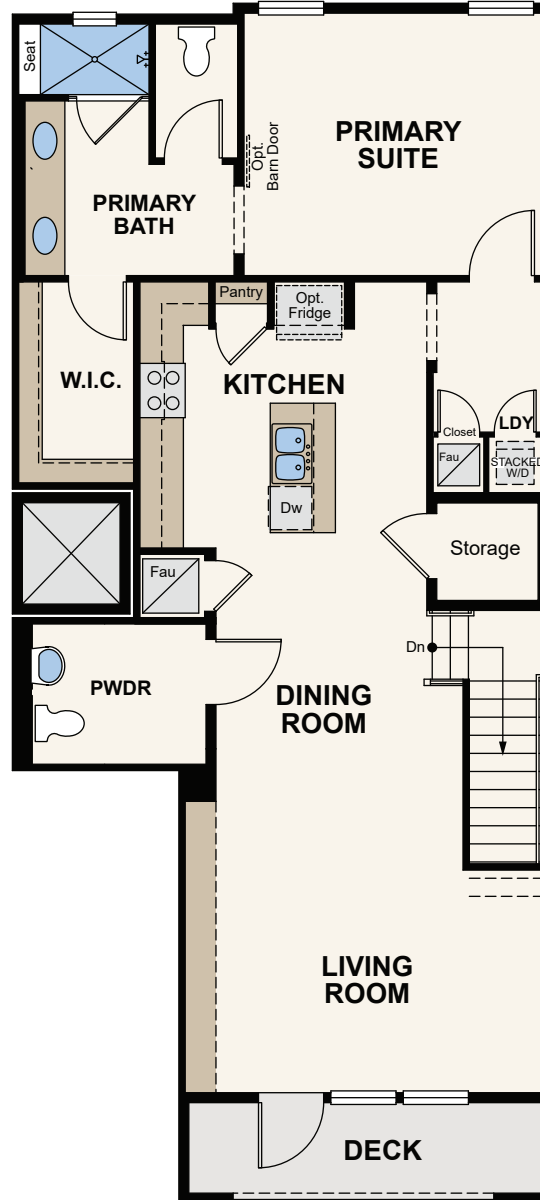

## THE PENTHOUSE - Plan 2

1,515 SQ. FT. | SINGLE-LEVEL PENTHOUSE | 2 BEDROOMS | 2 BATHROOMS | 1 BAY GARAGE

**FLAT A 5 PLEX**

**FLAT A 6 PLEX**

**FLAT A 7 PLEX**

**FLAT A 8 PLEX**

Price, plans and terms are effective on the date of publication and subject to change without notice. Depictions of homes or other features are conceptual. Decorative items and other items shown may be decorator suggestions that are not included in the purchase price and availability may vary. Persons in photos do not reflect racial preference and housing is open to all without regard to race, color, religion, sex, handicap, familial status, or national origin. ©2021 Century Communities.

# Floor Plans

FIRST FLOOR

SECOND FLOOR

Price, plans and terms are effective on the date of publication and subject to change without notice. Depictions of homes or other features are conceptual. Decorative items and other items shown may be decorator suggestions that are not included in the purchase price and availability may vary. Persons in photos do not reflect racial preference and housing is open to all without regard to race, color, religion, sex, handicap, familial status, or national origin. ©2021 Century Communities.