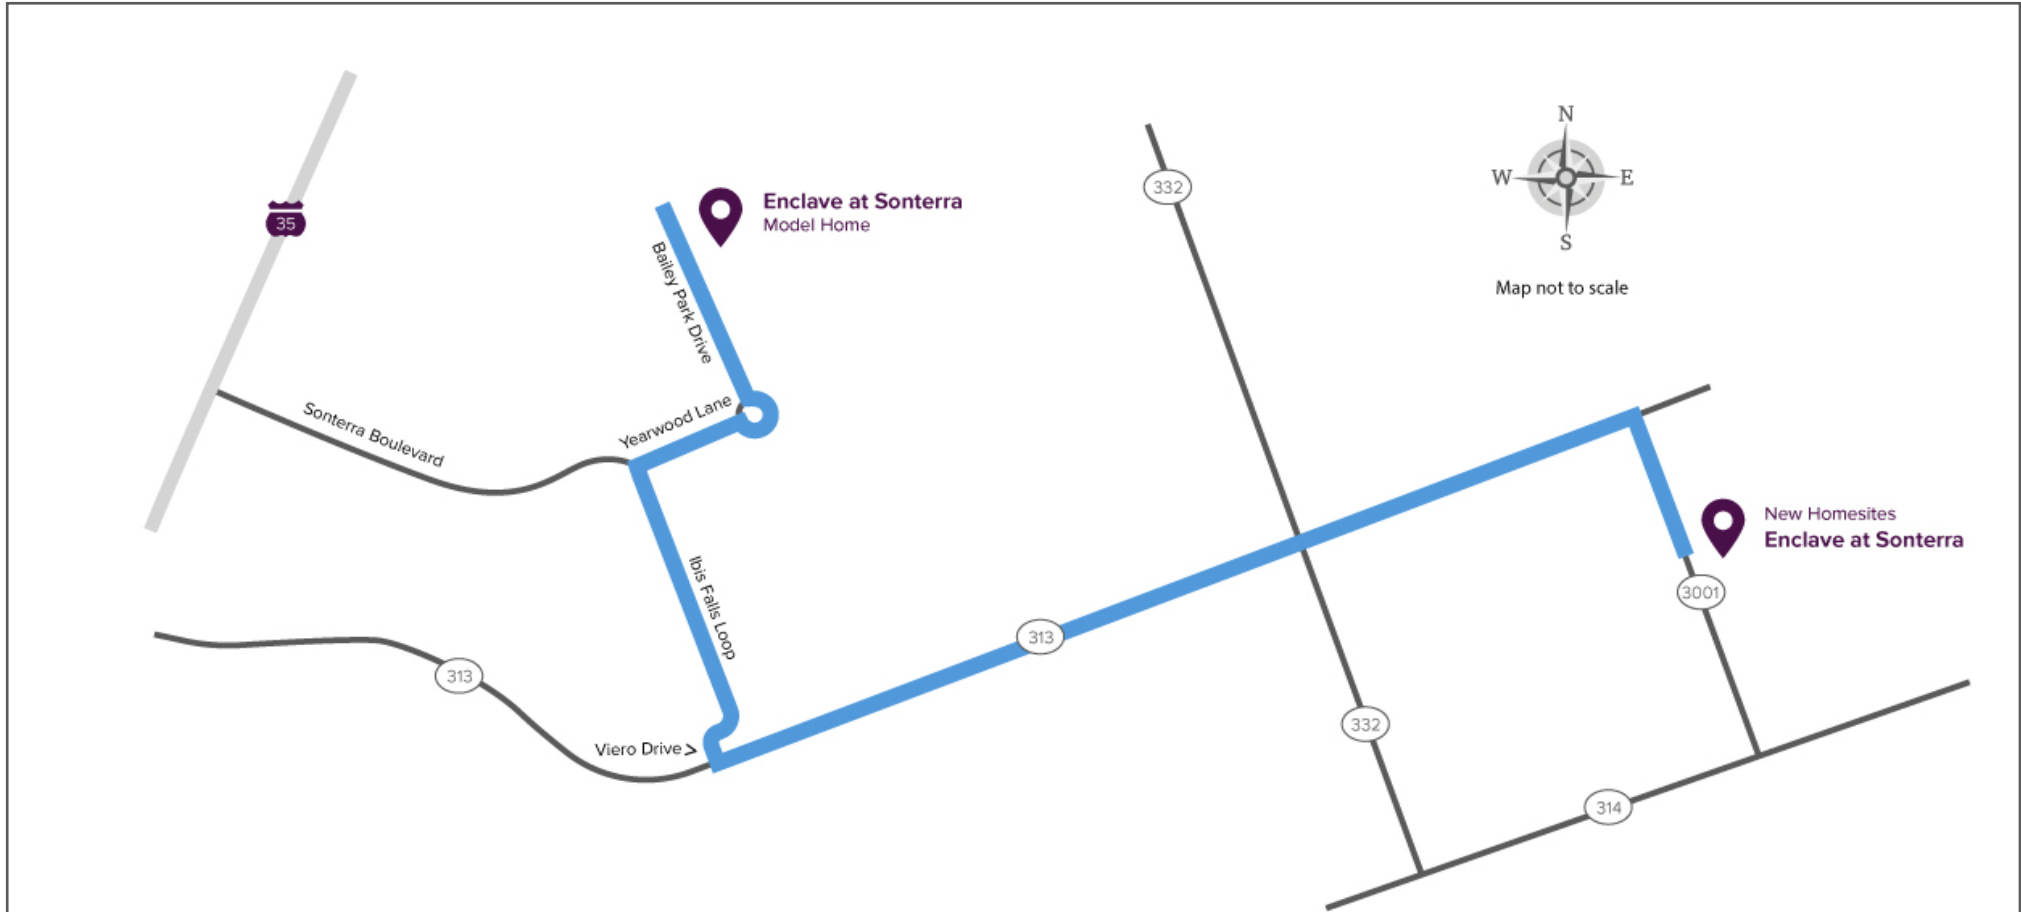

## The Enclave At Sonterra

Prices, plans, and terms are effective on the date of publication and subject to change without notice. Map is not to scale. ©2020 CenturyCommunities, Inc. REV. 06.21.21

Our model home is located at:  
**508 Bailey Park Drive, Jarrell, TX 76537**

To get from the model to our section, take Bailey Park Drive to Sonterra Boulevard and turn right. Take the first left onto Ibis Falls Loop; follow it around to Viero Drive and turn left onto CR 313. Take CR 313 straight back to CR 3001. Turn right and our homesites will be to your left.