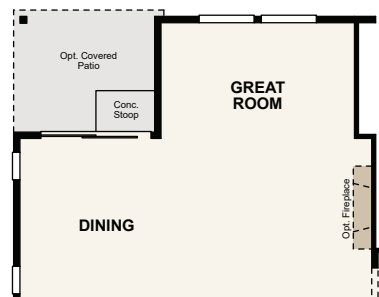

ENCLAVE AT PINE GROVE

THE ELIOT (RESIDENCE 40122)

ONE-STORY | 1,685 - 2,909 SQ. FT. | 3-4 BED | 2-3 BATH | 2-3 BAY GARAGE

OPT. EXTENDED PATIO

OPT. CHEF'S KITCHEN

OPT. FINISHED BASEMENT PLAN W/ EXTENDED GREAT ROOM

OPT. KITCHEN ISLAND

OPT. EXTENDED GREAT ROOM W/ STD STOOP

OPT. FIREPLACE

OPT. STUDY

40122 A

40122 B

40122 C

Floor Plans