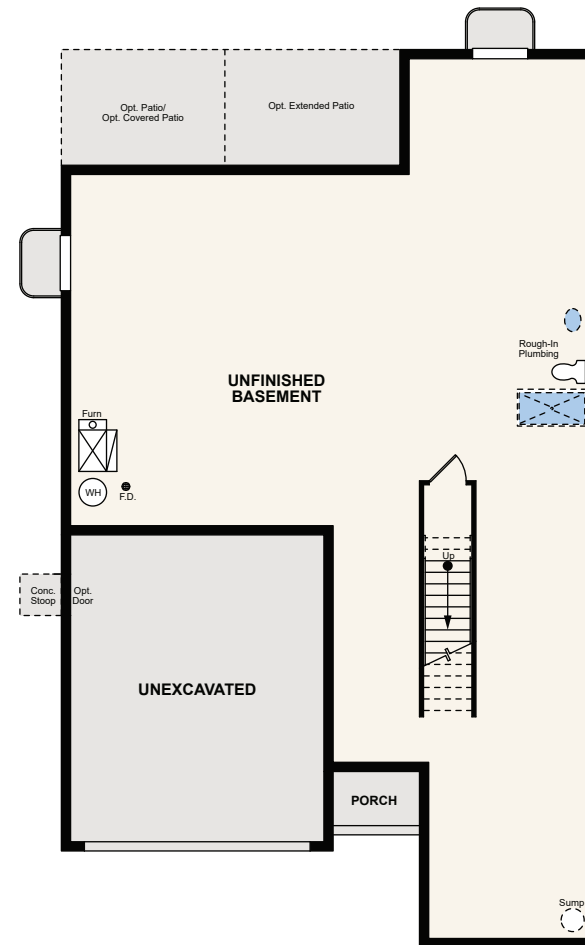

ENCLAVE AT PINE GROVE

THE ELIOT (RESIDENCE 40122)

ONE-STORY | 1,685 - 2,909 SQ. FT. | 3-4 BED | 2-3 BATH | 2-3 BAY GARAGE

OPT. EXTENDED PATIO

OPT. CHEF'S KITCHEN

OPT. FINISHED BASEMENT PLAN W/ EXTENDED GREAT ROOM

OPT. KITCHEN ISLAND

OPT. EXTENDED GREAT ROOM W/ STD STOOP

OPT. FIREPLACE

OPT. STUDY

40122 A

40122 B

40122 C

Floor Plans

FIRST FLOOR

BASEMENT PLANS

OPT. FINISHED BASEMENT

Seller reserves the right to make changes or modifications to plans, amenities, maps, plan specifications, materials, features, and colors without notice. Maps, plans, landscaping and elevation renderings are artist's conceptions, are not to scale, and may not accurately depict the homes or lots as they are built. These illustrations may depict options and features that are not standard on all models. Optional features may be included in the purchase, and if included, will vary according to size and location of the lot. Exterior treatments, square footages, window locations, and room configurations may vary with elevation. Model home interior decorating, options, landscaping, fencing, and other amenities are for display purposes only. All marketing material is for illustrative purposes only and not a part of a legal contract. Square footages are approximate. All prices, plans, standard features, specifications, options, availability and estimated delivery dates are subject to change without prior notice. Additional restrictions may apply. See a New Home Counsellor for further details. Depictions of homes or other features are conceptual. Decorative items and other items shown may be decorator suggestions that are not included in the purchase price and availability may vary. Persons in photos do not reflect racial preference and housing is open to all without regard to race, color, religion, sex, handicap, familial status, or national origin. ©2020 Century Communities.