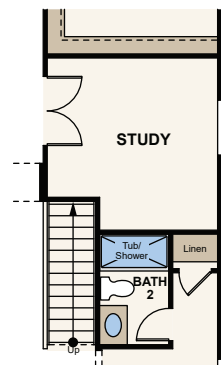

ENCLAVE AT PINE GROVE

THE ELIOT (RESIDENCE 40122)

ONE-STORY | 1,685 - 2,909 SQ. FT. | 3-4 BED | 2-3 BATH | 2-3 BAY GARAGE

OPT. EXTENDED PATIO

OPT. CHEF'S KITCHEN

OPT. FINISHED BASEMENT PLAN W/ EXTENDED GREAT ROOM

OPT. KITCHEN ISLAND

OPT. EXTENDED GREAT ROOM W/ STD STOOP

OPT. FIREPLACE

OPT. STUDY

40122 A

40122 B

40122 C

Floor Plans