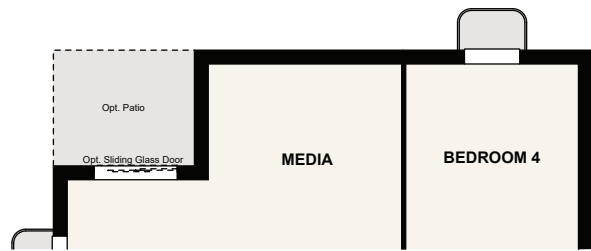

ENCLAVE AT PINE GROVE

THE ELIOT (RESIDENCE 40122)

ONE-STORY | 1,685 - 2,909 SQ. FT. | 3-4 BED | 2-3 BATH | 2-3 BAY GARAGE

OPT. EXTENDED PATIO

OPT. CHEF'S KITCHEN

OPT. FINISHED BASEMENT PLAN W/ EXTENDED GREAT ROOM

OPT. KITCHEN ISLAND

OPT. EXTENDED GREAT ROOM W/ STD STOOP

OPT. FIREPLACE

OPT. STUDY

40122 A

40122 B

40122 C

Floor Plans