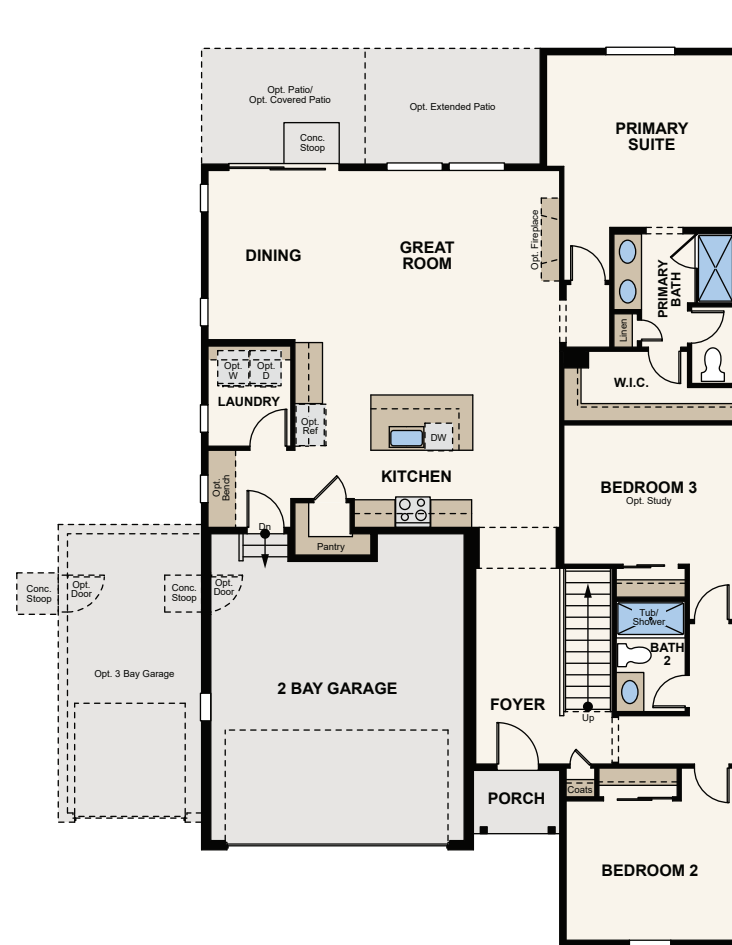

ENCLAVE AT PINE GROVE

THE ELIOT (RESIDENCE 40122)

ONE-STORY | 1,685 - 2,909 SQ. FT. | 3-4 BED | 2-3 BATH | 2-3 BAY GARAGE

OPT. EXTENDED PATIO

OPT. CHEF'S KITCHEN

OPT. FINISHED BASEMENT PLAN W/ EXTENDED GREAT ROOM

OPT. KITCHEN ISLAND

OPT. EXTENDED GREAT ROOM W/ STD STOOP

OPT. FIREPLACE

OPT. STUDY

40122 A

40122 B

40122 C

Floor Plans

FIRST FLOOR

BASEMENT PLANS

OPT. FINISHED BASEMENT

Seller reserves the right to make changes or modifications to plans, amenities, maps, plan specifications, materials, features, and colors without notice. Maps, plans, landscaping and elevation renderings are artist's conceptions, are not to scale, and may not accurately depict the homes or lots as they are built. These illustrations may depict options and features that are not standard on all models. Optional features may be included in the purchase, and if included, will vary according to size and location of the lot. Exterior treatments, square footages, window locations, and room configurations may vary with elevation. Model home interior decorating, options, landscaping, fencing, and other amenities are for display purposes only. All marketing material is for illustrative purposes only and not a part of a legal contract. Square footages are approximate. All prices, plans, standard features, specifications, options, availability and estimated delivery dates are subject to change without prior notice. Additional restrictions may apply. See a New Home Counsellor for further details. Depictions of homes or other features are conceptual. Decorative items and other items shown may be decorator suggestions that are not included in the purchase price and availability may vary. Persons in photos do not reflect racial preference and housing is open to all without regard to race, color, religion, sex, handicap, familial status, or national origin. ©2020 Century Communities.