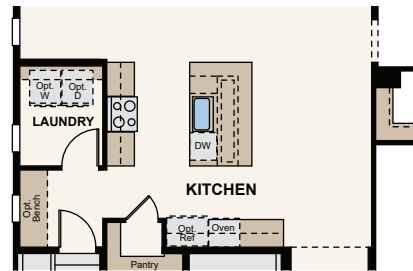

ENCLAVE AT PINE GROVE

THE ELIOT (RESIDENCE 40122)

ONE-STORY | 1,685 - 2,909 SQ. FT. | 3-4 BED | 2-3 BATH | 2-3 BAY GARAGE

OPT. EXTENDED PATIO

OPT. CHEF'S KITCHEN

OPT. FINISHED BASEMENT PLAN W/ EXTENDED GREAT ROOM

OPT. KITCHEN ISLAND

OPT. EXTENDED GREAT ROOM W/ STD STOOP

OPT. FIREPLACE

OPT. STUDY

40122 A

40122 B

40122 C

Floor Plans