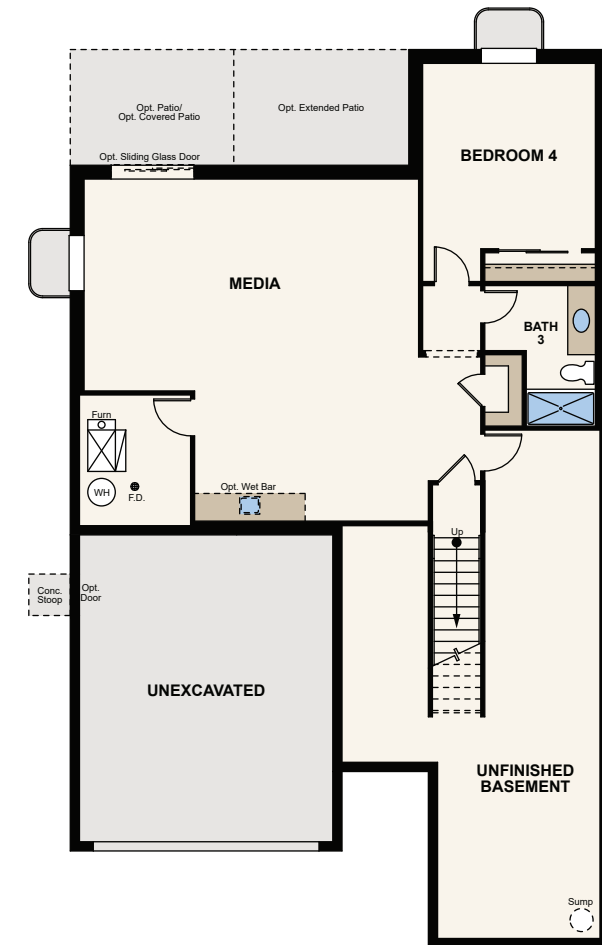

ENCLAVE AT PINE GROVE

THE ELIOT (RESIDENCE 40122)

ONE-STORY | 1,685 - 2,909 SQ. FT. | 3-4 BED | 2-3 BATH | 2-3 BAY GARAGE

OPT. EXTENDED PATIO

OPT. CHEF'S KITCHEN

OPT. FINISHED BASEMENT PLAN W/ EXTENDED GREAT ROOM

OPT. KITCHEN ISLAND

OPT. EXTENDED GREAT ROOM W/ STD STOOP

OPT. FIREPLACE

OPT. STUDY

40122 A

40122 B

40122 C

Floor Plans

FIRST FLOOR

BASEMENT PLANS

OPT. FINISHED BASEMENT

Seller reserves the right to make changes or modifications to plans, amenities, maps, plan specifications, materials, features, and colors without notice. Maps, plans, landscaping and elevation renderings are artist's conceptions, are not to scale, and may not accurately depict the homes or lots as they are built. These illustrations may depict options and features that are not standard on all models. Optional features may be included in the purchase, and if included, will vary according to size and location of the lot. Exterior treatments, square footages, window locations, and room configurations may vary with elevation. Model home interior decorating, options, landscaping, fencing, and other amenities are for display purposes only. All marketing material is for illustrative purposes only and not a part of a legal contract. Square footages are approximate. All prices, plans, standard features, specifications, options, availability and estimated delivery dates are subject to change without prior notice. Additional restrictions may apply. See a New Home Counsellor for further details. Depictions of homes or other features are conceptual. Decorative items and other items shown may be decorator suggestions that are not included in the purchase price and availability may vary. Persons in photos do not reflect racial preference and housing is open to all without regard to race, color, religion, sex, handicap, familial status, or national origin. ©2020 Century Communities.