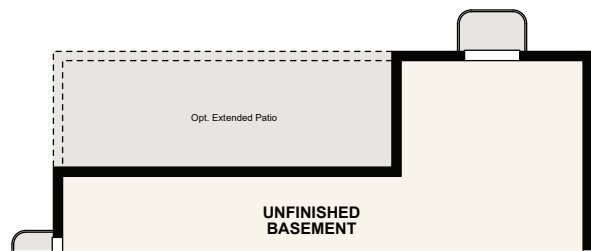

ENCLAVE AT PINE GROVE

THE ELIOT (RESIDENCE 40122)

ONE-STORY | 1,685 - 2,909 SQ. FT. | 3-4 BED | 2-3 BATH | 2-3 BAY GARAGE

OPT. EXTENDED PATIO

OPT. CHEF'S KITCHEN

OPT. FINISHED BASEMENT PLAN W/ EXTENDED GREAT ROOM

OPT. KITCHEN ISLAND

OPT. EXTENDED GREAT ROOM W/ STD STOOP

OPT. FIREPLACE

OPT. STUDY

40122 A

40122 B

40122 C

Floor Plans