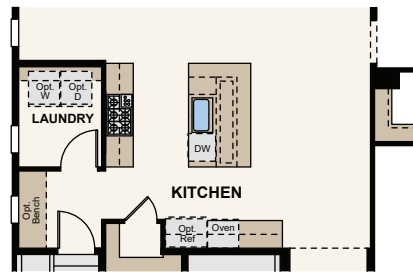

ENCLAVE AT PINE GROVE

THE ELIOT (RESIDENCE 40122)

ONE-STORY | 1,685 - 2,909 SQ. FT. | 3-4 BED | 2-3 BATH | 2-3 BAY GARAGE

OPT. EXTENDED PATIO

OPT. CHEF'S KITCHEN

OPT. FINISHED BASEMENT PLAN W/ EXTENDED GREAT ROOM

OPT. KITCHEN ISLAND

OPT. EXTENDED GREAT ROOM W/ STD STOOP

OPT. FIREPLACE

OPT. STUDY

40122 A

40122 B

40122 C

Floor Plans