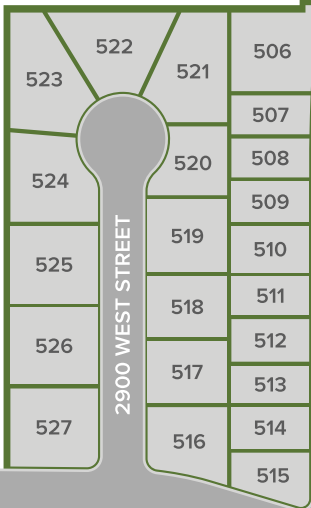

2700 SOUTH STREET

501
MODEL

PARKING
LOT

503

2675 WEST STREET

3000 WEST STREET

2900 WEST STREET

SHORELINE DRIVE

2850 SOUTH STREET

504

505

MAYBE STREET

437

436

435

434

SEASIDE DRIVE

423

422

421

420

425

426

427

428

429

430