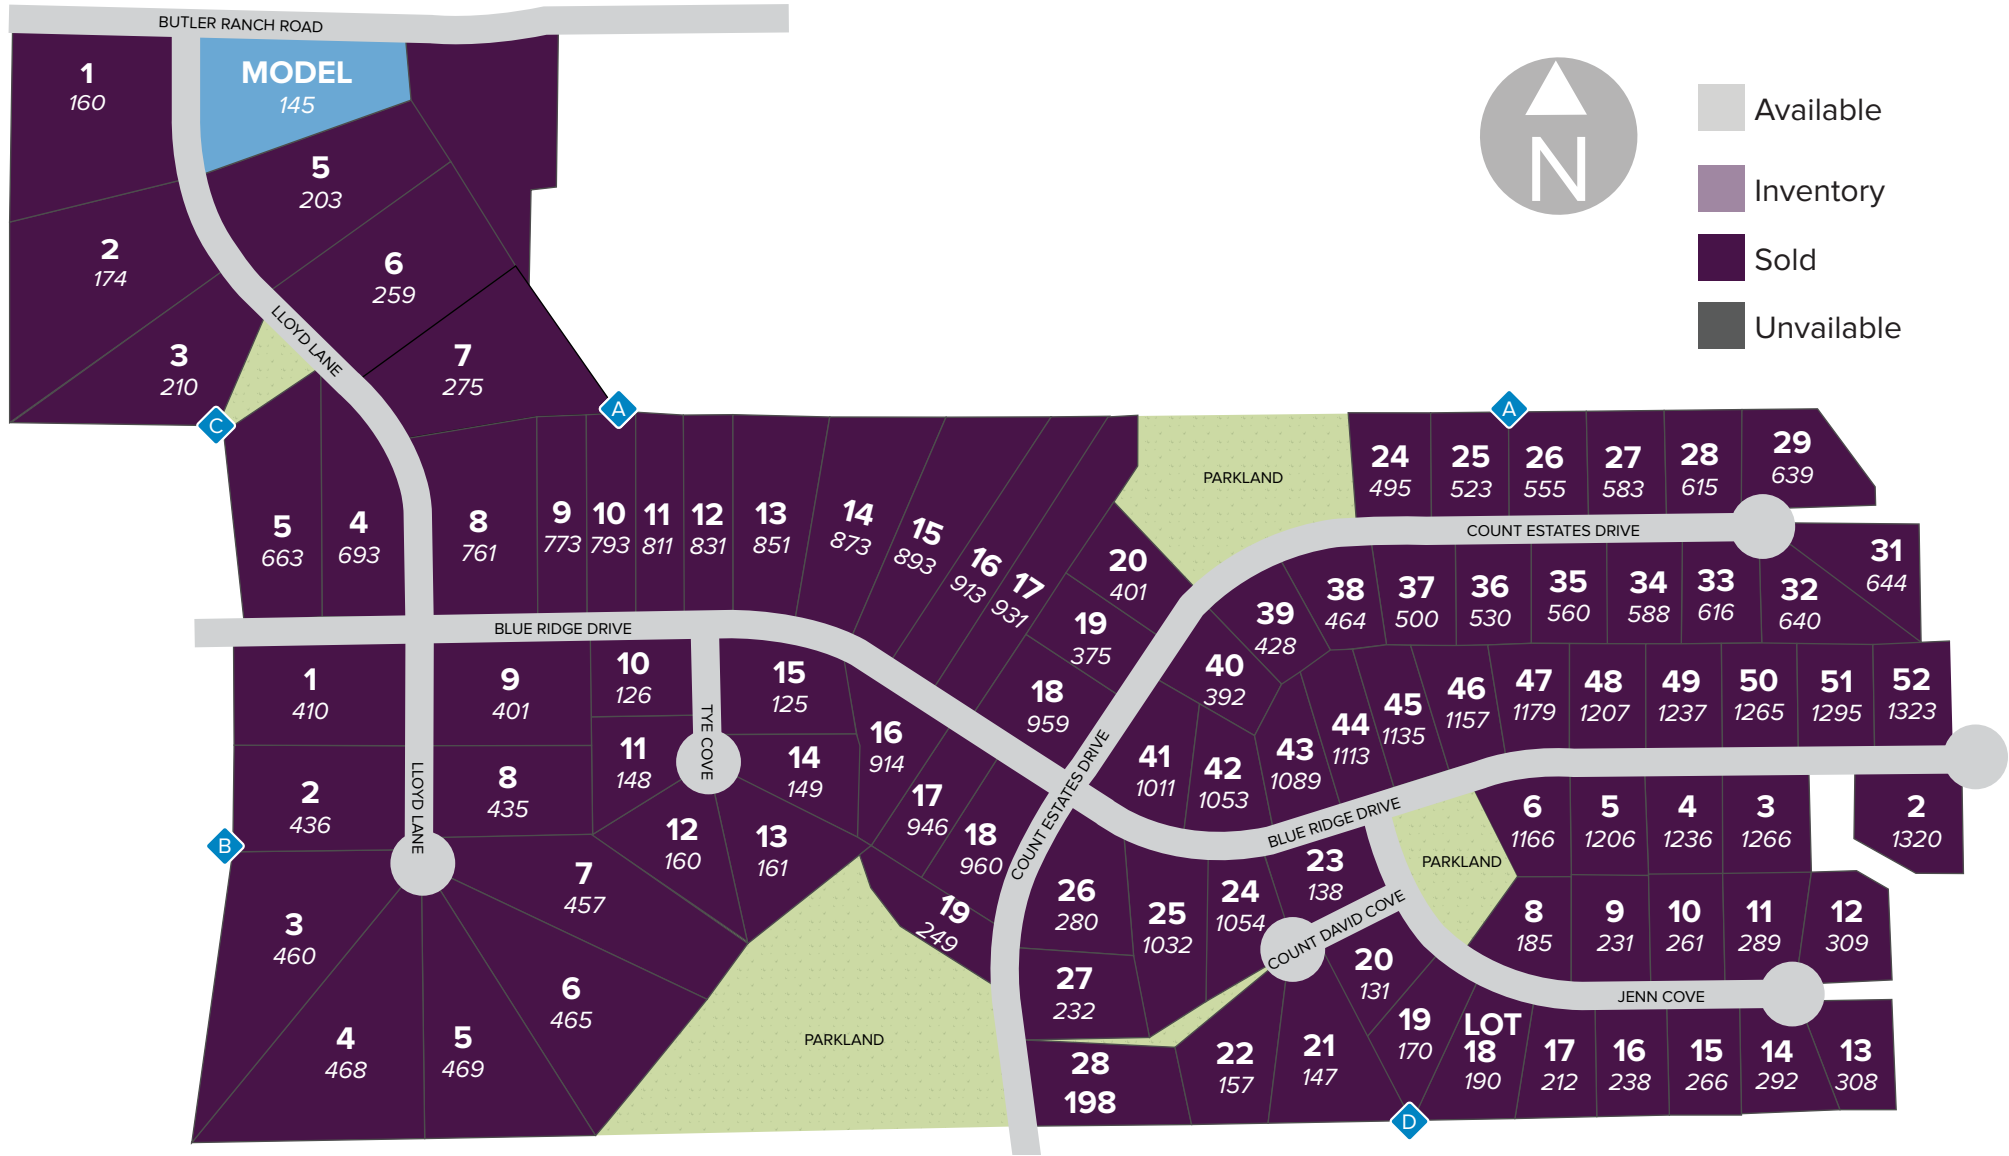

BUTLER RANCH ESTATES

DRIPPING SPRINGS, TX 78620

SITE PLAN

CenturyCommunities.com

512.809.4360