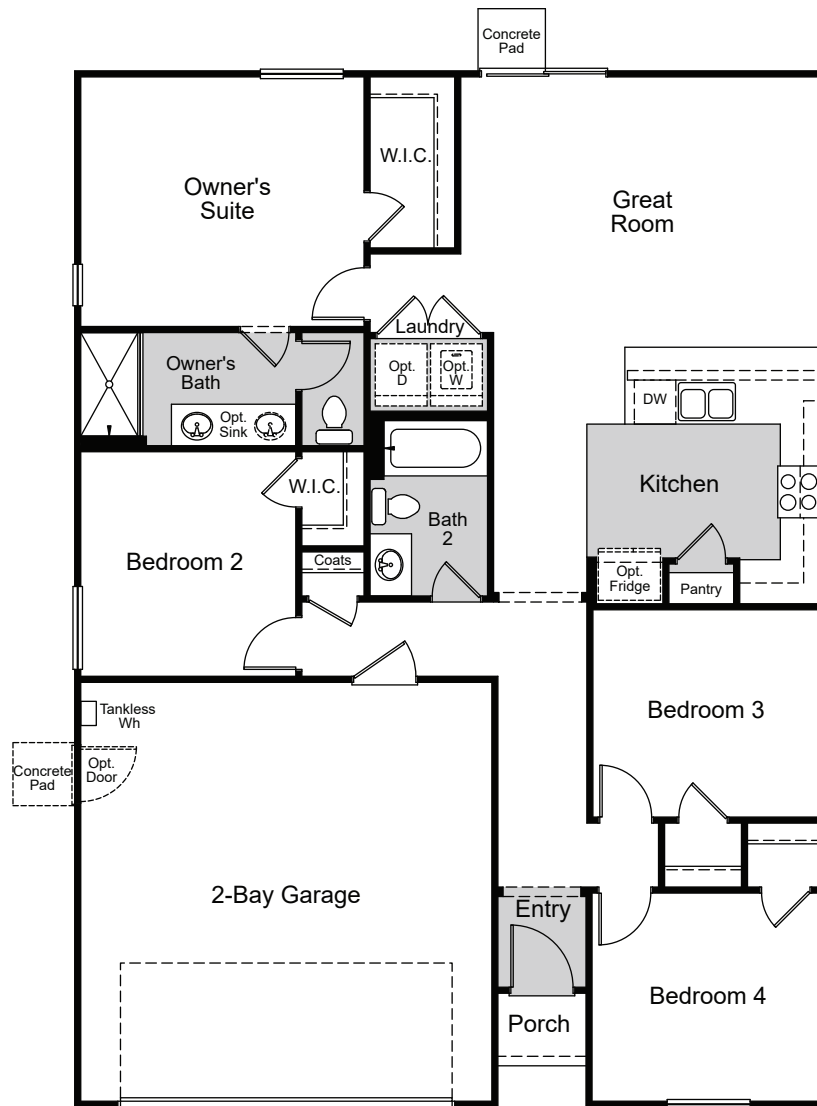

# SOLERA

## THE TOPAZ

1,385 SQ. FT. | SINGLE-STORY

4 BEDROOMS | 2 BATHROOMS | 2 BAY GARAGE

SPANISH

BUNGALOW

COTTAGE

CenturyCommunities.com | 209.290.2040

A HOME FOR  
EVERY DREAM<sup>SM</sup>

## THE TOPAZ

1,385 SQ. FT. | SINGLE-STORY

4 BEDROOMS | 2 BATHROOMS | 2 BAY GARAGE

FLOOR PLAN

CenturyCommunities.com | 209.290.2040

A HOME FOR  
EVERY DREAM<sup>SM</sup>

Price, plans and terms are effective on the date of publication and subject to change without notice. Depictions of homes or other features are conceptual. Decorative items and other items shown may be decorator suggestions that are not included in the purchase price and availability may vary. Persons in photos do not reflect racial preference and housing is open to all without regard to race, color, religion, sex, handicap, familial status, or national origin. ©2019 Century Communities.