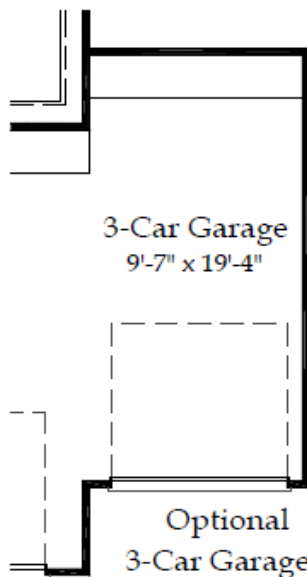

POLO RANCH

Elevation L

Elevation M

Elevation N

HEWITT
1,588 SQ FT, 3 BED, 2 BATH

HEWITT

1,588 SQ. FT. | ONE-STORY

3 BEDROOMS | 2 BATHROOMS | 2 CAR GARAGE

Optional Water Closet
@ Owner's Bath

3-Car Garage
9'-7" x 19'-4"

Optional
3-Car Garage

5' Garage
Storage
4'-7" x 19'-4"

Optional 5'
Garage Storage

Covered Patio

Optional Extended
Covered Patio

Dining