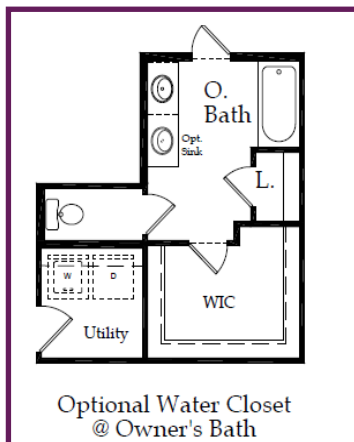

POLO RANCH

Elevation L

Elevation M

Elevation N

HEWITT
1,588 SQ FT, 3 BED, 2 BATH

HEWITT

1,588 SQ. FT. | ONE-STORY

3 BEDROOMS | 2 BATHROOMS | 2 CAR GARAGE

OPTIONS

Optional Water Closet
@ Owner's Bath W/ Separate
Garden Tub & Shower

Optional Water Closet
@ Owner's Bath W/
Walk-In Shower

Optional Water Closet
@ Owner's Bath W/
Garden Tub W/ Shower

NOW STANDARD

Optional Water Closet
@ Owner's Bath

3-Car Garage
9'-7" x 19'-4"

Optional
3-Car Garage

5' Garage
Storage
4'-7" x 19'-4"

Optional 5'
Garage Storage

Covered Patio

Optional Extended
Covered Patio

Dining