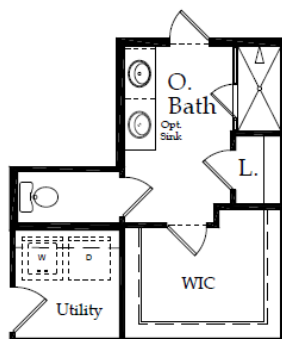

POLO RANCH

Elevation L

Elevation M

Elevation N

HEWITT
1,588 SQ FT, 3 BED, 2 BATH

HEWITT

1,588 SQ. FT. | ONE-STORY

3 BEDROOMS | 2 BATHROOMS | 2 CAR GARAGE

OPTIONS

Optional Water Closet
@ Owner's Bath W/ Separate
Garden Tub & Shower

Optional Water Closet
@ Owner's Bath W/
Walk-In Shower

Optional Water Closet
@ Owner's Bath W/
Garden Tub W/ Shower

NOW STANDARD

Optional Water Closet
@ Owner's Bath

3-Car Garage
9'-7" x 19'-4"

Optional
3-Car Garage

5' Garage
Storage
4'-7" x 19'-4"

Optional 5'
Garage Storage

Covered Patio

Optional Extended
Covered Patio

Dining