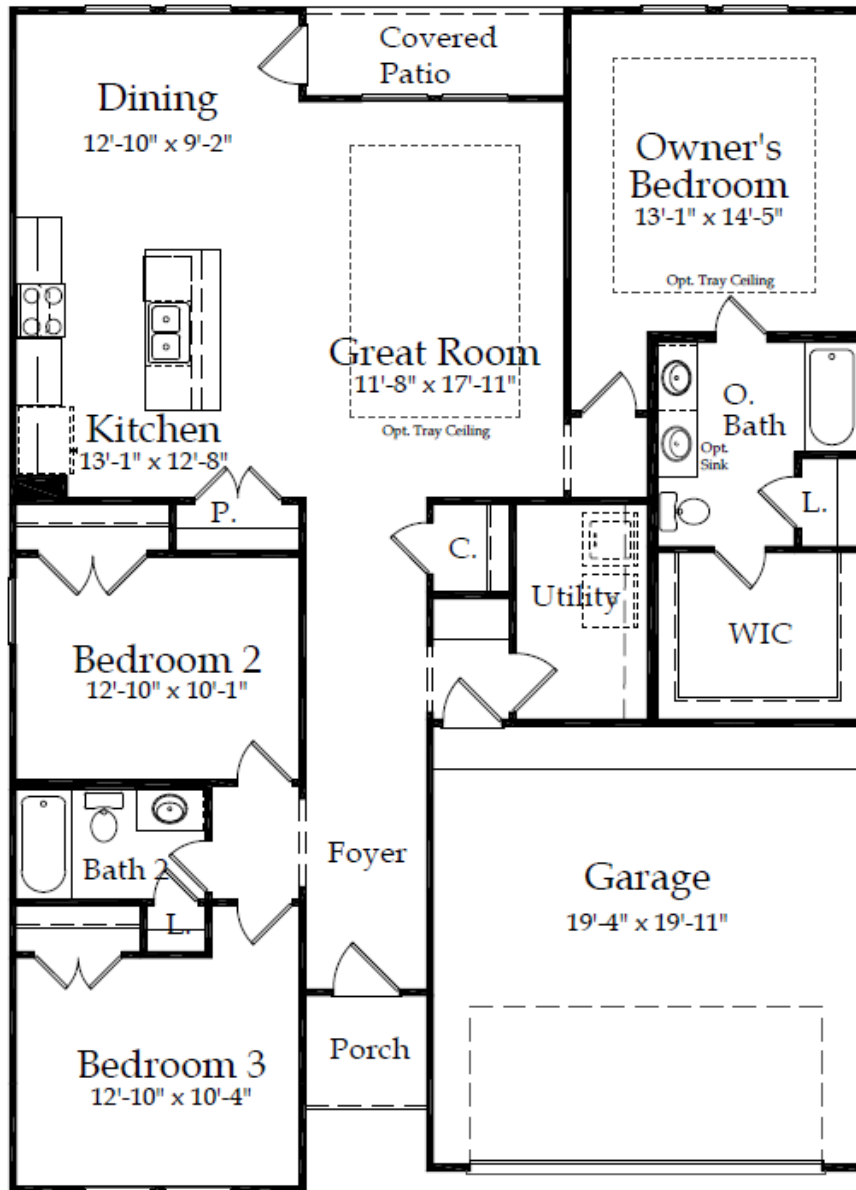

POLO RANCH

Elevation L

Elevation M

Elevation N

HEWITT
1,588 SQ FT, 3 BED, 2 BATH

HEWITT

1,588 SQ. FT. | ONE-STORY

3 BEDROOMS | 2 BATHROOMS | 2 CAR GARAGE

OPTIONS

Optional Water Closet
@ Owner's Bath W/ Separate
Garden Tub & Shower

Optional Water Closet
@ Owner's Bath W/
Walk-In Shower

Optional Water Closet
@ Owner's Bath W/
Garden Tub W/ Shower

NOW STANDARD

Optional Water Closet
@ Owner's Bath

3-Car Garage
9'-7" x 19'-4"

Optional
3-Car Garage

5' Garage
Storage
4'-7" x 19'-4"

Optional 5'
Garage Storage

Covered Patio

Optional Extended
Covered Patio

Dining

Owners
Bedroom