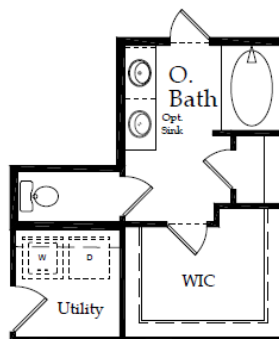

POLO RANCH

Elevation L

Elevation M

Elevation N

HEWITT
1,588 SQ FT, 3 BED, 2 BATH

HEWITT

1,588 SQ. FT. | ONE-STORY

3 BEDROOMS | 2 BATHROOMS | 2 CAR GARAGE

OPTIONS

Optional Water Closet
@ Owner's Bath W/ Separate
Garden Tub & Shower

Optional Water Closet
@ Owner's Bath W/
Walk-In Shower

Optional Water Closet
@ Owner's Bath W/
Garden Tub W/ Shower

NOW STANDARD

Optional Water Closet
@ Owner's Bath

3-Car Garage
9'-7" x 19'-4"

Optional
3-Car Garage

5' Garage
Storage
4'-7" x 19'-4"

Optional 5'
Garage Storage

Covered Patio

Optional Extended
Covered Patio

Dining