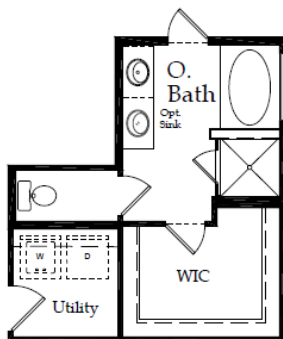

POLO RANCH

Elevation L

Elevation M

Elevation N

HEWITT
1,588 SQ FT, 3 BED, 2 BATH

HEWITT

1,588 SQ. FT. | ONE-STORY

3 BEDROOMS | 2 BATHROOMS | 2 CAR GARAGE

OPTIONS

Optional Water Closet
@ Owner's Bath W/ Separate
Garden Tub & Shower

Optional Water Closet
@ Owner's Bath W/
Walk-In Shower

Optional Water Closet
@ Owner's Bath W/
Garden Tub W/ Shower

NOW STANDARD

Optional Water Closet
@ Owner's Bath

3-Car Garage
9'-7" x 19'-4"

Optional
3-Car Garage

5' Garage
Storage
4'-7" x 19'-4"

Optional 5'
Garage Storage

Covered Patio

Optional Extended
Covered Patio

Dining