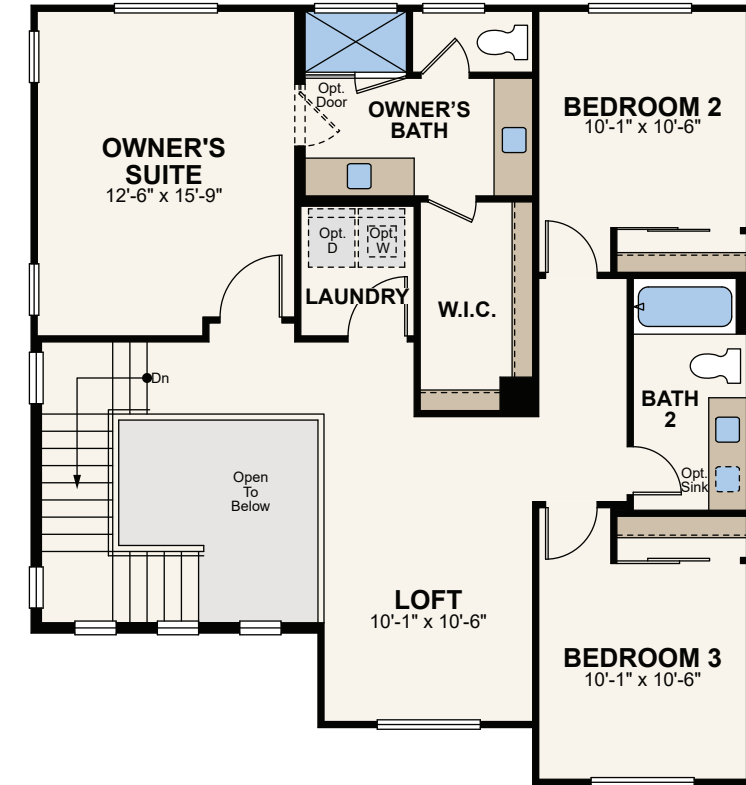

CRAIG RANCH

RESIDENCE 1792

1,792 SQ.FT. | 3-4 BEDROOMS | 2.5 BATHS | 2 BAY GARAGES

SANTA BARBARA

SOUTHERN ITALIAN

TUSCAN

Floor Plan

FIRST FLOOR PRELIMINARY

SECOND FLOOR PRELIMINARY

OPT. BEDROOM 4

Seller reserves the right to make changes or modifications to plans, amenities, maps, plan specifications, materials, features, and colors without notice. Maps, plans, landscaping and elevation renderings are artist's conceptions, are not to scale, and may not accurately depict the homes or lots as they are built. These illustrations may depict options and features that are not standard on all models. Optional features may be included in the purchase, and if included, will vary according to size and location of the lot. Exterior treatments, square footages, window locations, and room configurations may vary with elevation. Model home interior decorating, options, landscaping, fencing, and other amenities are for display purposes only. All marketing material is for illustrative purposes only and not a part of a legal contract. Square footages are approximate. All prices, plans, standard features, specifications, options, availability and estimated delivery dates are subject to change without prior notice. Additional restrictions may apply. See a New Home Counsellor for further details. Depictions of homes or other features are conceptual. Decorative items and other items shown may be decorator suggestions that are not included in the purchase price and availability may vary. Persons in photos do not reflect racial preference and housing is open to all without regard to race, color, religion, sex, handicap, familial status, or national origin. ©2020 Century Communities.