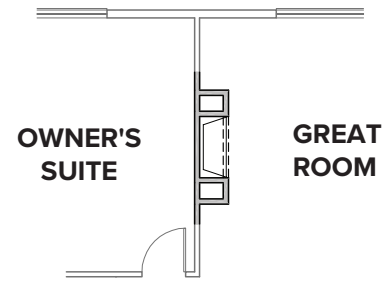

HOMESTEAD AT CRYSTAL VALLEY

OPTIONAL EXPANDED
GARAGE 2

OPTIONAL EXPANDED
GARAGE 1

OPTIONAL FIREPLACE

OWNER'S SUITE GREAT ROOM

OPTIONAL STUDY

PLAN AT
CRAWL SPACE

OPTIONAL 3RD
BAY GARAGE

720.822.8500

CenturyCommunities.com

HOMESTEAD AT
CRYSTAL VALLEY

THE PALISADE
RESIDENCE 39102

HOMESTEAD AT CRYSTAL VALLEY

THE PALISADE

APPROX. 1,640 SQ. FT. | RANCH
3 BEDROOMS | 2 BATHROOMS | 2 BAY GARAGE

PRELIMINARY