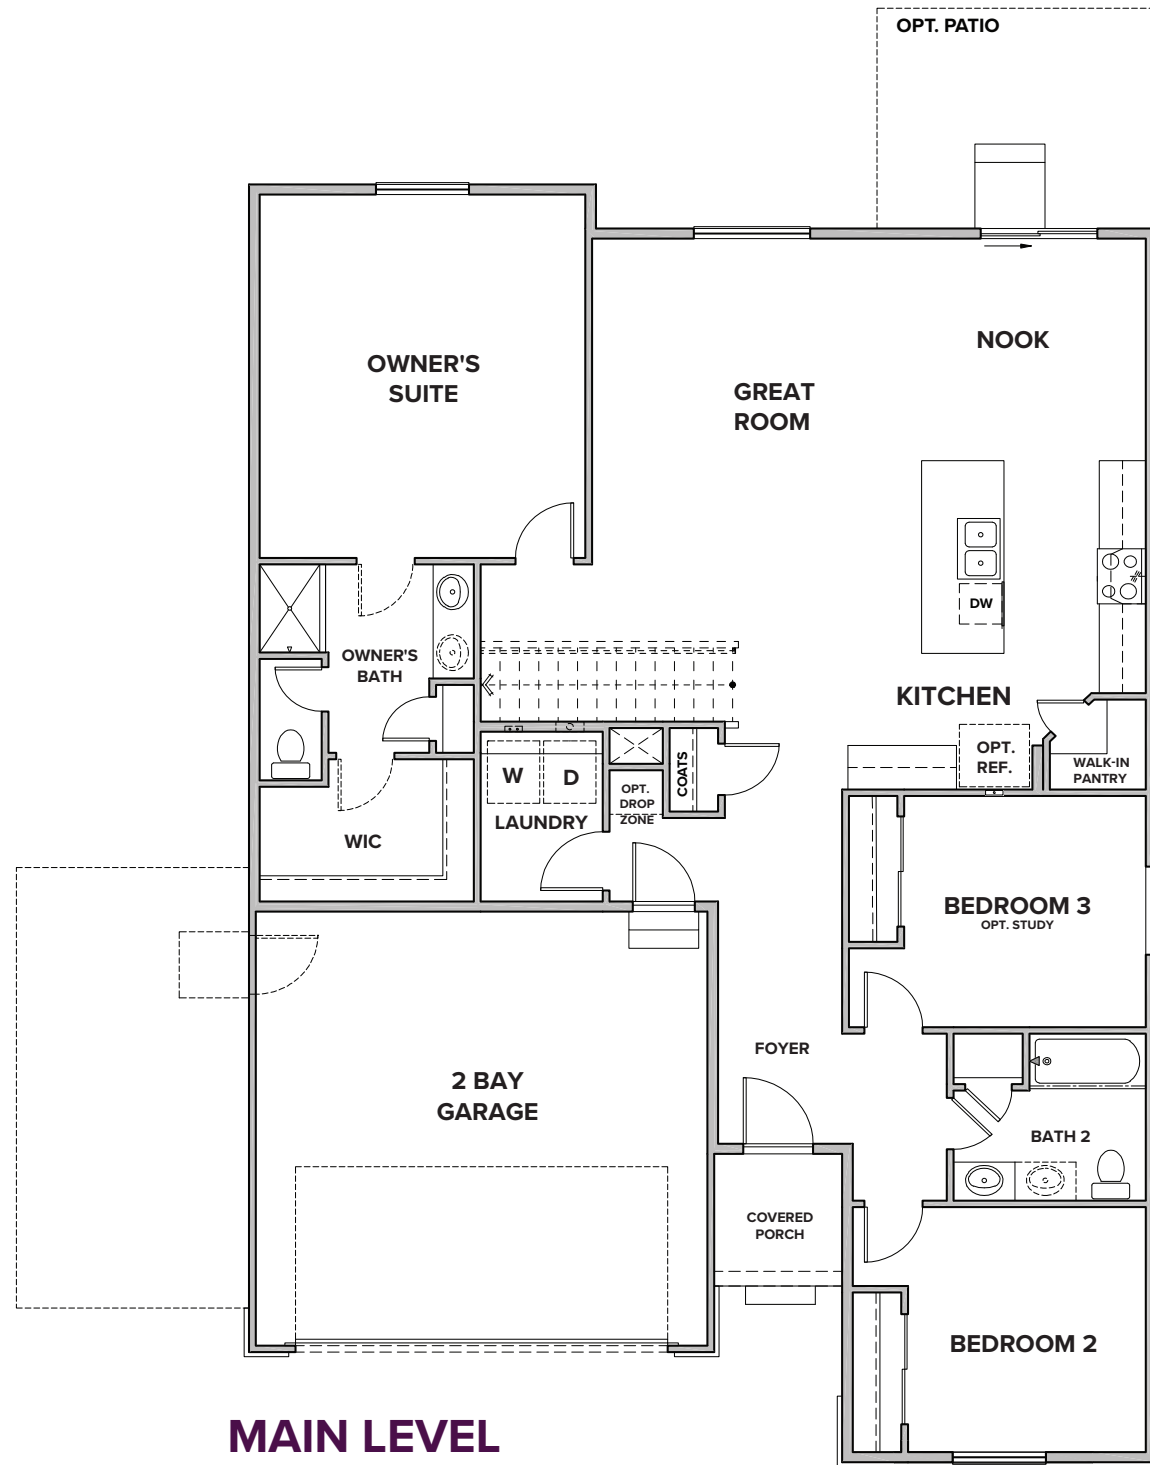

HOMESTEAD AT CRYSTAL VALLEY

THE PALISADE

APPROX. 1,640 SQ. FT. | RANCH
3 BEDROOMS | 2 BATHROOMS | 2 BAY GARAGE

PRELIMINARY