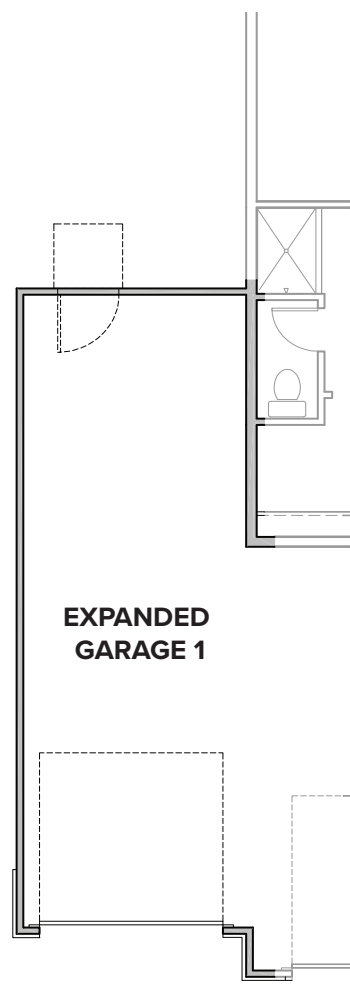

HOMESTEAD AT CRYSTAL VALLEY

OPTIONAL EXPANDED
GARAGE 2

OPTIONAL EXPANDED
GARAGE 1

OPTIONAL FIREPLACE

OWNER'S SUITE GREAT ROOM

OPTIONAL STUDY

PLAN AT
CRAWL SPACE

OPTIONAL 3RD
BAY GARAGE

720.822.8500

CenturyCommunities.com

HOMESTEAD AT
CRYSTAL VALLEY

THE PALISADE
RESIDENCE 39102

HOMESTEAD AT CRYSTAL VALLEY

THE PALISADE

APPROX. 1,640 SQ. FT. | RANCH
3 BEDROOMS | 2 BATHROOMS | 2 BAY GARAGE

PRELIMINARY