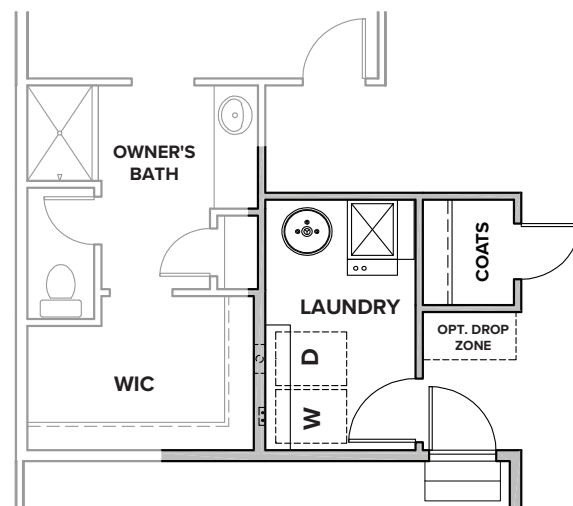

HOMESTEAD AT CRYSTAL VALLEY

OPTIONAL EXPANDED
GARAGE 2

OPTIONAL EXPANDED
GARAGE 1

OPTIONAL FIREPLACE

OWNER'S SUITE GREAT ROOM

OPTIONAL STUDY

PLAN AT
CRAWL SPACE

OPTIONAL 3RD
BAY GARAGE

720.822.8500

CenturyCommunities.com

HOMESTEAD AT
CRYSTAL VALLEY

THE PALISADE
RESIDENCE 39102

HOMESTEAD AT CRYSTAL VALLEY

THE PALISADE

APPROX. 1,640 SQ. FT. | RANCH
3 BEDROOMS | 2 BATHROOMS | 2 BAY GARAGE

PRELIMINARY