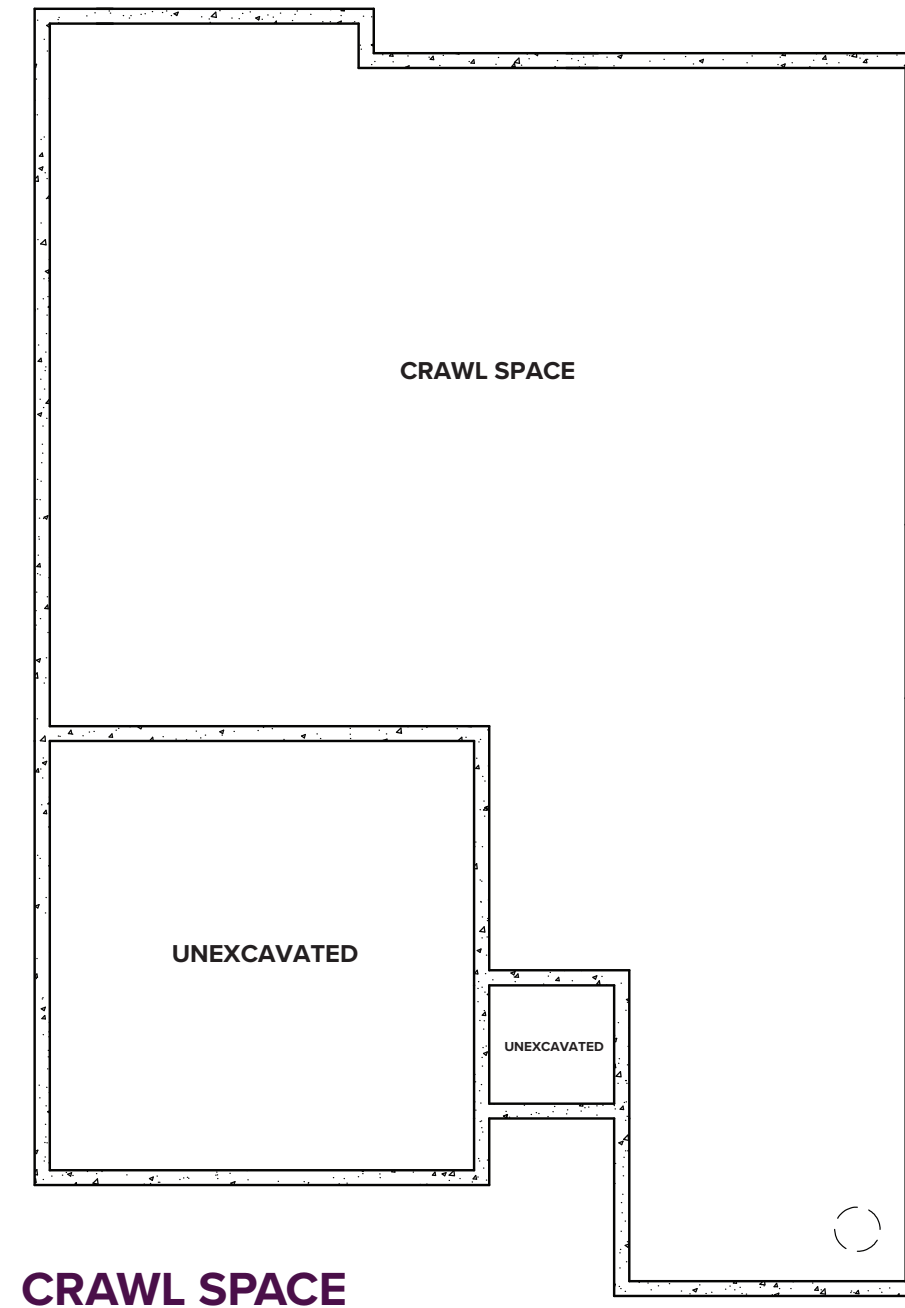

HOMESTEAD AT CRYSTAL VALLEY

THE PALISADE

APPROX. 1,640 SQ. FT. | RANCH
3 BEDROOMS | 2 BATHROOMS | 2 BAY GARAGE

PRELIMINARY