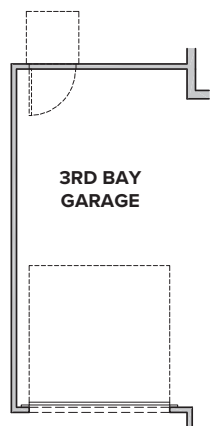

HOMESTEAD AT CRYSTAL VALLEY

OPTIONAL EXPANDED
GARAGE 2

OPTIONAL EXPANDED
GARAGE 1

OPTIONAL FIREPLACE

OWNER'S SUITE GREAT ROOM

OPTIONAL STUDY

PLAN AT
CRAWL SPACE

OPTIONAL 3RD
BAY GARAGE

720.822.8500

CenturyCommunities.com

HOMESTEAD AT
CRYSTAL VALLEY

THE PALISADE
RESIDENCE 39102

HOMESTEAD AT CRYSTAL VALLEY

THE PALISADE

APPROX. 1,640 SQ. FT. | RANCH
3 BEDROOMS | 2 BATHROOMS | 2 BAY GARAGE

PRELIMINARY