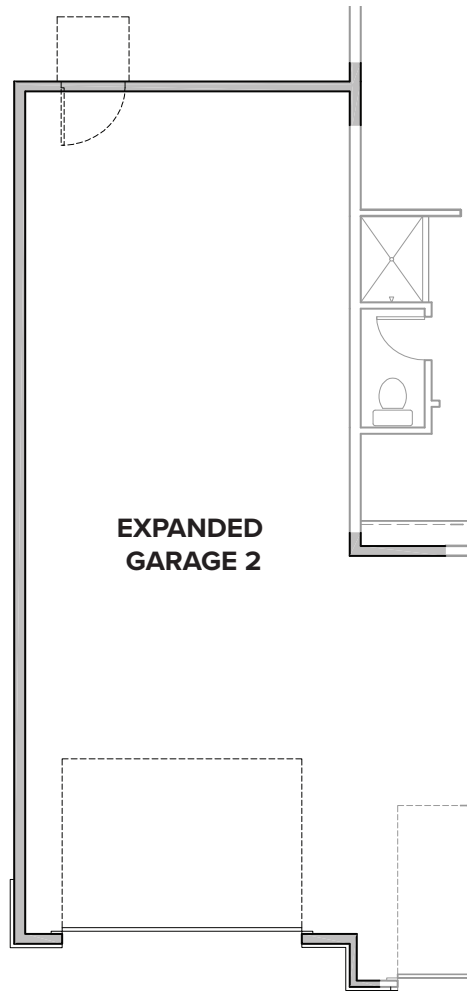

HOMESTEAD AT CRYSTAL VALLEY

OPTIONAL EXPANDED
GARAGE 2

OPTIONAL EXPANDED
GARAGE 1

OPTIONAL FIREPLACE

OWNER'S SUITE GREAT ROOM

OPTIONAL STUDY

PLAN AT
CRAWL SPACE

OPTIONAL 3RD
BAY GARAGE

720.822.8500

CenturyCommunities.com

HOMESTEAD AT
CRYSTAL VALLEY

THE PALISADE
RESIDENCE 39102

HOMESTEAD AT CRYSTAL VALLEY

THE PALISADE

APPROX. 1,640 SQ. FT. | RANCH
3 BEDROOMS | 2 BATHROOMS | 2 BAY GARAGE

PRELIMINARY