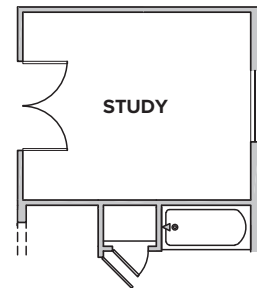

HOMESTEAD AT CRYSTAL VALLEY

OPTIONAL EXPANDED
GARAGE 2

OPTIONAL EXPANDED
GARAGE 1

OPTIONAL FIREPLACE

OWNER'S SUITE GREAT ROOM

OPTIONAL STUDY

PLAN AT
CRAWL SPACE

OPTIONAL 3RD
BAY GARAGE

720.822.8500

CenturyCommunities.com

HOMESTEAD AT
CRYSTAL VALLEY

THE PALISADE
RESIDENCE 39102

HOMESTEAD AT CRYSTAL VALLEY

THE PALISADE

APPROX. 1,640 SQ. FT. | RANCH
3 BEDROOMS | 2 BATHROOMS | 2 BAY GARAGE

PRELIMINARY