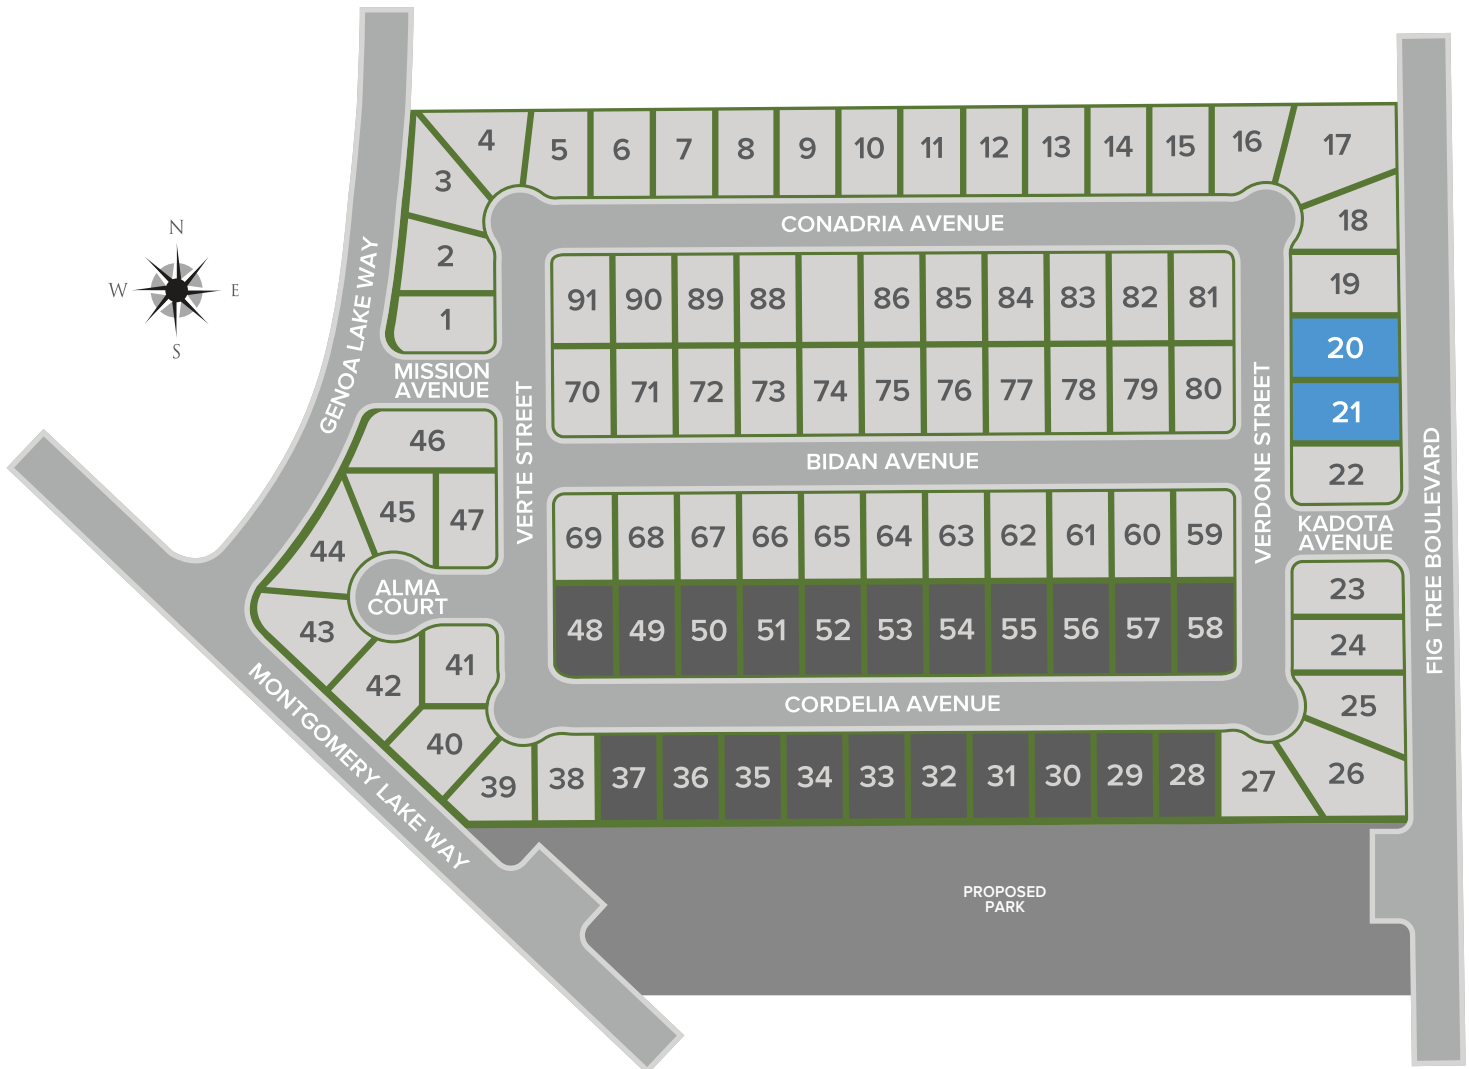

Pheasant Run

SITE PLAN

CenturyCommunities.com/CentralCalifornia

Seller reserves the right to make changes or modifications to plans, amenities, maps, plan specifications, materials, features, and colors without notice. Maps, plans, landscaping and elevation renderings are artist's conceptions, are not to scale, and may not accurately depict the homes or lots as they are built. All marketing material is for illustrative purposes only and not a part of a legal contract. See a New Home Counsellor for further details. © 01/2020 Century Communities REV 07/21