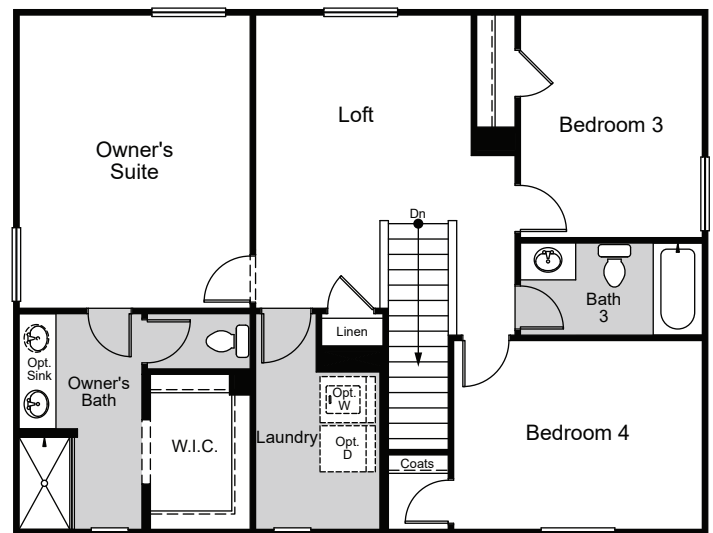

# SOLERA

## THE JARDIN

1,769 SQ. FT. | TWO-STORY

4 BEDROOMS | 3 BATHROOMS | LOFT | 2 BAY GARAGE

FIRST FLOOR

SECOND FLOOR

CenturyCommunities.com | 209.290.2040

A HOME FOR  
EVERY DREAM<sup>SM</sup>

Price, plans and terms are effective on the date of publication and subject to change without notice. Depictions of homes or other features are conceptual. Decorative items and other items shown may be decorator suggestions that are not included in the purchase price and availability may vary. Persons in photos do not reflect racial preference and housing is open to all without regard to race, color, religion, sex, handicap, familial status, or national origin. ©2019 Century Communities.