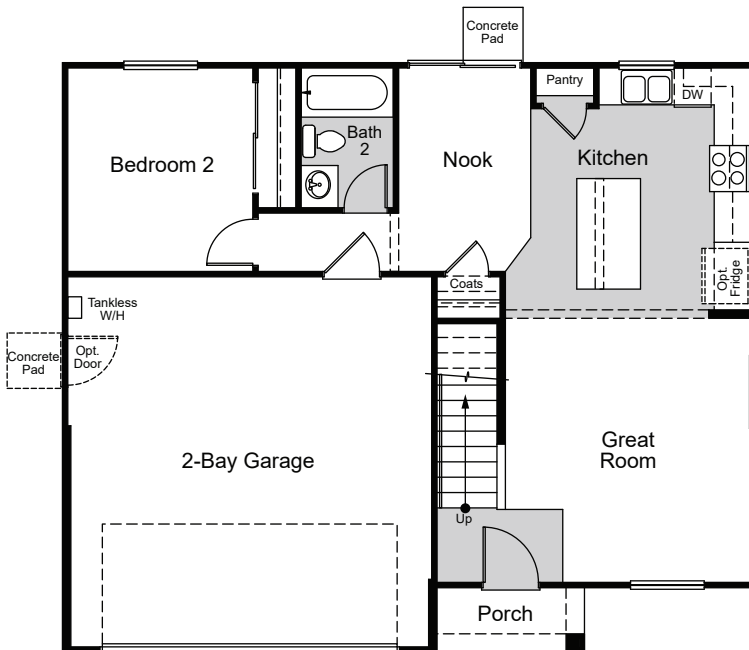

## THE JARDIN

1,769 SQ. FT. | TWO-STORY

4 BEDROOMS | 3 BATHROOMS | LOFT | 2 BAY GARAGE

SPANISH

BUNGALOW

COTTAGE

CenturyCommunities.com | 209.290.2040

A HOME FOR  
EVERY DREAM<sup>SM</sup>

## THE JARDIN

1,769 SQ. FT. | TWO-STORY

4 BEDROOMS | 3 BATHROOMS | LOFT | 2 BAY GARAGE

FIRST FLOOR

SECOND FLOOR

CenturyCommunities.com | 209.290.2040

A HOME FOR  
EVERY DREAM<sup>SM</sup>

Price, plans and terms are effective on the date of publication and subject to change without notice. Depictions of homes or other features are conceptual. Decorative items and other items shown may be decorator suggestions that are not included in the purchase price and availability may vary. Persons in photos do not reflect racial preference and housing is open to all without regard to race, color, religion, sex, handicap, familial status, or national origin. ©2019 Century Communities.