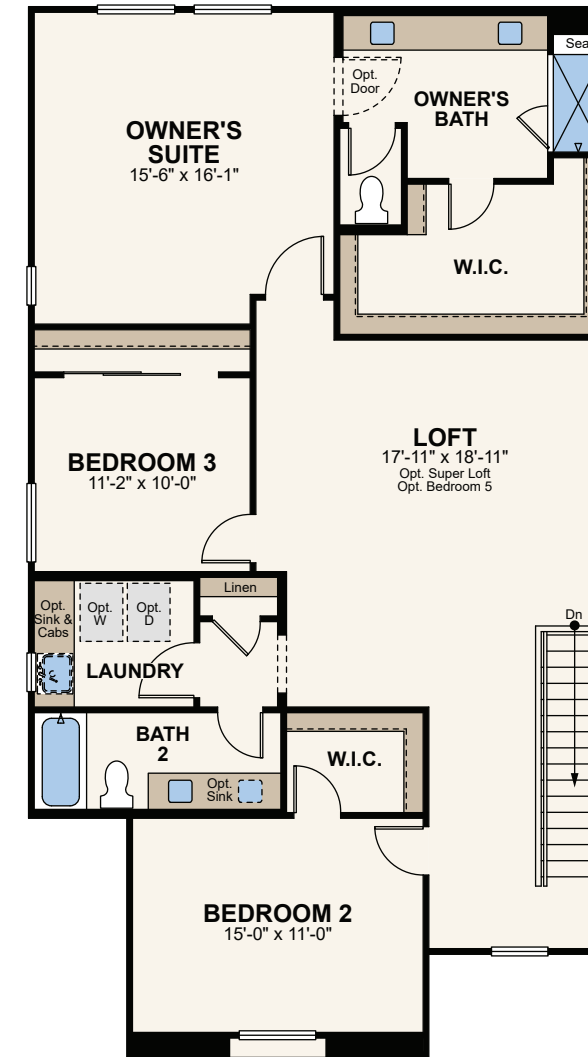

CRAIG RANCH

RESIDENCE 2525

2,525 SQ.FT. | 3-4 BEDROOMS | 2.5 BATHS | 2 BAY GARAGES

SANTA BARBARA

SOUTHERN ITALIAN

TUSCAN

Floor Plan

FIRST FLOOR PRELIMINARY

SECOND FLOOR PRELIMINARY

OPT. BEDROOM 4

OPT. LUXURY SHOWER

Seller reserves the right to make changes or modifications to plans, amenities, maps, plan specifications, materials, features, and colors without notice. Maps, plans, landscaping and elevation renderings are artist's conceptions, are not to scale, and may not accurately depict the homes or lots as they are built. These illustrations may depict options and features that are not standard on all models. Optional features may be included in the purchase, and if included, will vary according to size and location of the lot. Exterior treatments, square footages, window locations, and room configurations may vary with elevation. Model home interior decorating, options, landscaping, fencing, and other amenities are for display purposes only. All marketing material is for illustrative purposes only and not a part of a legal contract. Square footages are approximate. All prices, plans, standard features, specifications, options, availability and estimated delivery dates are subject to change without prior notice. Additional restrictions may apply. See a New Home Counsellor for further details. Depictions of homes or other features are conceptual. Decorative items and other items shown may be decorator suggestions that are not included in the purchase price and availability may vary. Persons in photos do not reflect racial preference and housing is open to all without regard to race, color, religion, sex, handicap, familial status, or national origin. ©2020 Century Communities.