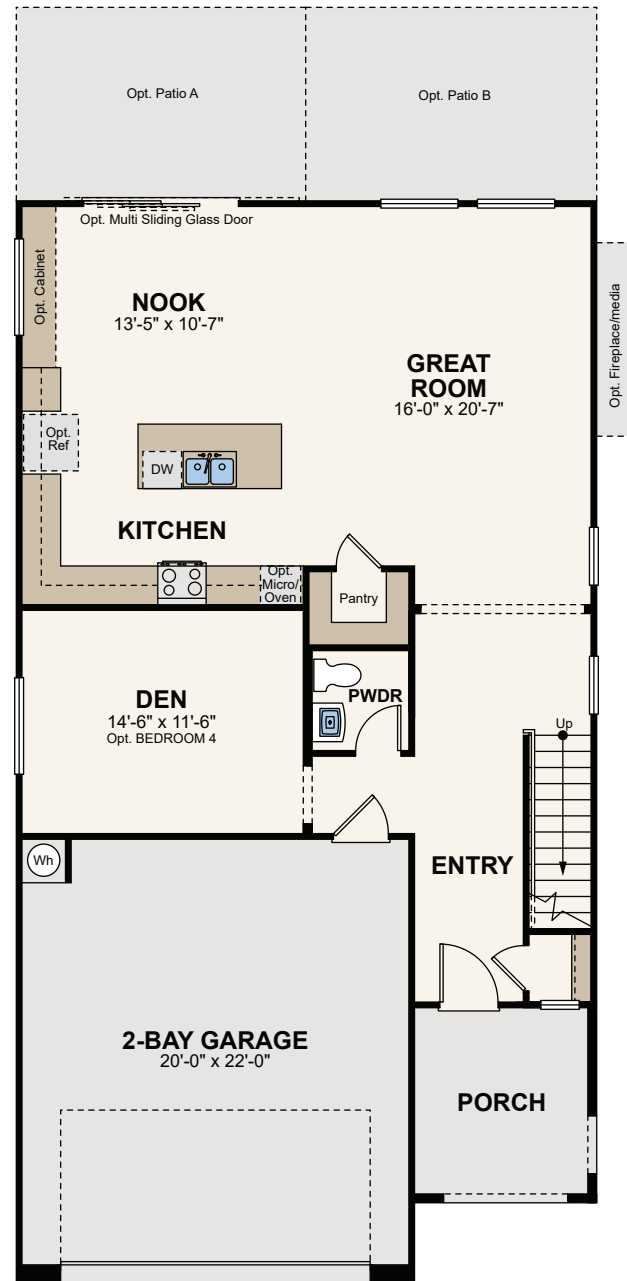

CRAIG RANCH

RESIDENCE 2525

2,525 SQ.FT. | 3-4 BEDROOMS | 2.5 BATHS | 2 BAY GARAGES

SANTA BARBARA

SOUTHERN ITALIAN

TUSCAN

Floor Plan

FIRST FLOOR PRELIMINARY

SECOND FLOOR PRELIMINARY

OPT. BEDROOM 4

OPT. LUXURY SHOWER

Seller reserves the right to make changes or modifications to plans, amenities, maps, plan specifications, materials, features, and colors without notice. Maps, plans, landscaping and elevation renderings are artist's conceptions, are not to scale, and may not accurately depict the homes or lots as they are built. These illustrations may depict options and features that are not standard on all models. Optional features may be included in the purchase, and if included, will vary according to size and location of the lot. Exterior treatments, square footages, window locations, and room configurations may vary with elevation. Model home interior decorating, options, landscaping, fencing, and other amenities are for display purposes only. All marketing material is for illustrative purposes only and not a part of a legal contract. Square footages are approximate. All prices, plans, standard features, specifications, options, availability and estimated delivery dates are subject to change without prior notice. Additional restrictions may apply. See a New Home Counsellor for further details. Depictions of homes or other features are conceptual. Decorative items and other items shown may be decorator suggestions that are not included in the purchase price and availability may vary. Persons in photos do not reflect racial preference and housing is open to all without regard to race, color, religion, sex, handicap, familial status, or national origin. ©2020 Century Communities.