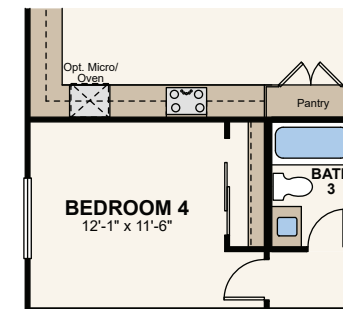

CRAIG RANCH

RESIDENCE 2525

2,525 SQ.FT. | 3-4 BEDROOMS | 2.5 BATHS | 2 BAY GARAGES

SANTA BARBARA

SOUTHERN ITALIAN

TUSCAN

Floor Plan

FIRST FLOOR PRELIMINARY

SECOND FLOOR PRELIMINARY

OPT. BEDROOM 4

OPT. LUXURY SHOWER

Seller reserves the right to make changes or modifications to plans, amenities, maps, plan specifications, materials, features, and colors without notice. Maps, plans, landscaping and elevation renderings are artist's conceptions, are not to scale, and may not accurately depict the homes or lots as they are built. These illustrations may depict options and features that are not standard on all models. Optional features may be included in the purchase, and if included, will vary according to size and location of the lot. Exterior treatments, square footages, window locations, and room configurations may vary with elevation. Model home interior decorating, options, landscaping, fencing, and other amenities are for display purposes only. All marketing material is for illustrative purposes only and not a part of a legal contract. Square footages are approximate. All prices, plans, standard features, specifications, options, availability and estimated delivery dates are subject to change without prior notice. Additional restrictions may apply. See a New Home Counsellor for further details. Depictions of homes or other features are conceptual. Decorative items and other items shown may be decorator suggestions that are not included in the purchase price and availability may vary. Persons in photos do not reflect racial preference and housing is open to all without regard to race, color, religion, sex, handicap, familial status, or national origin. ©2020 Century Communities.