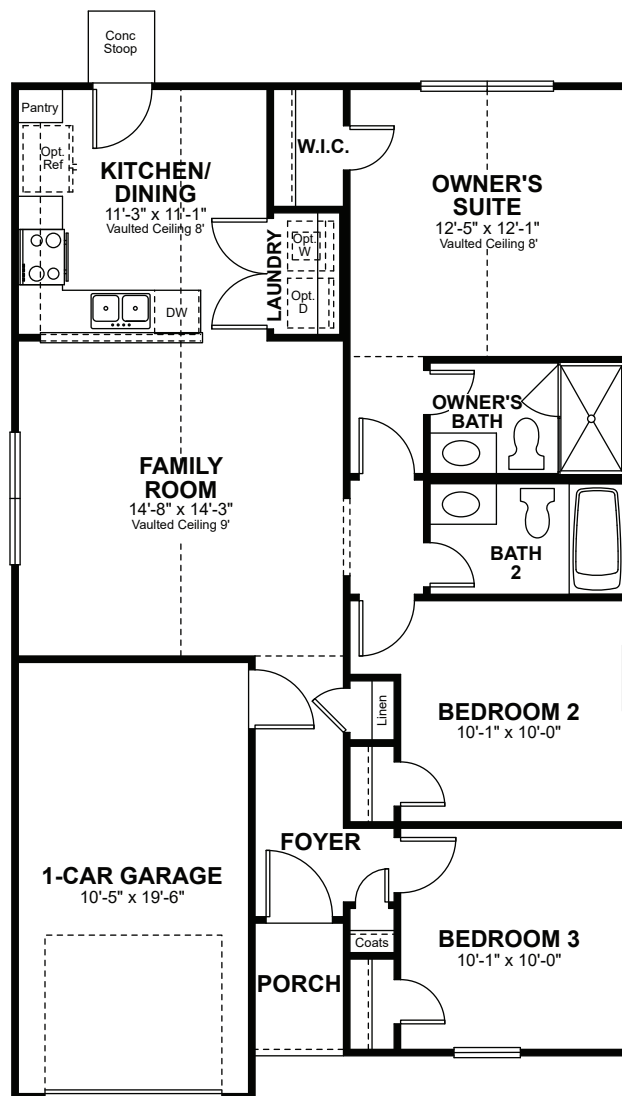

MILlicAN GROVE

THE NEW BRAUNFELS

APPROX. 1,014 SQ. FT. | ONE-STORY | 3 BEDROOMS | 2 BATHROOMS | 1-CAR GARAGE

ELEVATION A

ELEVATION B

ELEVATION C

Price, plans and terms are effective on the date of publication and subject to change without notice. Depictions of homes or other features are conceptual. Decorative items and other items shown may be decorator suggestions that are not included in the purchase price and availability may vary. Persons in photos do not reflect racial preference and housing is open to all without regard to race, color, religion, sex, handicap, familial status, or national origin. ©2019 Century Communities.

Floor Plans

FLOOR PLAN

Price, plans and terms are effective on the date of publication and subject to change without notice. Depictions of homes or other features are conceptual. Decorative items and other items shown may be decorator suggestions that are not included in the purchase price and availability may vary. Persons in photos do not reflect racial preference and housing is open to all without regard to race, color, religion, sex, handicap, familial status, or national origin. ©2019 Century Communities.