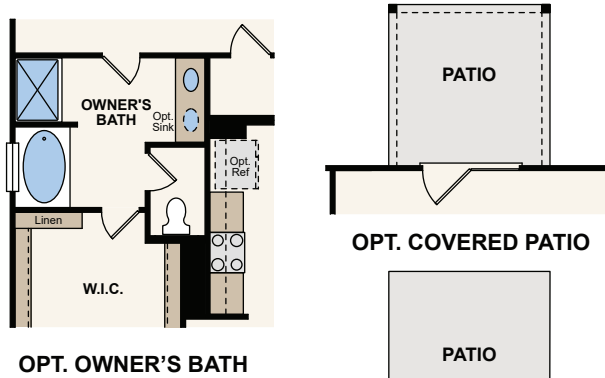

PREMIER SERIES

PLAN 2468

APPROX. 2,468 SQ. FT. | 4 BEDROOMS | 2.5 BATHROOMS | 2-BAY GARAGE

ELEVATION C

ELEVATION D

Price, plans and terms are effective on the date of publication and subject to change without notice. Depictions of homes or other features are conceptual. Decorative items and other items shown may be decorator suggestions that are not included in the purchase price and availability may vary. Persons in photos do not reflect racial preference and housing is open to all without regard to race, color, religion, sex, handicap, familial status, or national origin. ©2020 Century Communities.