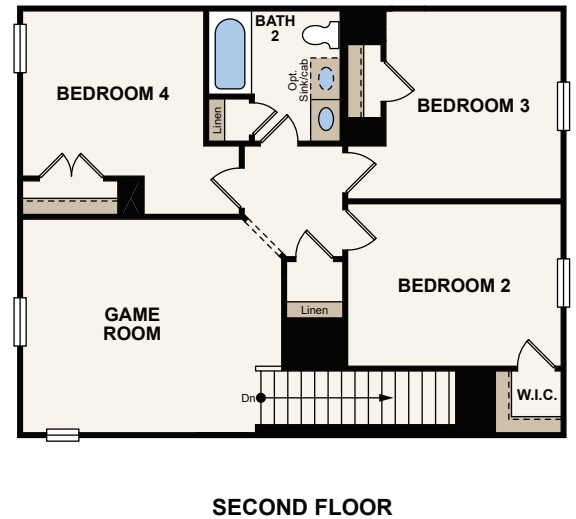

PREMIER SERIES

PLAN 2468

APPROX. 2,468 SQ. FT. | 4 BEDROOMS | 2.5 BATHROOMS | 2-BAY GARAGE

ELEVATION C

ELEVATION D

Price, plans and terms are effective on the date of publication and subject to change without notice. Depictions of homes or other features are conceptual. Decorative items and other items shown may be decorator suggestions that are not included in the purchase price and availability may vary. Persons in photos do not reflect racial preference and housing is open to all without regard to race, color, religion, sex, handicap, familial status, or national origin. ©2020 Century Communities.