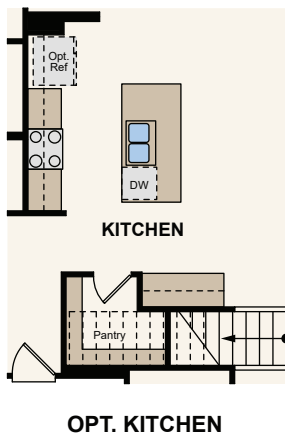

PREMIER SERIES

PLAN 2468

APPROX. 2,468 SQ. FT. | 4 BEDROOMS | 2.5 BATHROOMS | 2-BAY GARAGE

ELEVATION C

ELEVATION D

Price, plans and terms are effective on the date of publication and subject to change without notice. Depictions of homes or other features are conceptual. Decorative items and other items shown may be decorator suggestions that are not included in the purchase price and availability may vary. Persons in photos do not reflect racial preference and housing is open to all without regard to race, color, religion, sex, handicap, familial status, or national origin. ©2020 Century Communities.