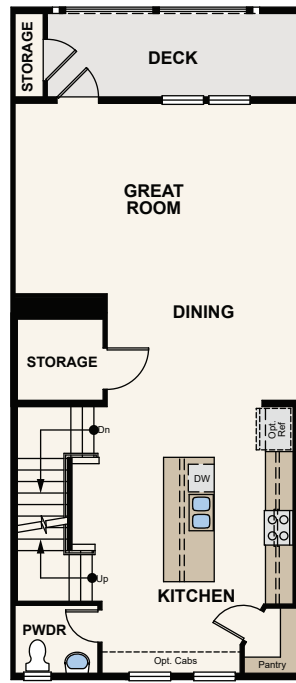

## THE BROOK

2,251-2,333 SQ. FT. | THREE-STORY TOWNHOME-STYLE CONDO 3 BEDROOMS | 3.5 BATHROOMS |  
2 BAY GARAGE

3 PLEX

4 PLEX

5 PLEX

6 PLEX

Price, plans and terms are effective on the date of publication and subject to change without notice. Depictions of homes or other features are conceptual. Decorative items and other items shown may be decorator suggestions that are not included in the purchase price and availability may vary. Persons in photos do not reflect racial preference and housing is open to all without regard to race, color, religion, sex, handicap, familial status, or national origin. ©2021 Century Communities.

# Floor Plans

**CENTURY  
COMMUNITIES**

A HOME FOR EVERY DREAM

FIRST FLOOR

SECOND FLOOR

THIRD FLOOR

SECOND FLOOR ELEVATION 2.1

SECOND FLOOR ELEVATION 2.2

THIRD FLOOR ELEVATION 2.1

THIRD FLOOR ELEVATION 2.2

Price, plans and terms are effective on the date of publication and subject to change without notice. Depictions of homes or other features are conceptual. Decorative items and other items shown may be decorator suggestions that are not included in the purchase price and availability may vary. Persons in photos do not reflect racial preference and housing is open to all without regard to race, color, religion, sex, handicap, familial status, or national origin. ©2021 Century Communities.