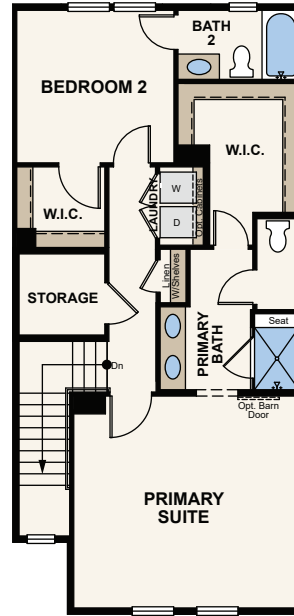

## THE BROOK

2,251-2,333 SQ. FT. | THREE-STORY TOWNHOME-STYLE CONDO 3 BEDROOMS | 3.5 BATHROOMS |  
2 BAY GARAGE

3 PLEX

4 PLEX

5 PLEX

6 PLEX

Price, plans and terms are effective on the date of publication and subject to change without notice. Depictions of homes or other features are conceptual. Decorative items and other items shown may be decorator suggestions that are not included in the purchase price and availability may vary. Persons in photos do not reflect racial preference and housing is open to all without regard to race, color, religion, sex, handicap, familial status, or national origin. ©2021 Century Communities.

# Floor Plans

**CENTURY  
COMMUNITIES**

A HOME FOR EVERY DREAM

FIRST FLOOR

SECOND FLOOR

THIRD FLOOR

SECOND FLOOR ELEVATION 2.1

SECOND FLOOR ELEVATION 2.2

THIRD FLOOR ELEVATION 2.1

THIRD FLOOR ELEVATION 2.2

Price, plans and terms are effective on the date of publication and subject to change without notice. Depictions of homes or other features are conceptual. Decorative items and other items shown may be decorator suggestions that are not included in the purchase price and availability may vary. Persons in photos do not reflect racial preference and housing is open to all without regard to race, color, religion, sex, handicap, familial status, or national origin. ©2021 Century Communities.