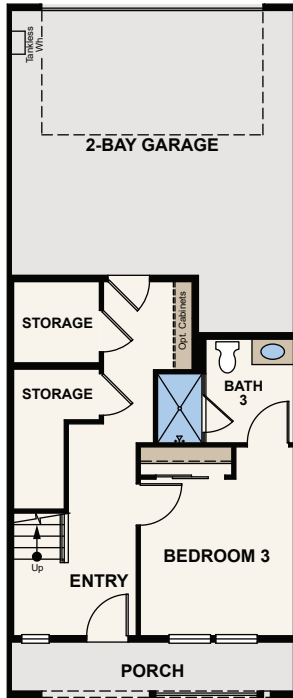

## THE BROOK

2,251-2,333 SQ. FT. | THREE-STORY TOWNHOME-STYLE CONDO 3 BEDROOMS | 3.5 BATHROOMS |  
2 BAY GARAGE

3 PLEX

4 PLEX

5 PLEX

6 PLEX

Price, plans and terms are effective on the date of publication and subject to change without notice. Depictions of homes or other features are conceptual. Decorative items and other items shown may be decorator suggestions that are not included in the purchase price and availability may vary. Persons in photos do not reflect racial preference and housing is open to all without regard to race, color, religion, sex, handicap, familial status, or national origin. ©2021 Century Communities.

# Floor Plans

**CENTURY  
COMMUNITIES**

A HOME FOR EVERY DREAM

FIRST FLOOR

SECOND FLOOR

THIRD FLOOR

SECOND FLOOR ELEVATION 2.1

SECOND FLOOR ELEVATION 2.2