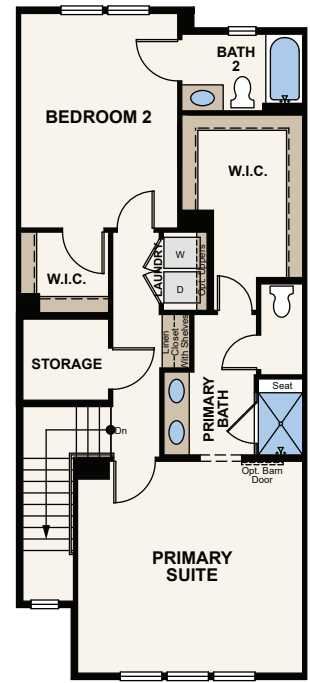

## THE BROOK

2,251-2,333 SQ. FT. | THREE-STORY TOWNHOME-STYLE CONDO 3 BEDROOMS | 3.5 BATHROOMS |  
2 BAY GARAGE

3 PLEX

4 PLEX

5 PLEX

6 PLEX

Price, plans and terms are effective on the date of publication and subject to change without notice. Depictions of homes or other features are conceptual. Decorative items and other items shown may be decorator suggestions that are not included in the purchase price and availability may vary. Persons in photos do not reflect racial preference and housing is open to all without regard to race, color, religion, sex, handicap, familial status, or national origin. ©2021 Century Communities.

# Floor Plans

**CENTURY  
COMMUNITIES**

A HOME FOR EVERY DREAM

FIRST FLOOR

SECOND FLOOR

THIRD FLOOR

SECOND FLOOR ELEVATION 2.1

SECOND FLOOR ELEVATION 2.2

THIRD FLOOR ELEVATION 2.1

THIRD FLOOR ELEVATION 2.2

Price, plans and terms are effective on the date of publication and subject to change without notice. Depictions of homes or other features are conceptual. Decorative items and other items shown may be decorator suggestions that are not included in the purchase price and availability may vary. Persons in photos do not reflect racial preference and housing is open to all without regard to race, color, religion, sex, handicap, familial status, or national origin. ©2021 Century Communities.