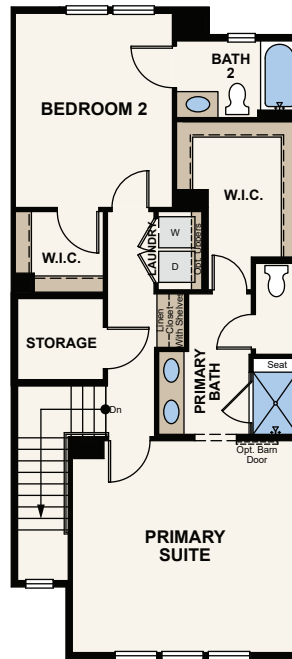

## THE BROOK

2,251-2,333 SQ. FT. | THREE-STORY TOWNHOME-STYLE CONDO 3 BEDROOMS | 3.5 BATHROOMS |  
2 BAY GARAGE

3 PLEX

4 PLEX

5 PLEX

6 PLEX

Price, plans and terms are effective on the date of publication and subject to change without notice. Depictions of homes or other features are conceptual. Decorative items and other items shown may be decorator suggestions that are not included in the purchase price and availability may vary. Persons in photos do not reflect racial preference and housing is open to all without regard to race, color, religion, sex, handicap, familial status, or national origin. ©2021 Century Communities.

# Floor Plans

**CENTURY  
COMMUNITIES**

A HOME FOR EVERY DREAM

FIRST FLOOR

SECOND FLOOR

THIRD FLOOR

SECOND FLOOR ELEVATION 2.1

SECOND FLOOR ELEVATION 2.2

THIRD FLOOR ELEVATION 2.1

THIRD FLOOR ELEVATION 2.2

Price, plans and terms are effective on the date of publication and subject to change without notice. Depictions of homes or other features are conceptual. Decorative items and other items shown may be decorator suggestions that are not included in the purchase price and availability may vary. Persons in photos do not reflect racial preference and housing is open to all without regard to race, color, religion, sex, handicap, familial status, or national origin. ©2021 Century Communities.