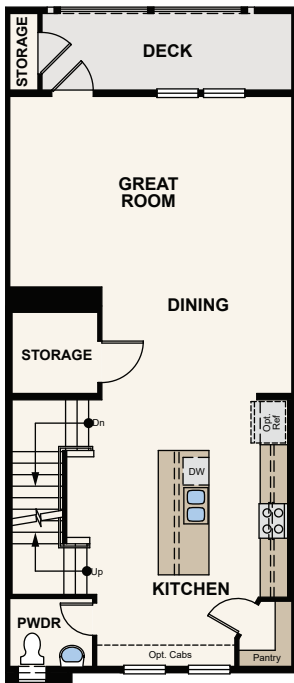

## THE BROOK

2,251-2,333 SQ. FT. | THREE-STORY TOWNHOME-STYLE CONDO 3 BEDROOMS | 3.5 BATHROOMS |  
2 BAY GARAGE

3 PLEX

4 PLEX

5 PLEX

6 PLEX

Price, plans and terms are effective on the date of publication and subject to change without notice. Depictions of homes or other features are conceptual. Decorative items and other items shown may be decorator suggestions that are not included in the purchase price and availability may vary. Persons in photos do not reflect racial preference and housing is open to all without regard to race, color, religion, sex, handicap, familial status, or national origin. ©2021 Century Communities.

# Floor Plans

**CENTURY  
COMMUNITIES**

A HOME FOR EVERY DREAM

FIRST FLOOR

SECOND FLOOR

THIRD FLOOR

SECOND FLOOR ELEVATION 2.1

SECOND FLOOR ELEVATION 2.2