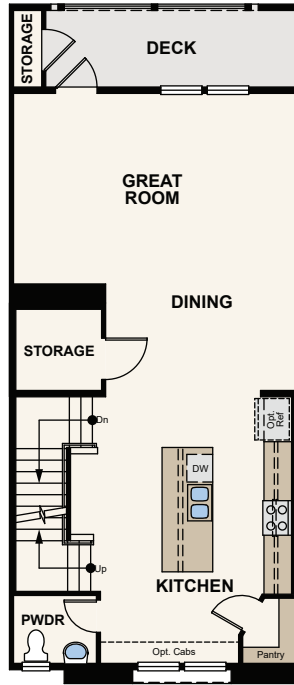

## THE BROOK

2,251-2,333 SQ. FT. | THREE-STORY TOWNHOME-STYLE CONDO 3 BEDROOMS | 3.5 BATHROOMS |  
2 BAY GARAGE

3 PLEX

4 PLEX

5 PLEX

6 PLEX

Price, plans and terms are effective on the date of publication and subject to change without notice. Depictions of homes or other features are conceptual. Decorative items and other items shown may be decorator suggestions that are not included in the purchase price and availability may vary. Persons in photos do not reflect racial preference and housing is open to all without regard to race, color, religion, sex, handicap, familial status, or national origin. ©2021 Century Communities.

# Floor Plans

**CENTURY  
COMMUNITIES**

A HOME FOR EVERY DREAM

FIRST FLOOR

SECOND FLOOR

THIRD FLOOR

SECOND FLOOR ELEVATION 2.1

SECOND FLOOR ELEVATION 2.2