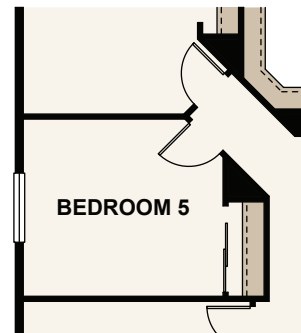

CIELO AT SAND CREEK

HORIZON COLLECTION | THE LILY - PLAN 4

2,091 SQ. FT. | TWO STORY | 4 BEDROOMS | LOFT | OPT. BEDROOM 5 | 3 BATHROOMS | 2 BAY GARAGE

ELEVATION A - SPANISH

ELEVATION B - CALIFORNIA RANCH

ELEVATION D - FARMHOUSE

Floor Plans

FIRST FLOOR

SECOND FLOOR

OPT. BEDROOM 5

Price, plans and terms are effective on the date of publication and subject to change without notice. Depictions of homes or other features are conceptual. Decorative items and other items shown may be decorator suggestions that are not included in the purchase price and availability may vary. Persons in photos do not reflect racial preference and housing is open to all without regard to race, color, religion, sex, handicap, familial status, or national origin. ©2022 Century Communities.