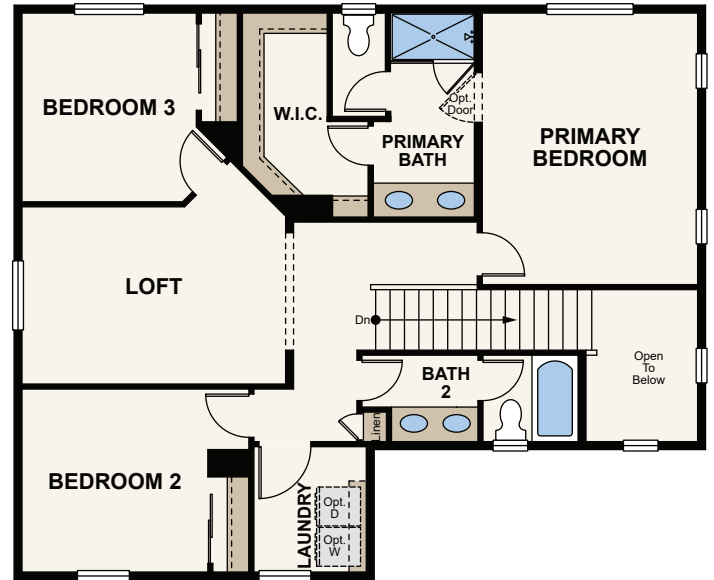

CIELO AT SAND CREEK

HORIZON COLLECTION | THE LILY - PLAN 4

2,091 SQ. FT. | TWO STORY | 4 BEDROOMS | LOFT | OPT. BEDROOM 5 | 3 BATHROOMS | 2 BAY GARAGE

ELEVATION A - SPANISH

ELEVATION B - CALIFORNIA RANCH

ELEVATION D - FARMHOUSE

Floor Plans

FIRST FLOOR

SECOND FLOOR

OPT. BEDROOM 5

Price, plans and terms are effective on the date of publication and subject to change without notice. Depictions of homes or other features are conceptual. Decorative items and other items shown may be decorator suggestions that are not included in the purchase price and availability may vary. Persons in photos do not reflect racial preference and housing is open to all without regard to race, color, religion, sex, handicap, familial status, or national origin. ©2022 Century Communities.