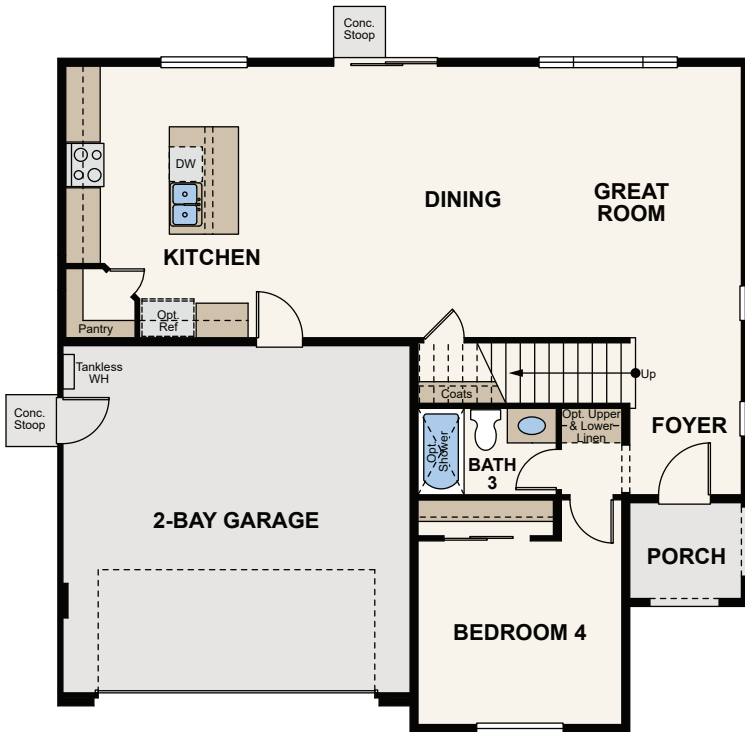

CIELO AT SAND CREEK

HORIZON COLLECTION | THE LILY - PLAN 4

2,091 SQ. FT. | TWO STORY | 4 BEDROOMS | LOFT | OPT. BEDROOM 5 | 3 BATHROOMS | 2 BAY GARAGE

ELEVATION A - SPANISH

ELEVATION B - CALIFORNIA RANCH

ELEVATION D - FARMHOUSE

Floor Plans

FIRST FLOOR

SECOND FLOOR

OPT. BEDROOM 5

Price, plans and terms are effective on the date of publication and subject to change without notice. Depictions of homes or other features are conceptual. Decorative items and other items shown may be decorator suggestions that are not included in the purchase price and availability may vary. Persons in photos do not reflect racial preference and housing is open to all without regard to race, color, religion, sex, handicap, familial status, or national origin. ©2022 Century Communities.