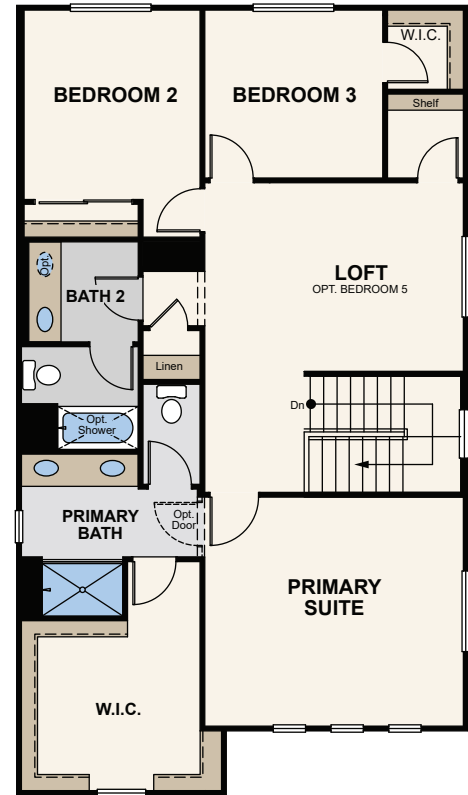

MONARCH

WILLOW | PLAN 2745

2,745 SQ. FT. | TWO STORY | 3-5 BEDROOMS | 2.5-3 BATHROOMS | 3 BAY GARAGE

SPANISH - ELEVATION A

COTTAGE - ELEVATION B

BUNGALOW - ELEVATION C

Price, plans and terms are effective on the date of publication and subject to change without notice. Depictions of homes or other features are conceptual. Decorative items and other items shown may be decorator suggestions that are not included in the purchase price and availability may vary. Persons in photos do not reflect racial preference and housing is open to all without regard to race, color, religion, sex, handicap, familial status, or national origin. ©2021 Century Communities.

Floor Plans - Willow

**CENTURY
COMMUNITIES**

A HOME FOR EVERY DREAM

FIRST FLOOR

SECOND FLOOR

OPT. BEDROOM 4 @ DEN

OPT. BEDROOM 5 @ LOFT

Price, plans and terms are effective on the date of publication and subject to change without notice. Depictions of homes or other features are conceptual. Decorative items and other items shown may be decorator suggestions that are not included in the purchase price and availability may vary. Persons in photos do not reflect racial preference and housing is open to all without regard to race, color, religion, sex, handicap, familial status, or national origin. ©2021 Century Communities.