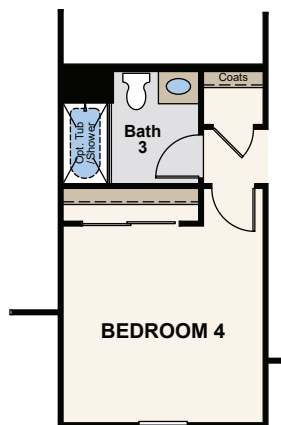

MONARCH

WILLOW | PLAN 2745

2,745 SQ. FT. | TWO STORY | 3-5 BEDROOMS | 2.5-3 BATHROOMS | 3 BAY GARAGE

SPANISH - ELEVATION A

COTTAGE - ELEVATION B

BUNGALOW - ELEVATION C

Price, plans and terms are effective on the date of publication and subject to change without notice. Depictions of homes or other features are conceptual. Decorative items and other items shown may be decorator suggestions that are not included in the purchase price and availability may vary. Persons in photos do not reflect racial preference and housing is open to all without regard to race, color, religion, sex, handicap, familial status, or national origin. ©2021 Century Communities.

Floor Plans - Willow

**CENTURY
COMMUNITIES**

A HOME FOR EVERY DREAM

FIRST FLOOR

SECOND FLOOR

OPT. BEDROOM 4 @ DEN

OPT. BEDROOM 5 @ LOFT

Price, plans and terms are effective on the date of publication and subject to change without notice. Depictions of homes or other features are conceptual. Decorative items and other items shown may be decorator suggestions that are not included in the purchase price and availability may vary. Persons in photos do not reflect racial preference and housing is open to all without regard to race, color, religion, sex, handicap, familial status, or national origin. ©2021 Century Communities.