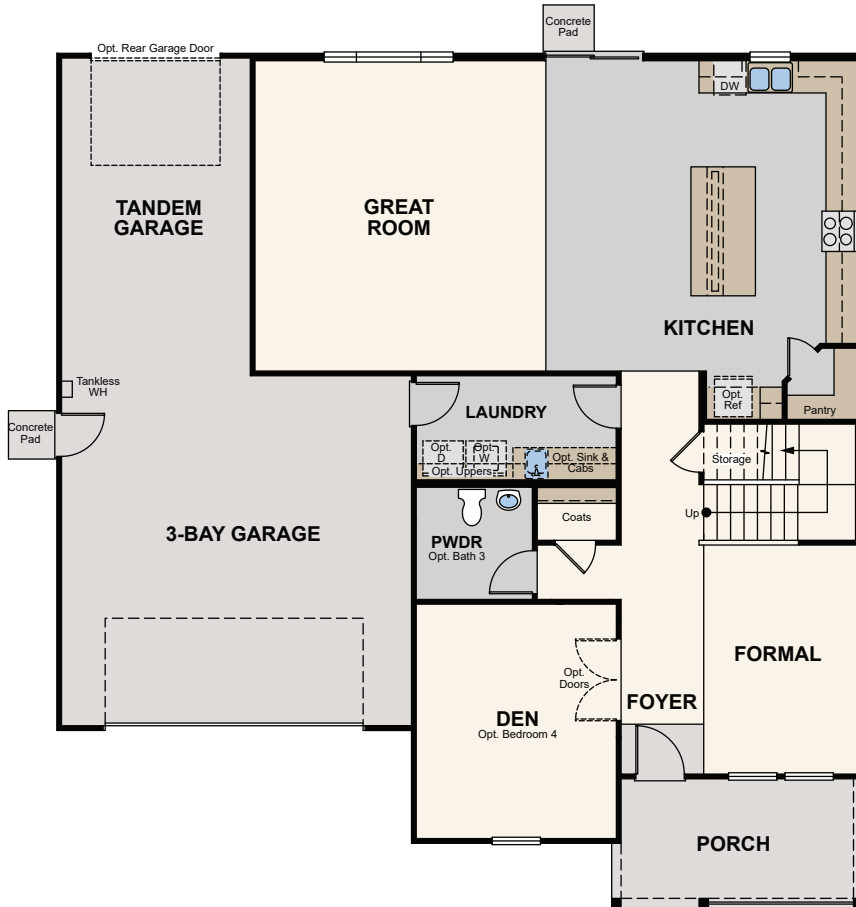

MONARCH

WILLOW | PLAN 2745

2,745 SQ. FT. | TWO STORY | 3-5 BEDROOMS | 2.5-3 BATHROOMS | 3 BAY GARAGE

SPANISH - ELEVATION A

COTTAGE - ELEVATION B

BUNGALOW - ELEVATION C

Price, plans and terms are effective on the date of publication and subject to change without notice. Depictions of homes or other features are conceptual. Decorative items and other items shown may be decorator suggestions that are not included in the purchase price and availability may vary. Persons in photos do not reflect racial preference and housing is open to all without regard to race, color, religion, sex, handicap, familial status, or national origin. ©2021 Century Communities.

Floor Plans - Willow

**CENTURY
COMMUNITIES**

A HOME FOR EVERY DREAM

FIRST FLOOR

SECOND FLOOR

OPT. BEDROOM 4 @ DEN

OPT. BEDROOM 5 @ LOFT

Price, plans and terms are effective on the date of publication and subject to change without notice. Depictions of homes or other features are conceptual. Decorative items and other items shown may be decorator suggestions that are not included in the purchase price and availability may vary. Persons in photos do not reflect racial preference and housing is open to all without regard to race, color, religion, sex, handicap, familial status, or national origin. ©2021 Century Communities.