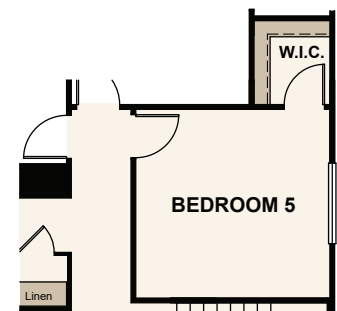

MONARCH

WILLOW | PLAN 2745

2,745 SQ. FT. | TWO STORY | 3-5 BEDROOMS | 2.5-3 BATHROOMS | 3 BAY GARAGE

SPANISH - ELEVATION A

COTTAGE - ELEVATION B

BUNGALOW - ELEVATION C

Price, plans and terms are effective on the date of publication and subject to change without notice. Depictions of homes or other features are conceptual. Decorative items and other items shown may be decorator suggestions that are not included in the purchase price and availability may vary. Persons in photos do not reflect racial preference and housing is open to all without regard to race, color, religion, sex, handicap, familial status, or national origin. ©2021 Century Communities.

Floor Plans - Willow

**CENTURY
COMMUNITIES**

A HOME FOR EVERY DREAM

FIRST FLOOR

SECOND FLOOR

OPT. BEDROOM 4 @ DEN

OPT. BEDROOM 5 @ LOFT

Price, plans and terms are effective on the date of publication and subject to change without notice. Depictions of homes or other features are conceptual. Decorative items and other items shown may be decorator suggestions that are not included in the purchase price and availability may vary. Persons in photos do not reflect racial preference and housing is open to all without regard to race, color, religion, sex, handicap, familial status, or national origin. ©2021 Century Communities.