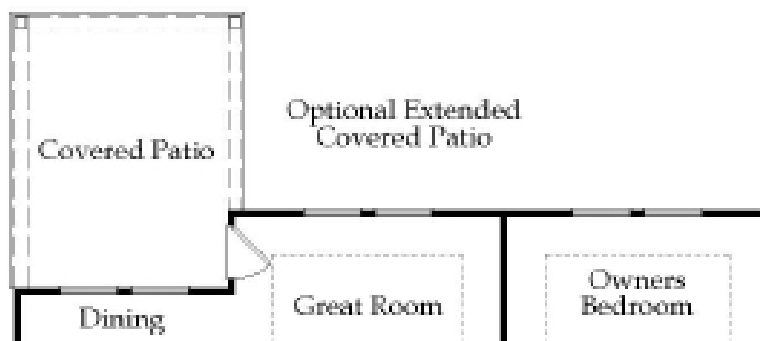

First Floor

OPTIONS

NOW STANDARD

Optional Water Closet @ Owner's Bath W/ Separate Garden Tub & Shower

Optional Water Closet @ Owner's Bath W/ Walk-In Shower

Optional Water Closet @ Owner's Bath W/ Garden Tub W/ Shower

Optional Dual Sink

3-Car Garage
9'-7" x 19'-4"

Optional
3-Car Garage

5' Garage Storage
4'-7" x 19'-4"

Optional 5'
Garage Storage

Covered Patio

Optional Extended
Covered Patio

Dining