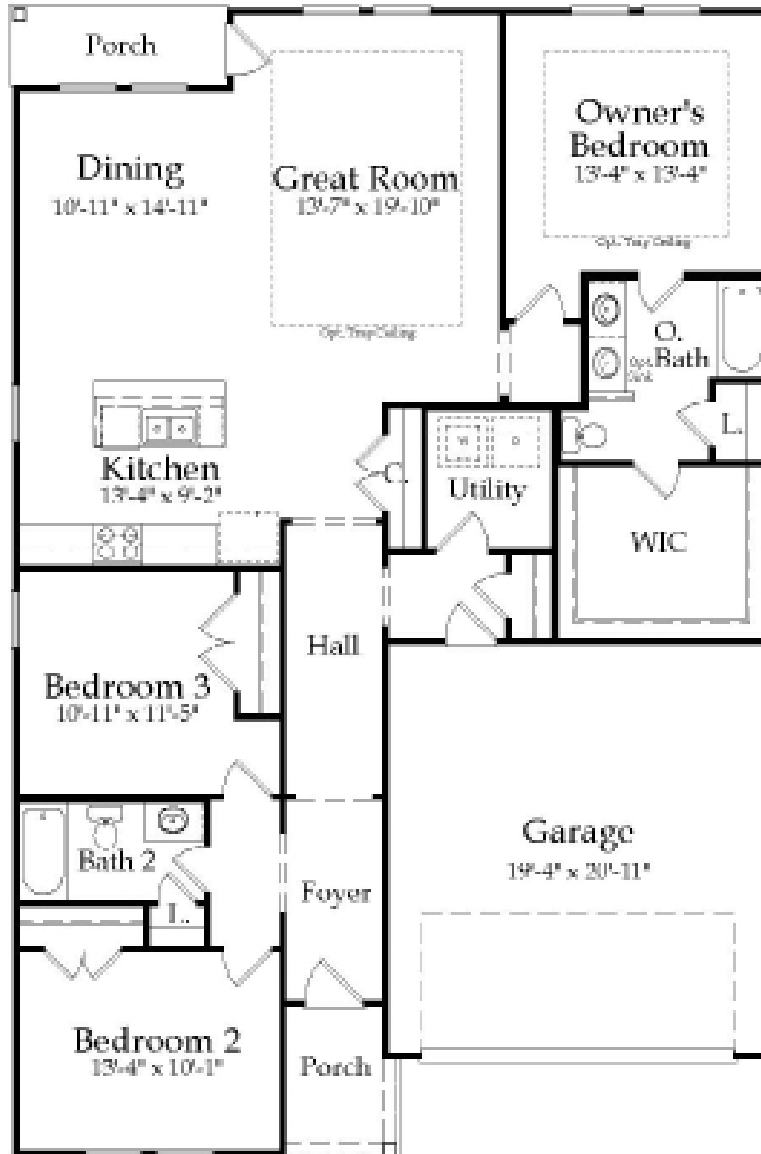

POLO RANCH

Elevation L

Elevation M

Elevation N

KYLE
1,698 SQ FT, 3 BED, 2 BATH

KYLE

1,698 SQ. FT. | ONE-STORY

3 BEDROOMS | 2 BATHROOMS | 2 CAR GARAGE

First Floor

OPTIONS

NOW STANDARD

Optional Water Closet @ Owner's Bath W/ Separate Garden Tub & Shower

Optional Water Closet @ Owner's Bath W/ Walk-In Shower

Optional Water Closet @ Owner's Bath W/ Garden Tub W/ Shower

Optional Dual Sink

3-Car Garage
9'-7" x 19'-4"

Optional
3-Car Garage

5' Garage Storage
4'-7" x 19'-4"

Optional 5'
Garage Storage

Covered Patio

Optional Extended
Covered Patio

Dining

Great Room

Owners
Bedroom