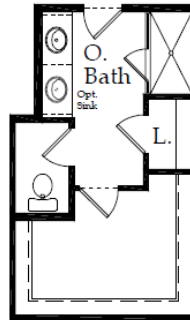

POLO RANCH

Elevation L

Elevation M

Elevation N

KYLE
1,698 SQ FT, 3 BED, 2 BATH

KYLE

1,698 SQ. FT. | ONE-STORY

3 BEDROOMS | 2 BATHROOMS | 2 CAR GARAGE

First Floor

OPTIONS

NOW STANDARD

Optional Water Closet @ Owner's Bath W/ Separate Garden Tub & Shower

Optional Water Closet @ Owner's Bath W/ Walk-In Shower

Optional Water Closet @ Owner's Bath W/ Garden Tub W/ Shower

Optional Dual Sink

3-Car Garage
9'-7" x 19'-4"

Optional
3-Car Garage

5' Garage Storage
4'-7" x 19'-4"

Optional 5'
Garage Storage

Covered Patio

Optional Extended
Covered Patio

Dining