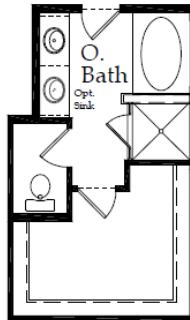

POLO RANCH

Elevation L

Elevation M

Elevation N

KYLE
1,698 SQ FT, 3 BED, 2 BATH

KYLE

1,698 SQ. FT. | ONE-STORY

3 BEDROOMS | 2 BATHROOMS | 2 CAR GARAGE

First Floor

OPTIONS

NOW STANDARD

Optional Water Closet @ Owner's Bath W/ Separate Garden Tub & Shower

Optional Water Closet @ Owner's Bath W/ Walk-In Shower

Optional Water Closet @ Owner's Bath W/ Garden Tub W/ Shower

Optional Dual Sink

3-Car Garage
9'-7" x 19'-4"

Optional
3-Car Garage

5' Garage Storage
4'-7" x 19'-4"

Optional 5'
Garage Storage

Covered Patio

Optional Extended
Covered Patio

Dining