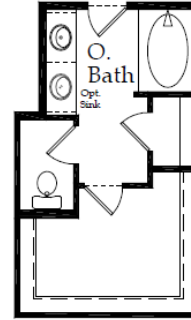

POLO RANCH

Elevation L

Elevation M

Elevation N

KYLE
1,698 SQ FT, 3 BED, 2 BATH

KYLE

1,698 SQ. FT. | ONE-STORY

3 BEDROOMS | 2 BATHROOMS | 2 CAR GARAGE

First Floor

OPTIONS

NOW STANDARD

Optional Water Closet @ Owner's Bath W/ Separate Garden Tub & Shower

Optional Water Closet @ Owner's Bath W/ Walk-In Shower

Optional Water Closet @ Owner's Bath W/ Garden Tub W/ Shower

Optional Dual Sink

3-Car Garage
9'-7" x 19'-4"

Optional
3-Car Garage

5' Garage Storage
4'-7" x 19'-4"

Optional 5'
Garage Storage

Covered Patio

Optional Extended
Covered Patio

Dining